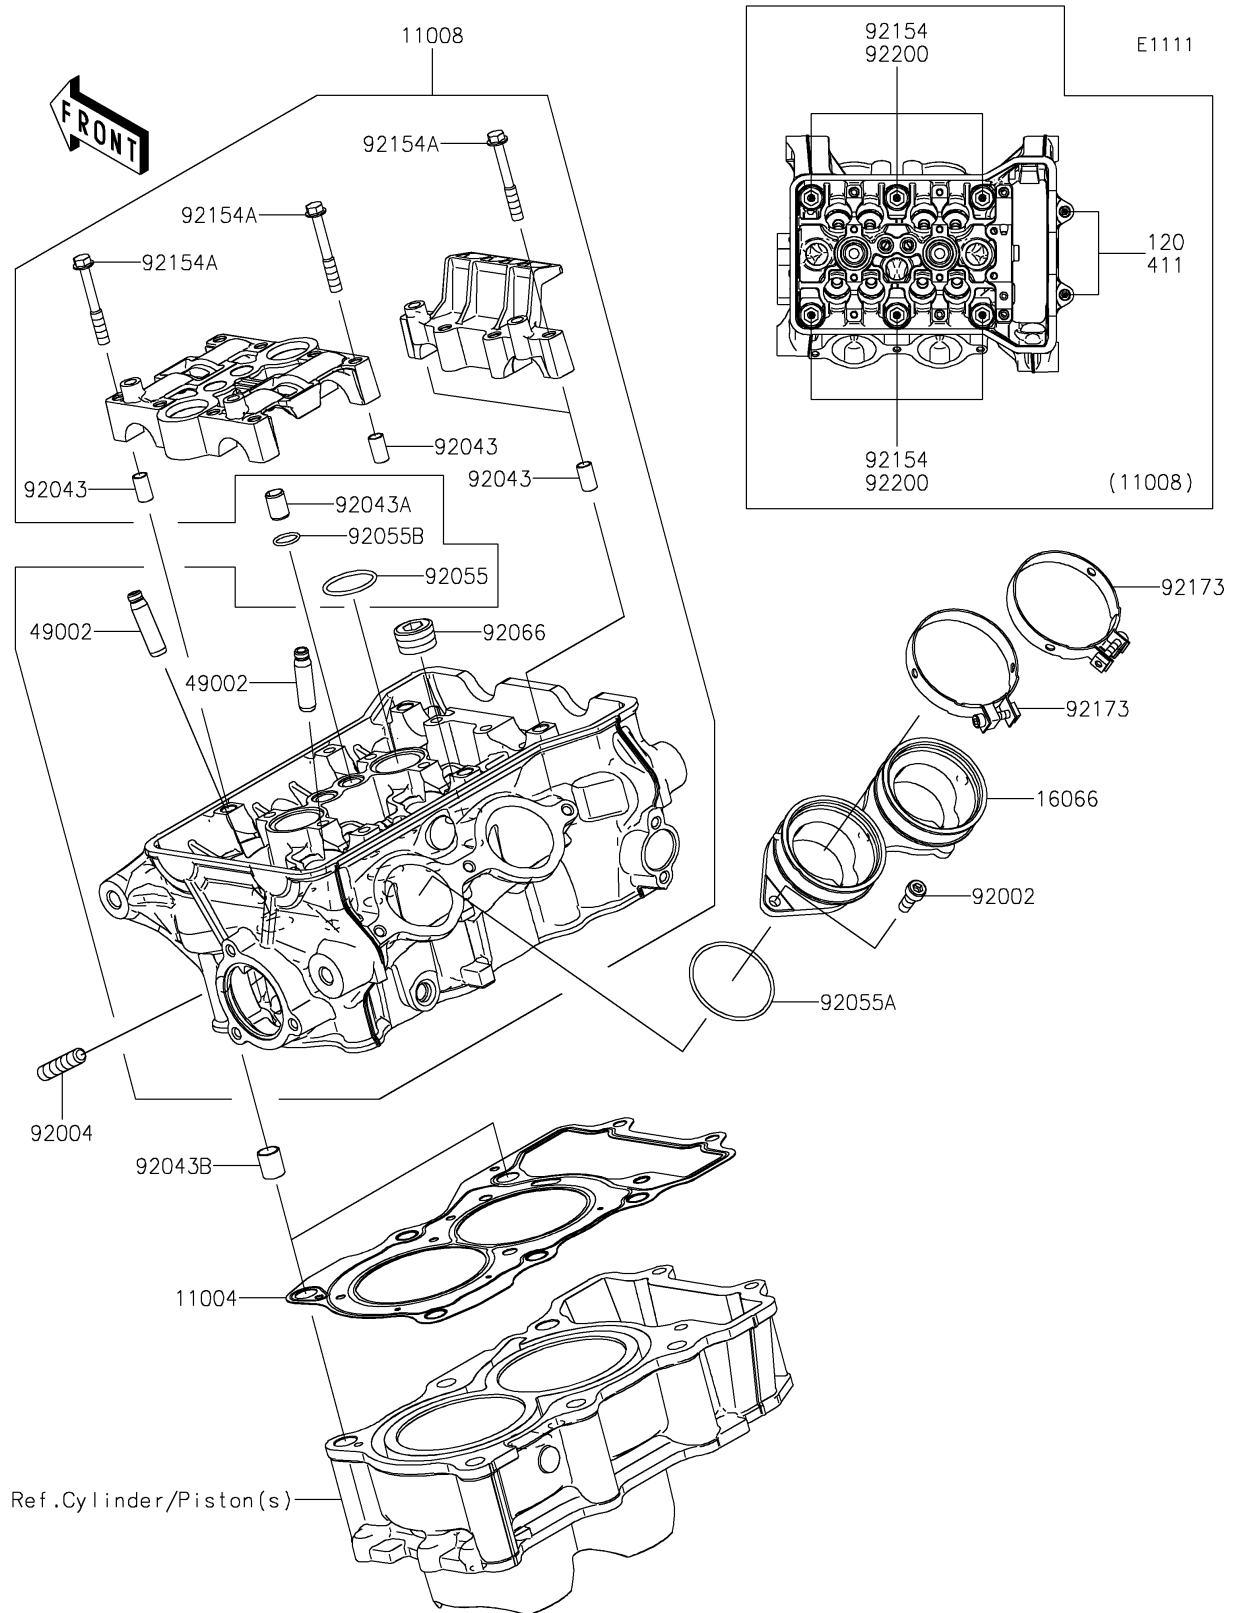

2024 Eliminator[®] SE

PARTS DIAGRAM

Cylinder Head

2024 Eliminator[®] SE

PARTS LIST

Cylinder Head

ITEM NAME

PART NUMBER

QUANTITY
