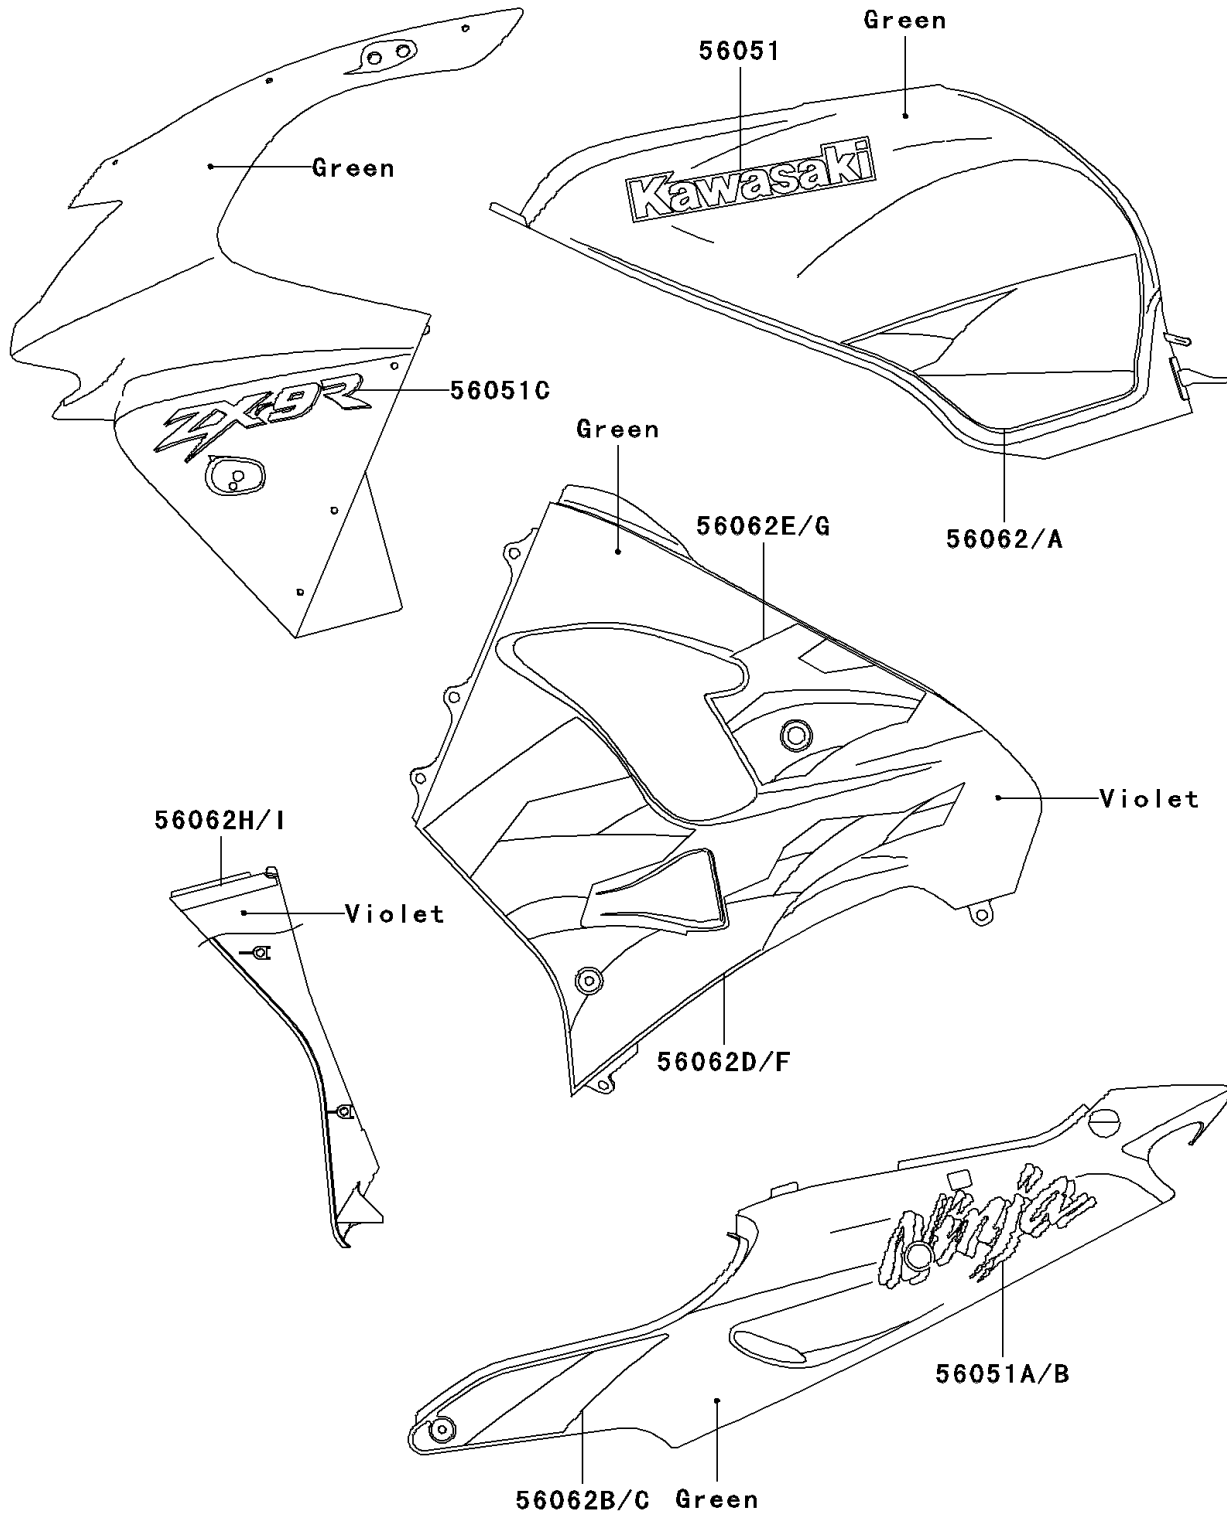

# 1999 Ninja<sup>®</sup> ZX<sup>™</sup>-9R

## PARTS DIAGRAM

Decals(Green)(ZX900-C2)

F2861F

## PARTS LIST

Decals(Green)(ZX900-C2)

**ITEM NAME**

**PART NUMBER**

**QUANTITY**

---