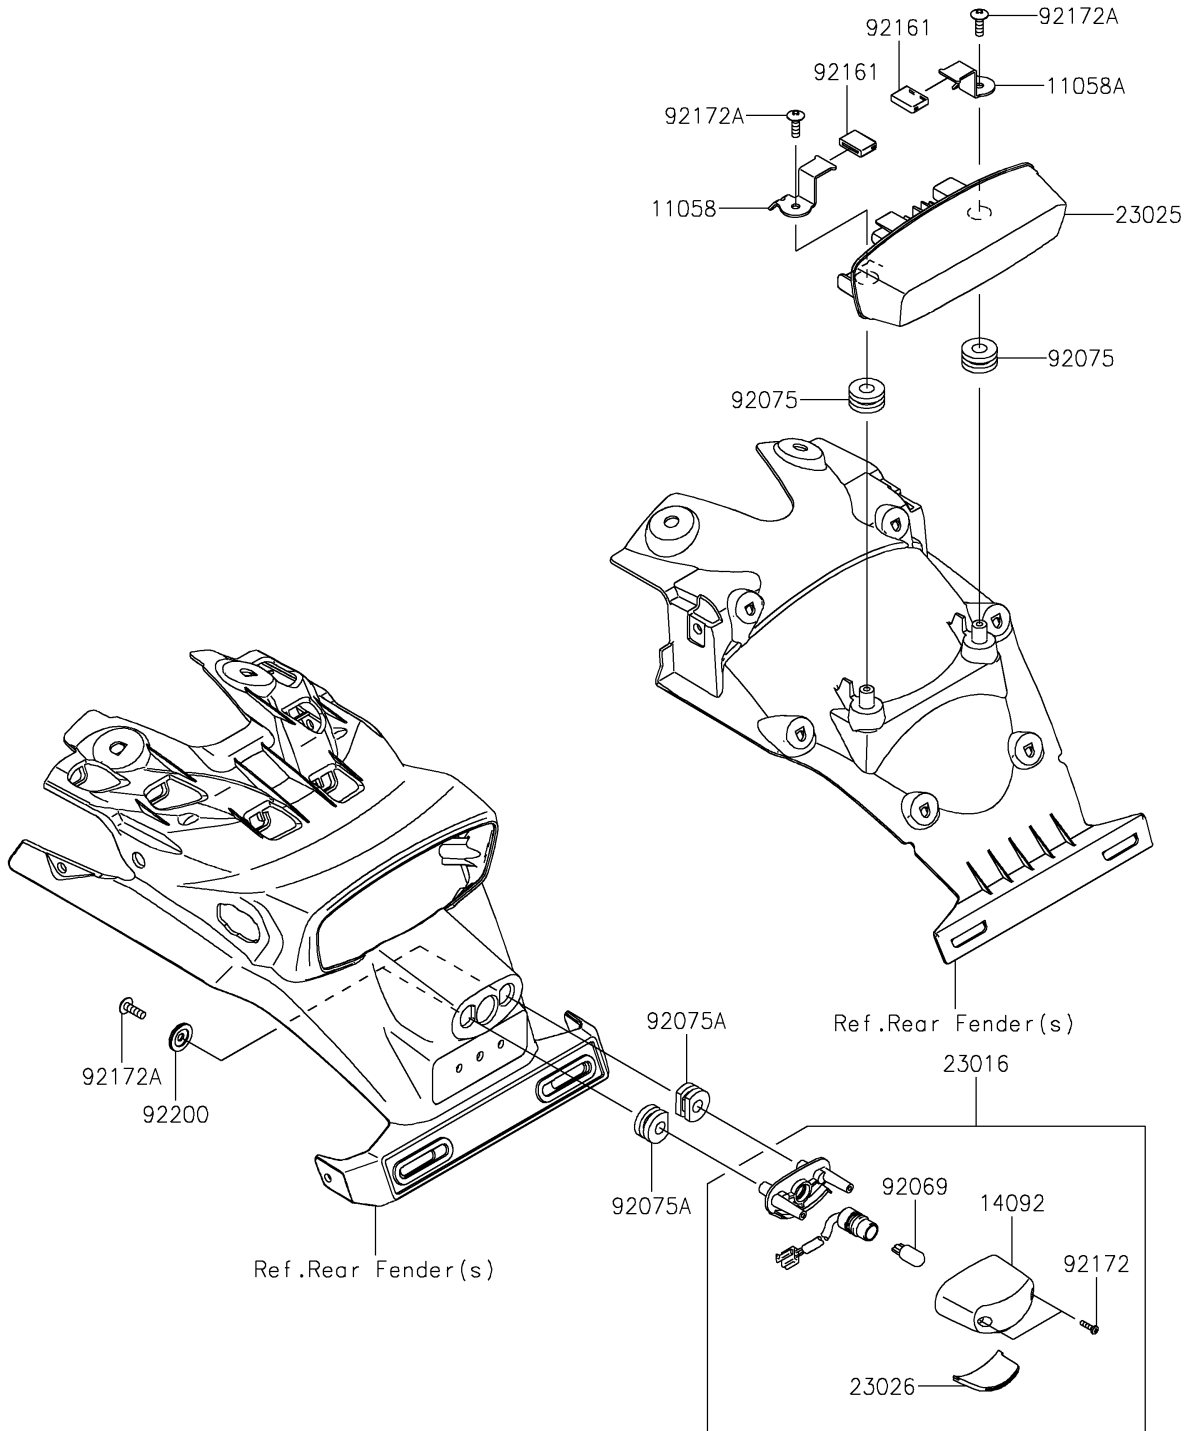

2025 Eliminator

PARTS DIAGRAM

Taillight(s)

F2720

2025 Eliminator

PARTS LIST

Taillight(s)

Kawasaki

Let the Good Times Roll®

ITEM NAME

PART NUMBER

QUANTITY
