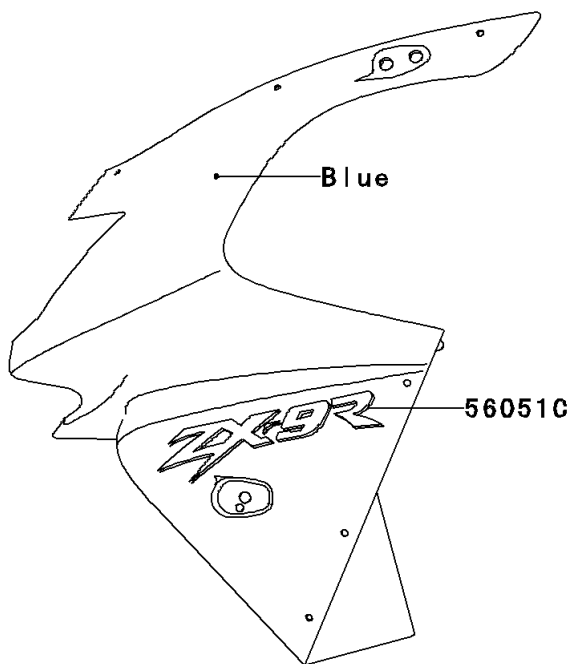

1999 Ninja® ZX™-9R

PARTS DIAGRAM

Decals(Blue)(ZX900-C2)

F2861C

1999 Ninja[®] ZX[™]-9R

PARTS LIST

Decals(Blue)(ZX900-C2)

ITEM NAME

PART NUMBER

QUANTITY
