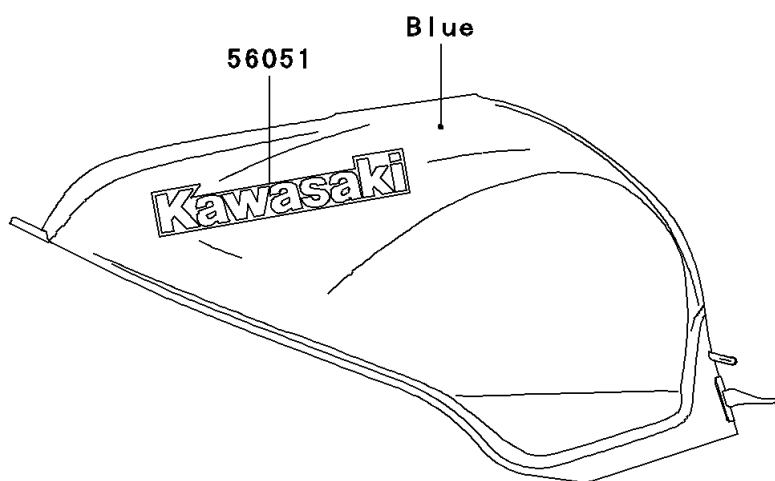

1999 Ninja® ZX™-9R

PARTS DIAGRAM

Decals(Blue)(ZX900-C2)

F2861C

1999 Ninja[®] ZX[™]-9R

PARTS LIST

Decals(Blue)(ZX900-C2)

ITEM NAME

PART NUMBER

QUANTITY
