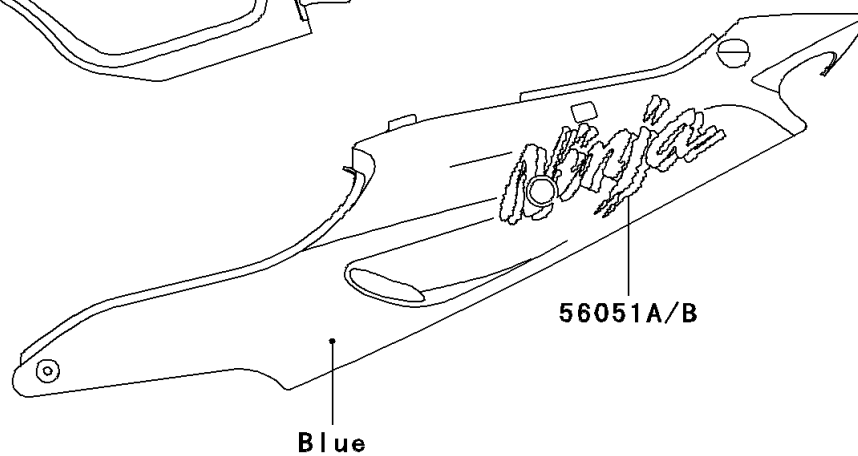

1999 Ninja® ZX™-9R

PARTS DIAGRAM

Decals(Blue)(ZX900-C2)

F2861C

1999 Ninja[®] ZX[™]-9R

PARTS LIST

Decals(Blue)(ZX900-C2)

ITEM NAME

PART NUMBER

QUANTITY
