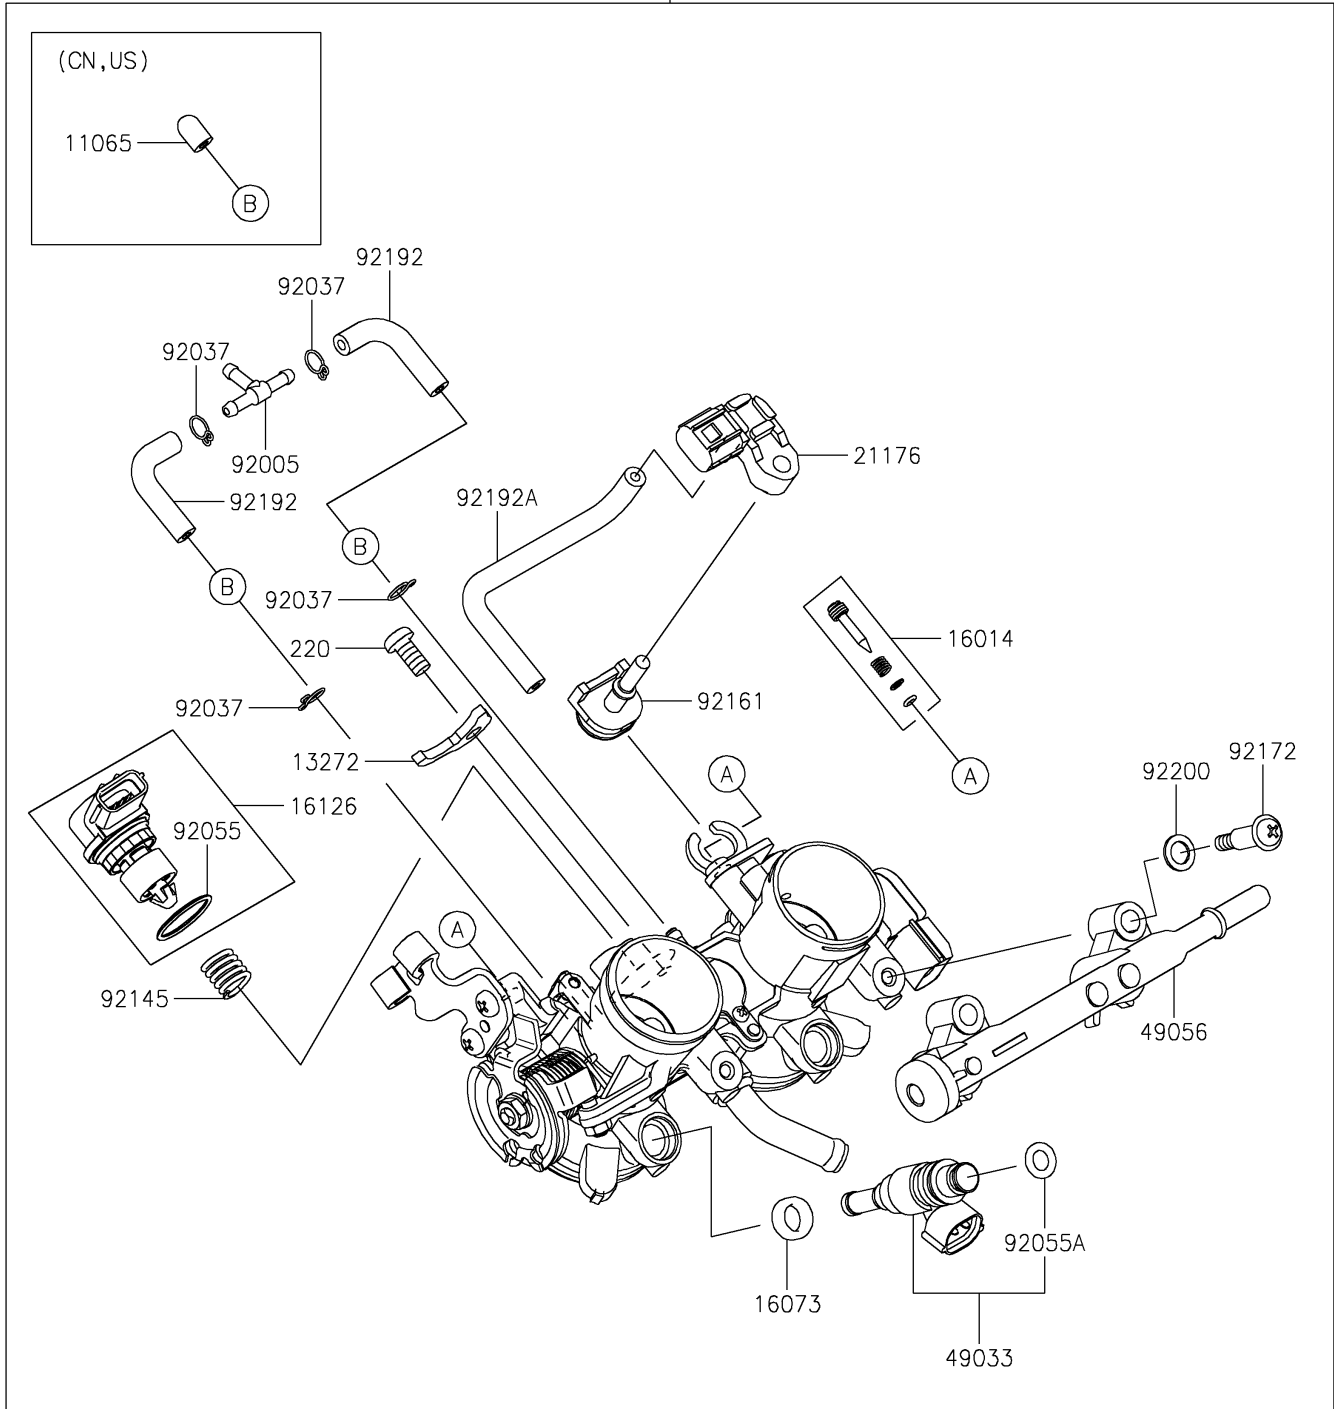

## PARTS DIAGRAM

### Throttle

E1510

16163/A

## PARTS LIST

### Throttle

ITEM NAME	PART NUMBER	QUANTITY
PLATE (Ref # 13272)	13272-2558	1
SCREW-PILOT AIR (Ref # 16014)	16014-0022	2
INSULATOR (Ref # 16073)	16073-0866	2
VALVE,ISC (Ref # 16126)	16126-0748	1
THROTTLE-ASSY (Ref # 16163)	16163-1267	1
SENSOR,PRESSURE (Ref # 21176)	21176-0906	1
NOZZLE-INJECTION (Ref # 49033)	49033-0047	2
PIPE-INJECTION (Ref # 49056)	49056-0050	1
FITTING (Ref # 92005)	92005-1380	1
CLAMP,TUBE (Ref # 92037)	92037-1124	4
RING-O (Ref # 92055)	92055-0907	1
RING-O,REGULATOR-FUEL (Ref # 92055A)	92055-2187	2
SPRING (Ref # 92145)	92145-1826	1
DAMPER (Ref # 92161)	92161-2438	1
SCREW (Ref # 92172)	92172-1257	2
TUBE,3.5X7.5X55 (Ref # 92192)	92192-1349	2
TUBE (Ref # 92192A)	92192-1906	1
WASHER (Ref # 92200)	92200-3807	2
SCREW-PAN-CROS,6X12 (Ref # 220)	220AA0612	1
CAP (Ref # 11065)	11065-0072	2
THROTTLE-ASSY (Ref # 16163A)	16163-1295	1
CLAMP,TUBE (Ref # 92037)	92037-1124	2