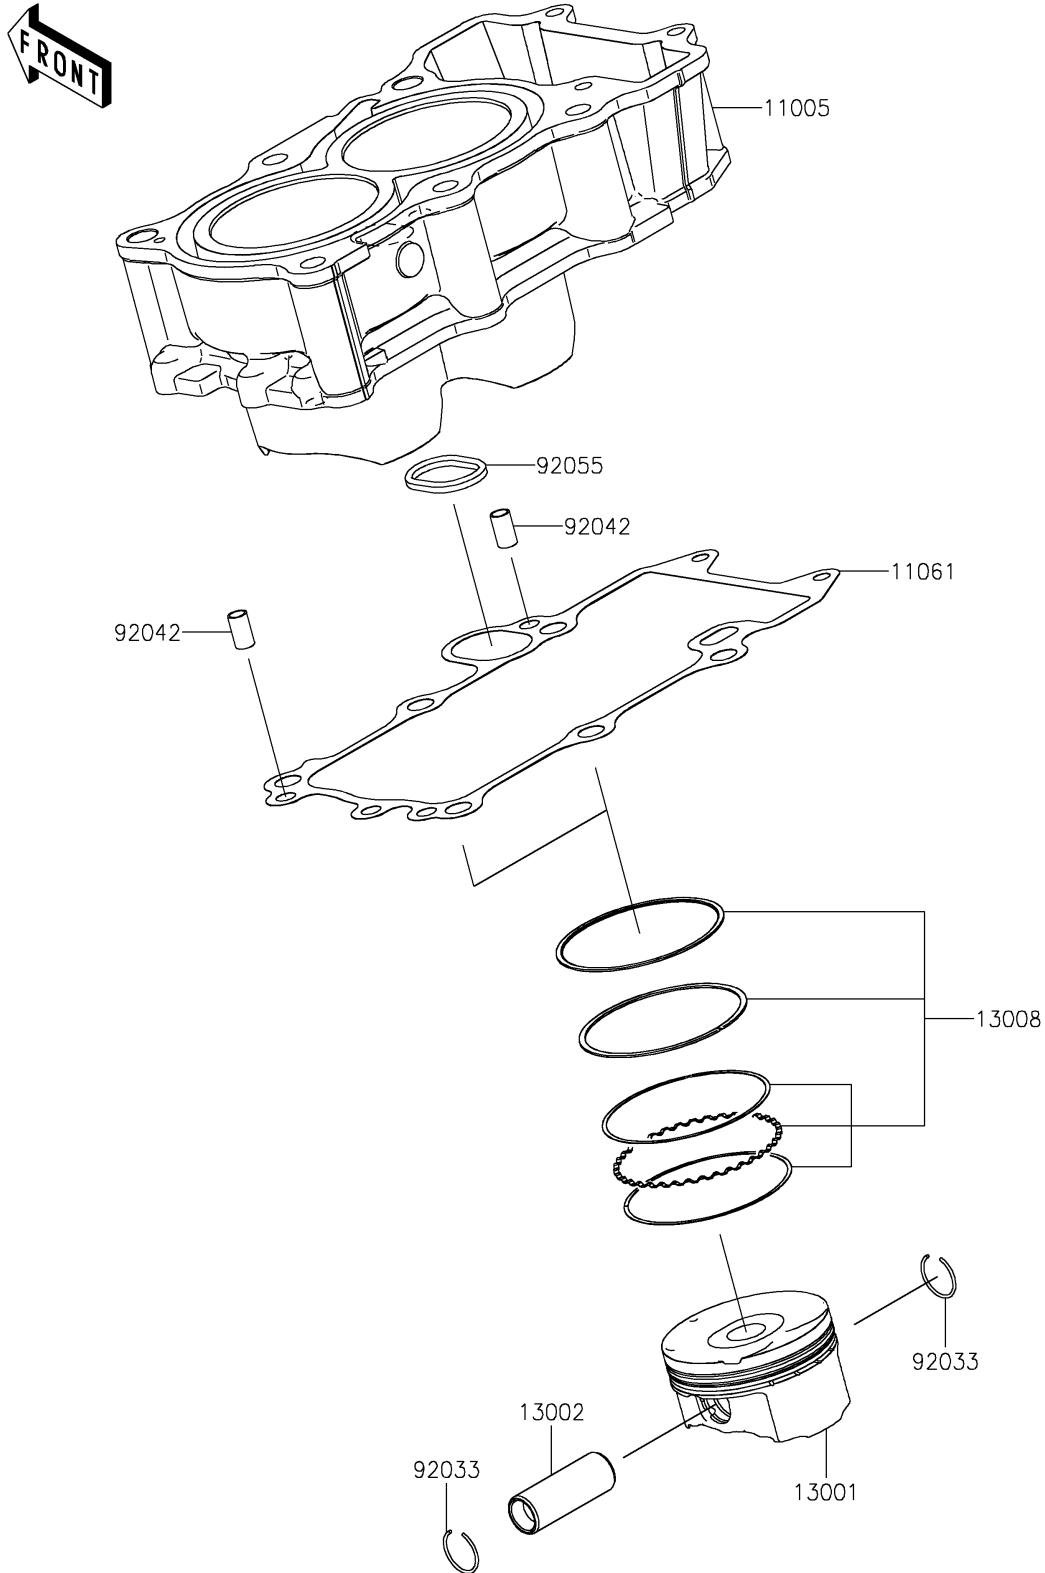

2026 Eliminator

PARTS DIAGRAM

Cylinder/Piston(s)

E1120

2026 Eliminator

PARTS LIST

Cylinder/Piston(s)

ITEM NAME	PART NUMBER	QUANTITY
CYLINDER-ENGINE (Ref # 11005)	11005-0740	1
GASKET,CYLINDER BASE (Ref # 11061)	11061-1458	1
PISTON-ENGINE (Ref # 13001)	13001-0840	2
PIN-PISTON (Ref # 13002)	13002-0050	2
RING-SET-PISTON (Ref # 13008)	13008-0603	2
RING-SNAP (Ref # 92033)	92033-1054	4
PIN,DOWEL,6.3X8X14 (Ref # 92042)	92042-007	2
RING-O (Ref # 92055)	92055-0888	1