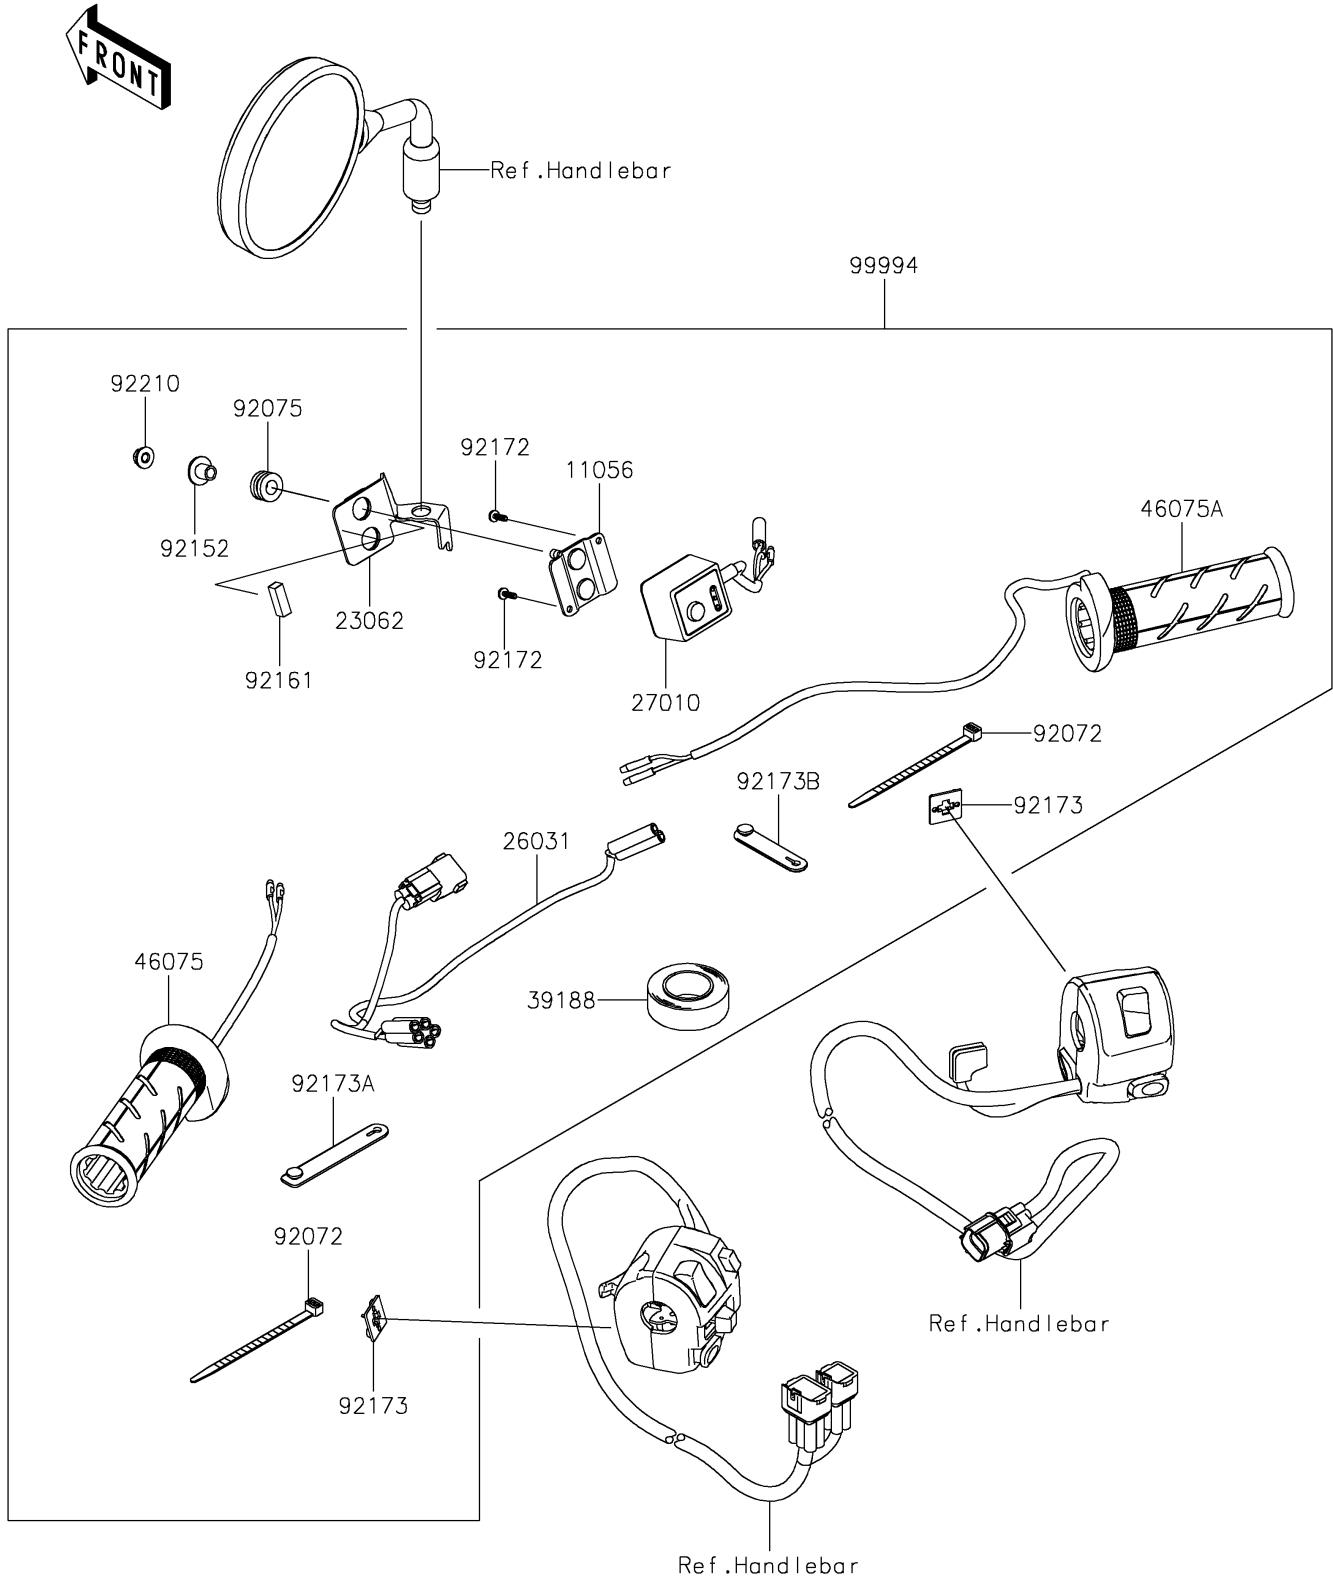

2025 Eliminator ABS

PARTS DIAGRAM

Accessory(Grip Heater)

F2910E

2025 Eliminator ABS

PARTS LIST

Accessory(Grip Heater)

ITEM NAME

PART NUMBER

QUANTITY
