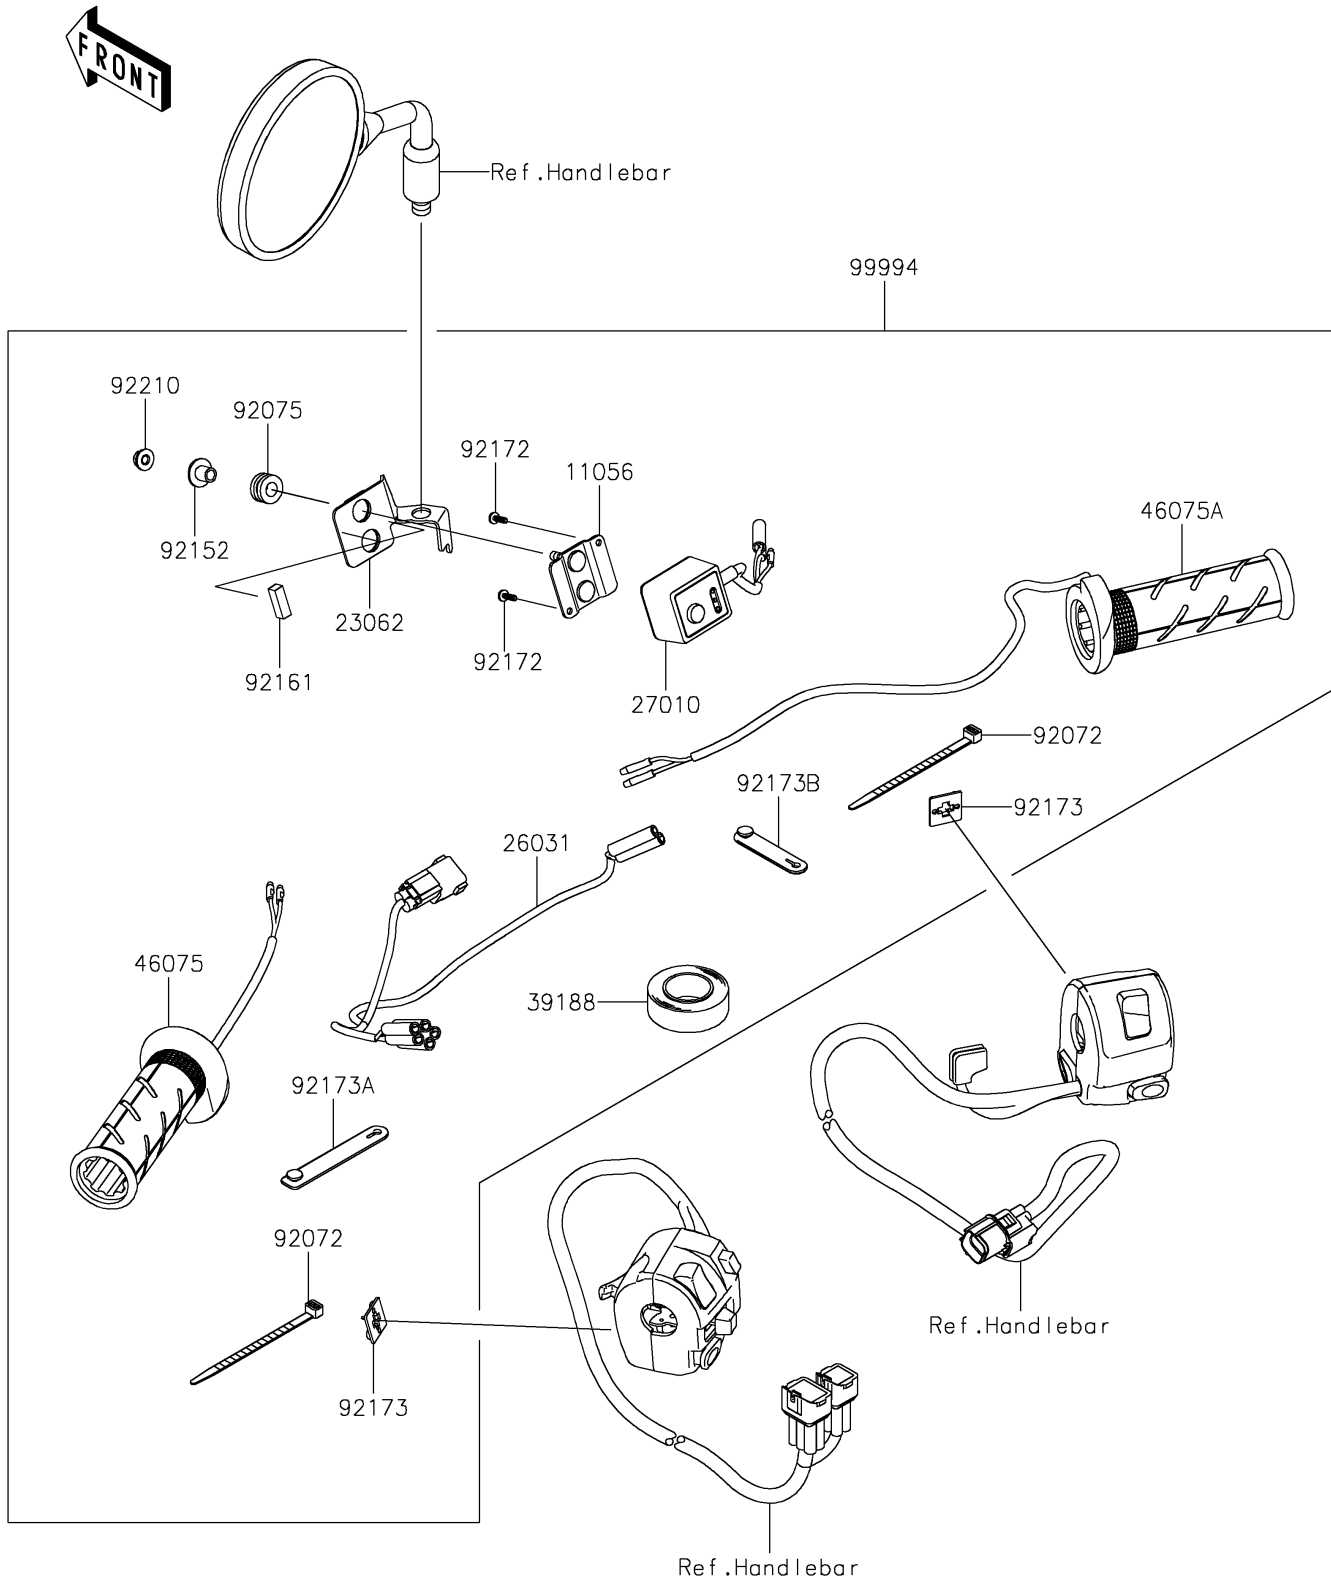

2024 ELIMINATOR® ABS

PARTS DIAGRAM

Accessory(Grip Heater)

F2910E

2024 ELIMINATOR® ABS

PARTS LIST

Accessory(Grip Heater)

ITEM NAME

PART NUMBER

QUANTITY
