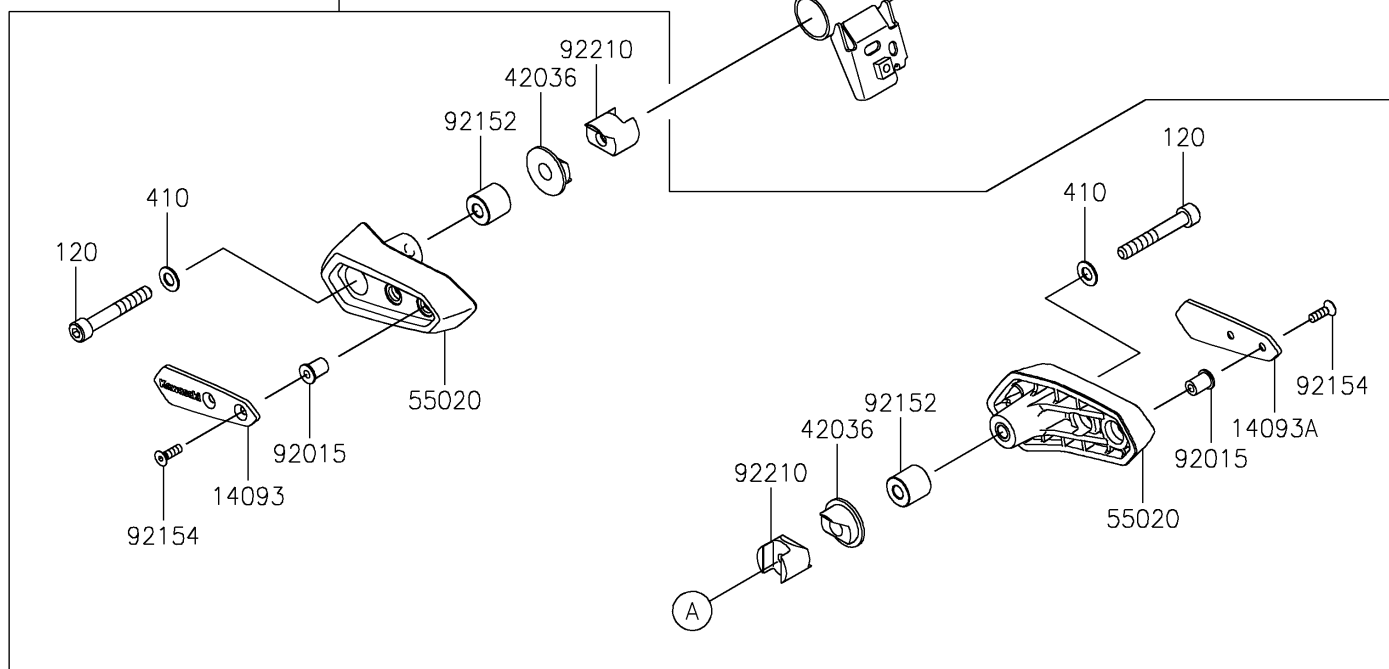

2024 Eliminator[®]

PARTS DIAGRAM

Accessory(Slider)

Kawasaki

Let the Good Times Roll[®]

F2910A

Ref. Frame

99994

2024 Eliminator[®]

PARTS LIST

Accessory(Slider)

ITEM NAME

PART NUMBER

QUANTITY
