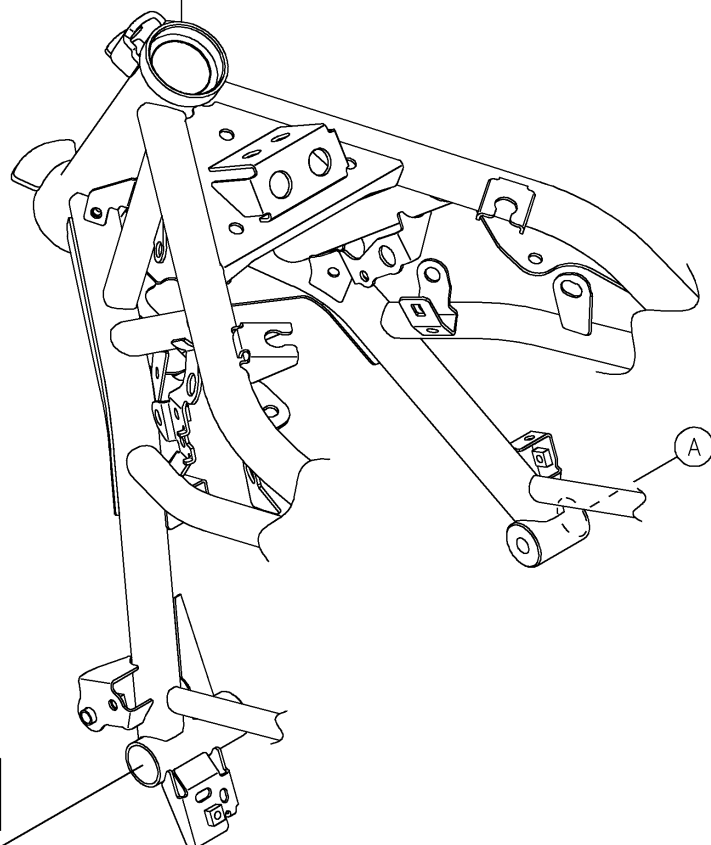

2024 Eliminator[®]

PARTS DIAGRAM

Accessory(Slider)

Kawasaki

Let the Good Times Roll[®]

F2910A

Ref. Frame

99994

2024 Eliminator[®]

PARTS LIST

Accessory(Slider)

ITEM NAME

PART NUMBER

QUANTITY
