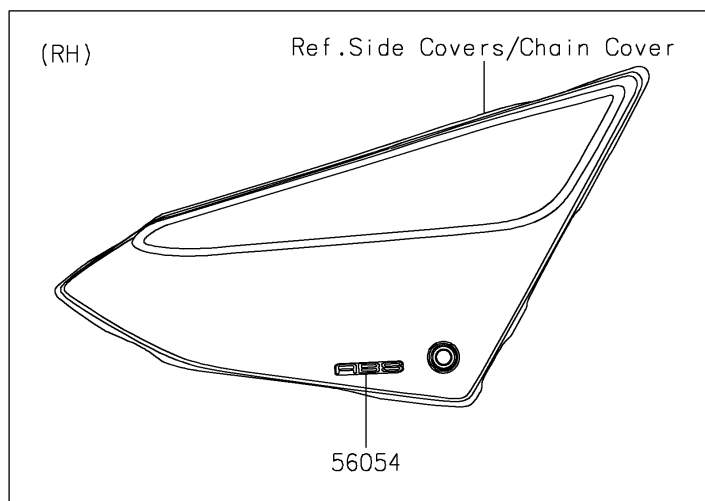

2025 Eliminator ABS

PARTS DIAGRAM

Decals(Gray)(ARFNN/ARSNL)

F2861B

2025 Eliminator ABS

PARTS LIST

Decals(Gray)(ARFNN/ARSNL)

ITEM NAME

PART NUMBER

QUANTITY
