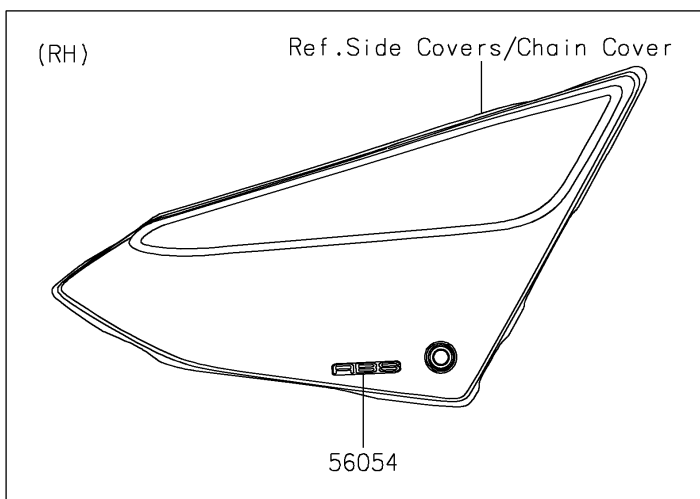

2024 ELIMINATOR® ABS

PARTS DIAGRAM

Decals(Black)(ARFNN)(CN)

F2861

2024 ELIMINATOR® ABS

PARTS LIST

Decals(Black)(ARFNN)(CN)

ITEM NAME

PART NUMBER

QUANTITY
