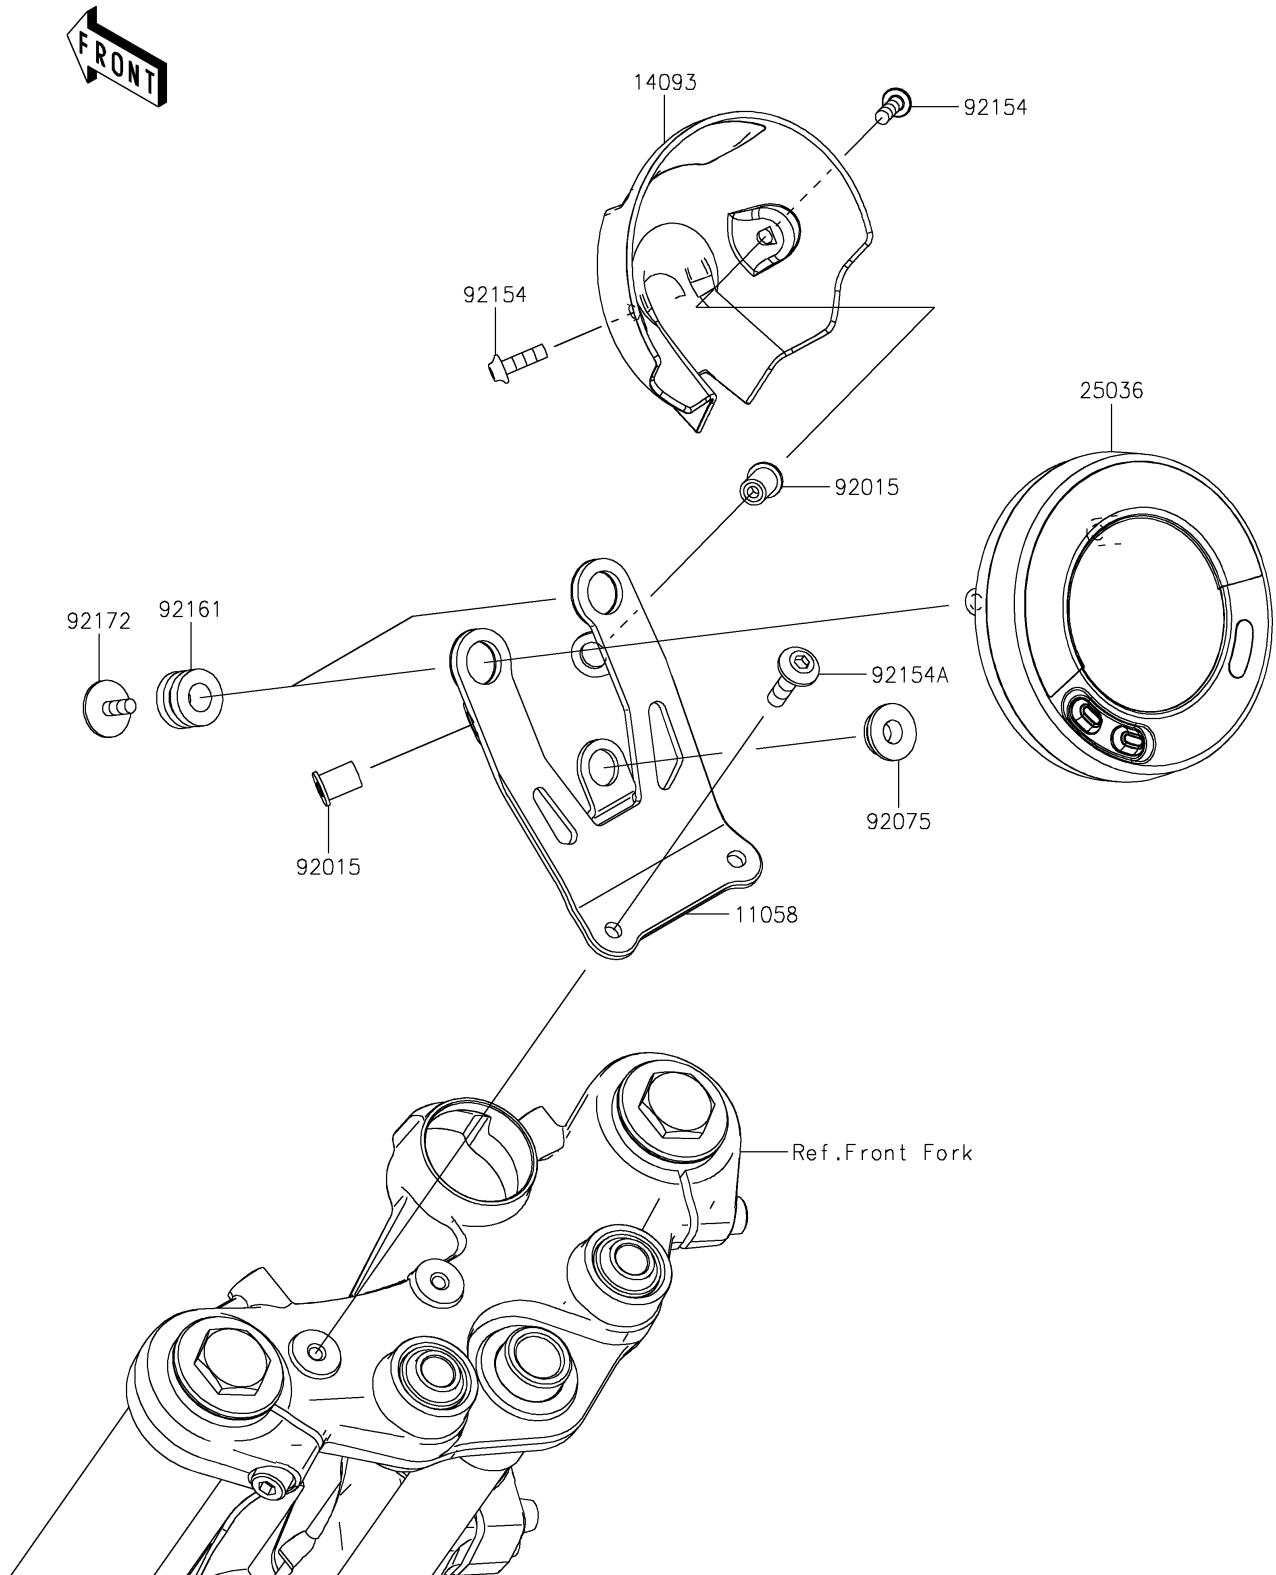

2025 Eliminator ABS

PARTS DIAGRAM

Meter(s)

F2530

2025 Eliminator ABS

PARTS LIST

Meter(s)

ITEM NAME

PART NUMBER

QUANTITY
