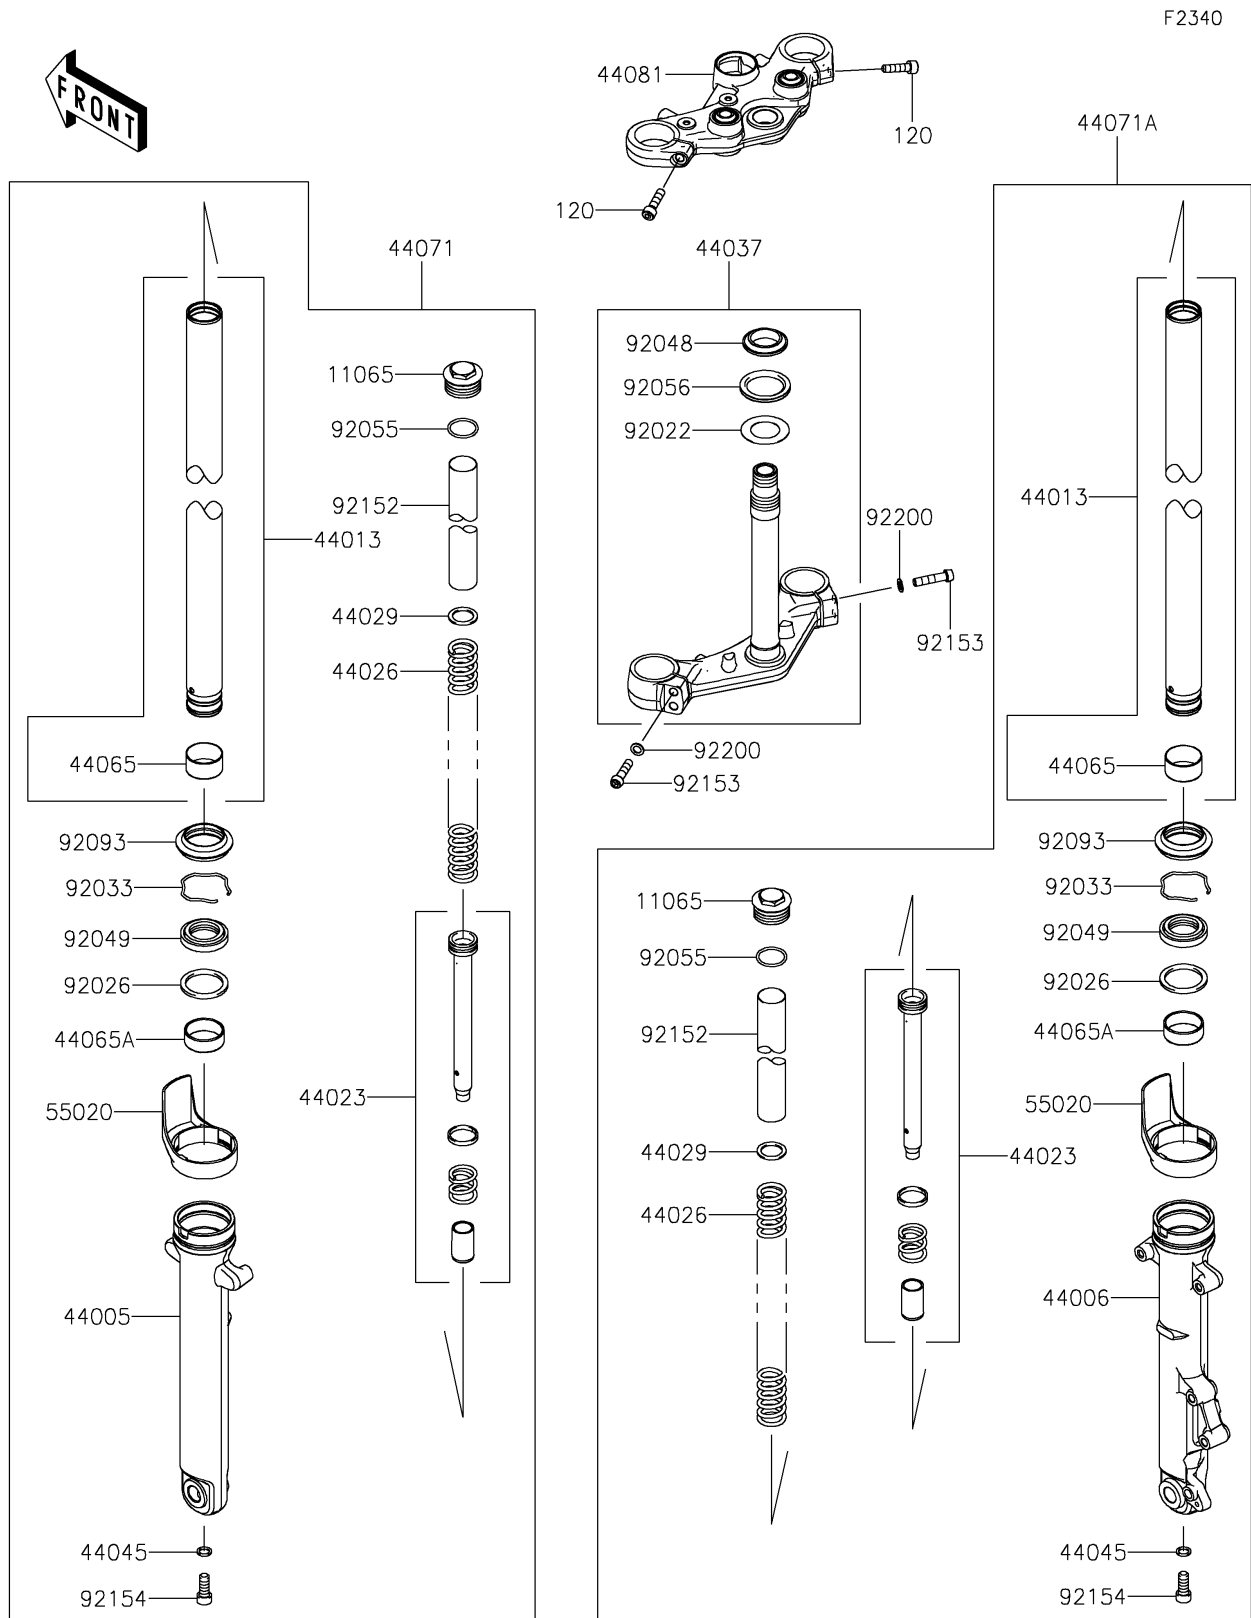

2024 ELIMINATOR® ABS

PARTS DIAGRAM

Front Fork

2024 ELIMINATOR® ABS

PARTS LIST

Front Fork

ITEM NAME

PART NUMBER

QUANTITY
