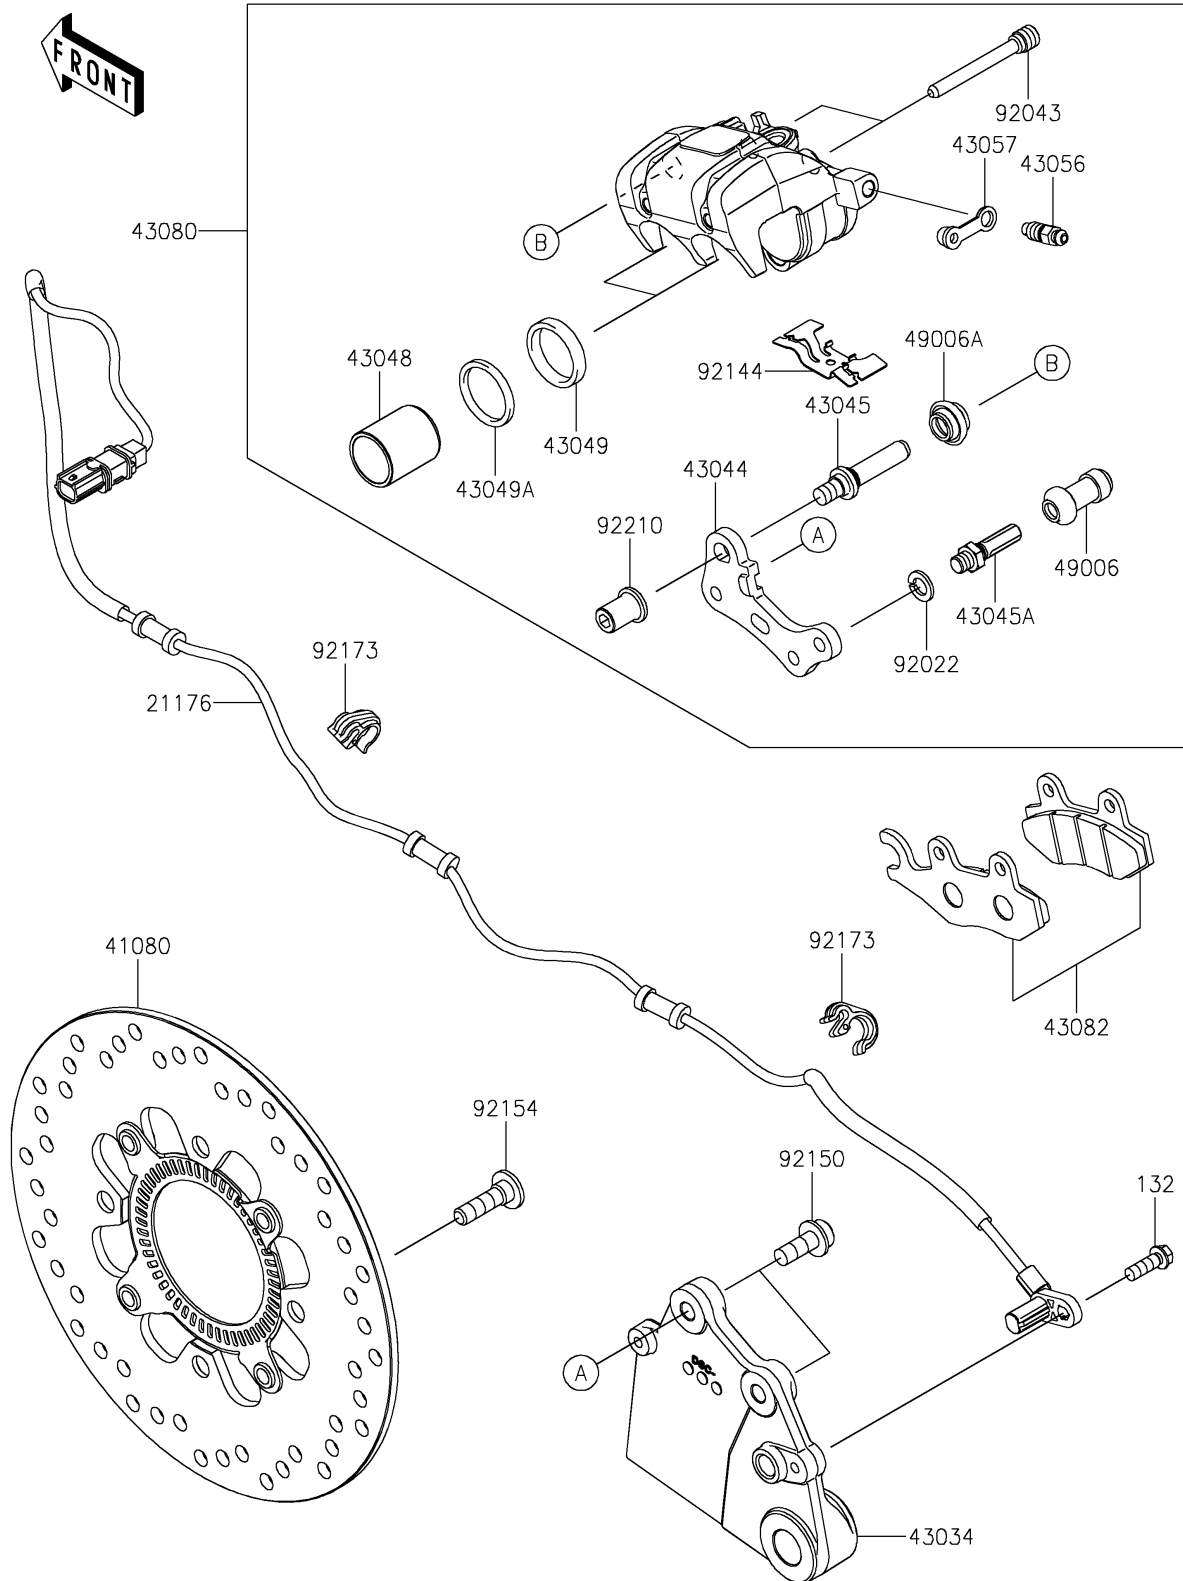

2024 ELIMINATOR® ABS

PARTS DIAGRAM

Rear Brake

F2294

2024 ELIMINATOR® ABS

PARTS LIST

Rear Brake

ITEM NAME

PART NUMBER

QUANTITY
