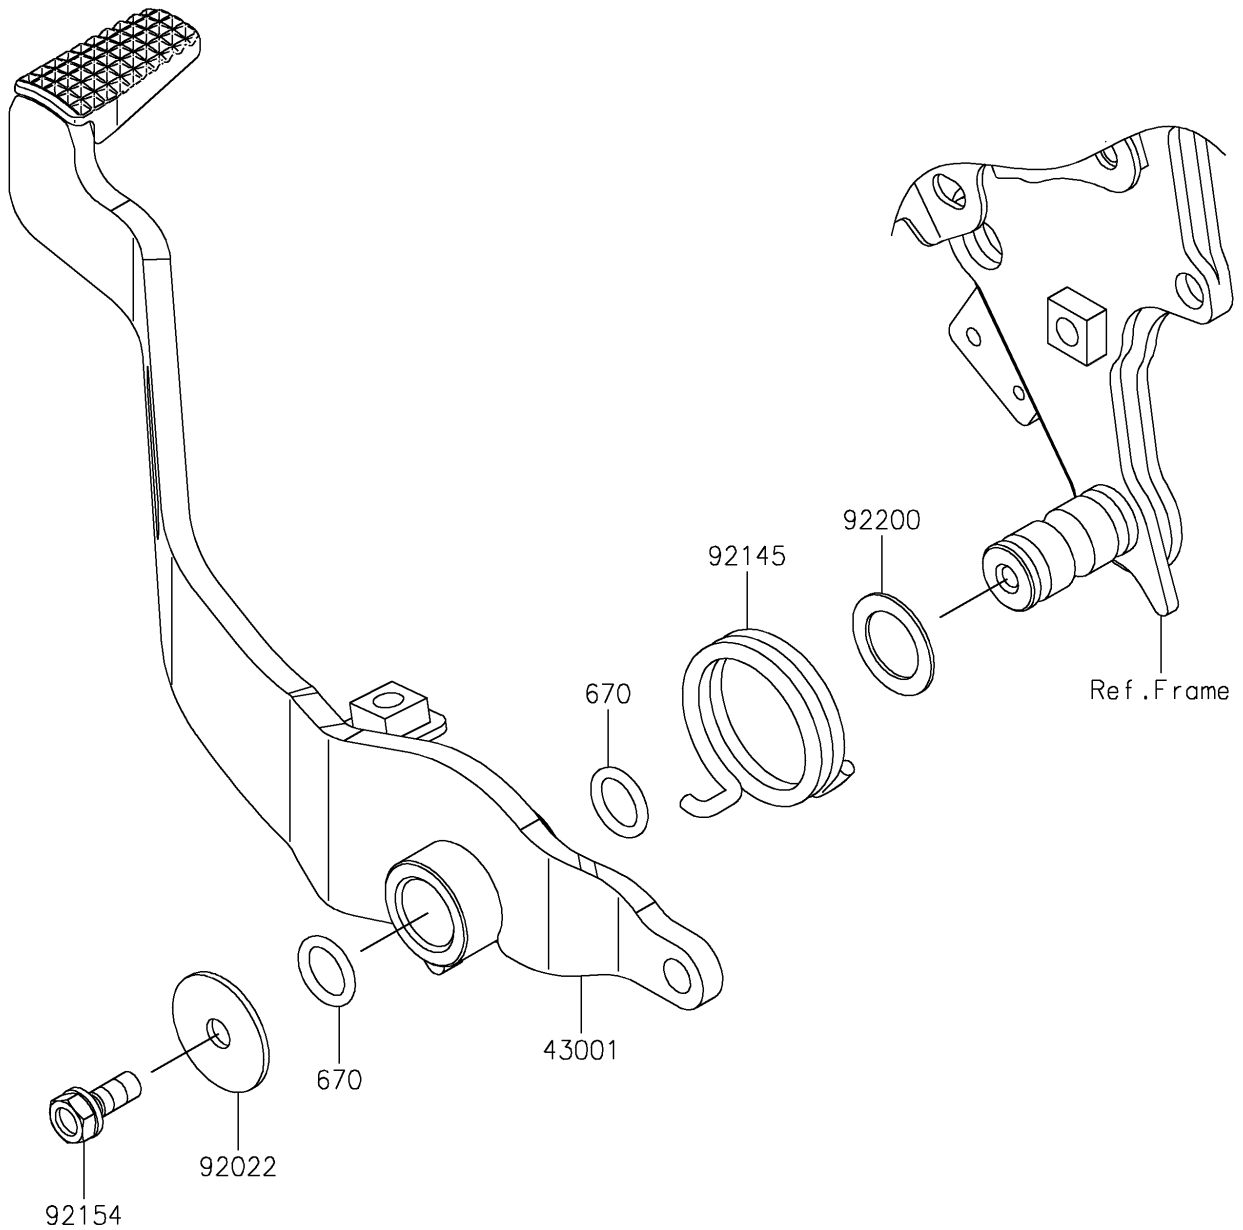

2025 Eliminator ABS

PARTS DIAGRAM

Brake Pedal/Torque Link

F2260

2025 Eliminator ABS

PARTS LIST

Brake Pedal/Torque Link

ITEM NAME

PART NUMBER

QUANTITY
