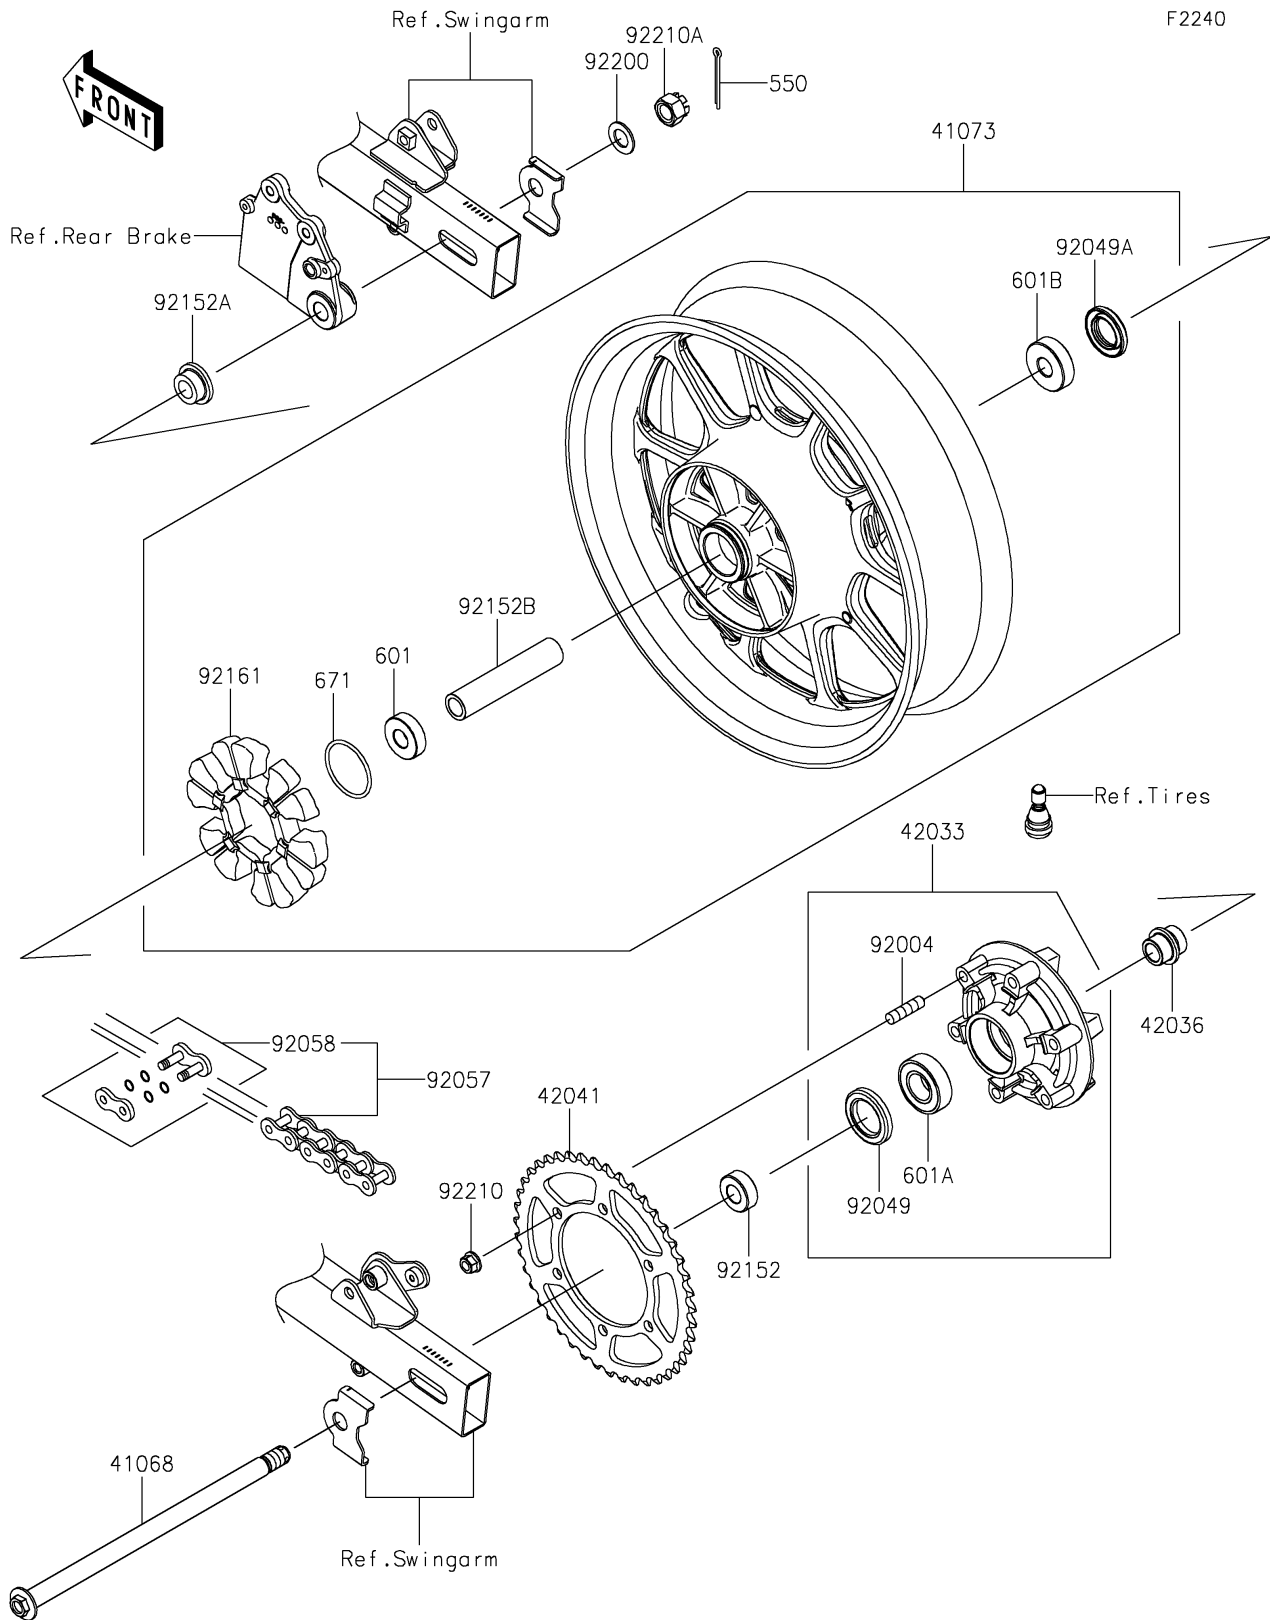

## PARTS DIAGRAM

### Rear Wheel/Chain

## PARTS LIST

### Rear Wheel/Chain

ITEM NAME	PART NUMBER	QUANTITY
AXLE,RR (Ref # 41068)	41068-0644	1
WHEEL-ASSY,RR,G.BLACK (Ref # 41073)	41073-0840-QT	1
COUPLING-ASSY,RR HUB (Ref # 42033)	42033-0574	1
SLEEVE,RR HUB,L=30 (Ref # 42036)	42036-1055	1
SPROCKET-HUB,43T (Ref # 42041)	42041-0193	1
STUD,10X19 (Ref # 92004)	92004-0048	6
SEAL-OIL,35X52X7 (Ref # 92049)	92049-0730	1
SEAL-OIL,27X47X7 (Ref # 92049A)	92049-0802	1
CHAIN,DRIVE,RK520X112L (Ref # 92057)	92057-0923	1
JOINT-CHAIN,DRIVE (Ref # 92058)	92058-0090	1
COLLAR,17X35X13 (Ref # 92152)	92152-0843	1
COLLAR,17X28(38)X15 (Ref # 92152A)	92152-0844	1
COLLAR,17.2X25X121 (Ref # 92152B)	92152-2387	1
DAMPER,RR HUB SHOCK (Ref # 92161)	92161-0700	1
WASHER,17.3X30X2 (Ref # 92200)	92200-1916	1
NUT,LOCK,FLANGED,10MM (Ref # 92210)	92210-1139	6
NUT,CASTLE,16X19 (Ref # 92210A)	92210-1585	1
PIN-COTTER,4.0X35 (Ref # 550)	550AA4035	1
BEARING-BALL,#6203UUC3 (Ref # 601)	601B6203UU	1
BEARING-BALL,#6205G (Ref # 601A)	601B6205G	1
BEARING-BALL,6303LLUC3/2ASU68 (Ref # 601B)	601B6303UU	1
O RING,50MM (Ref # 671)	671B2550	1