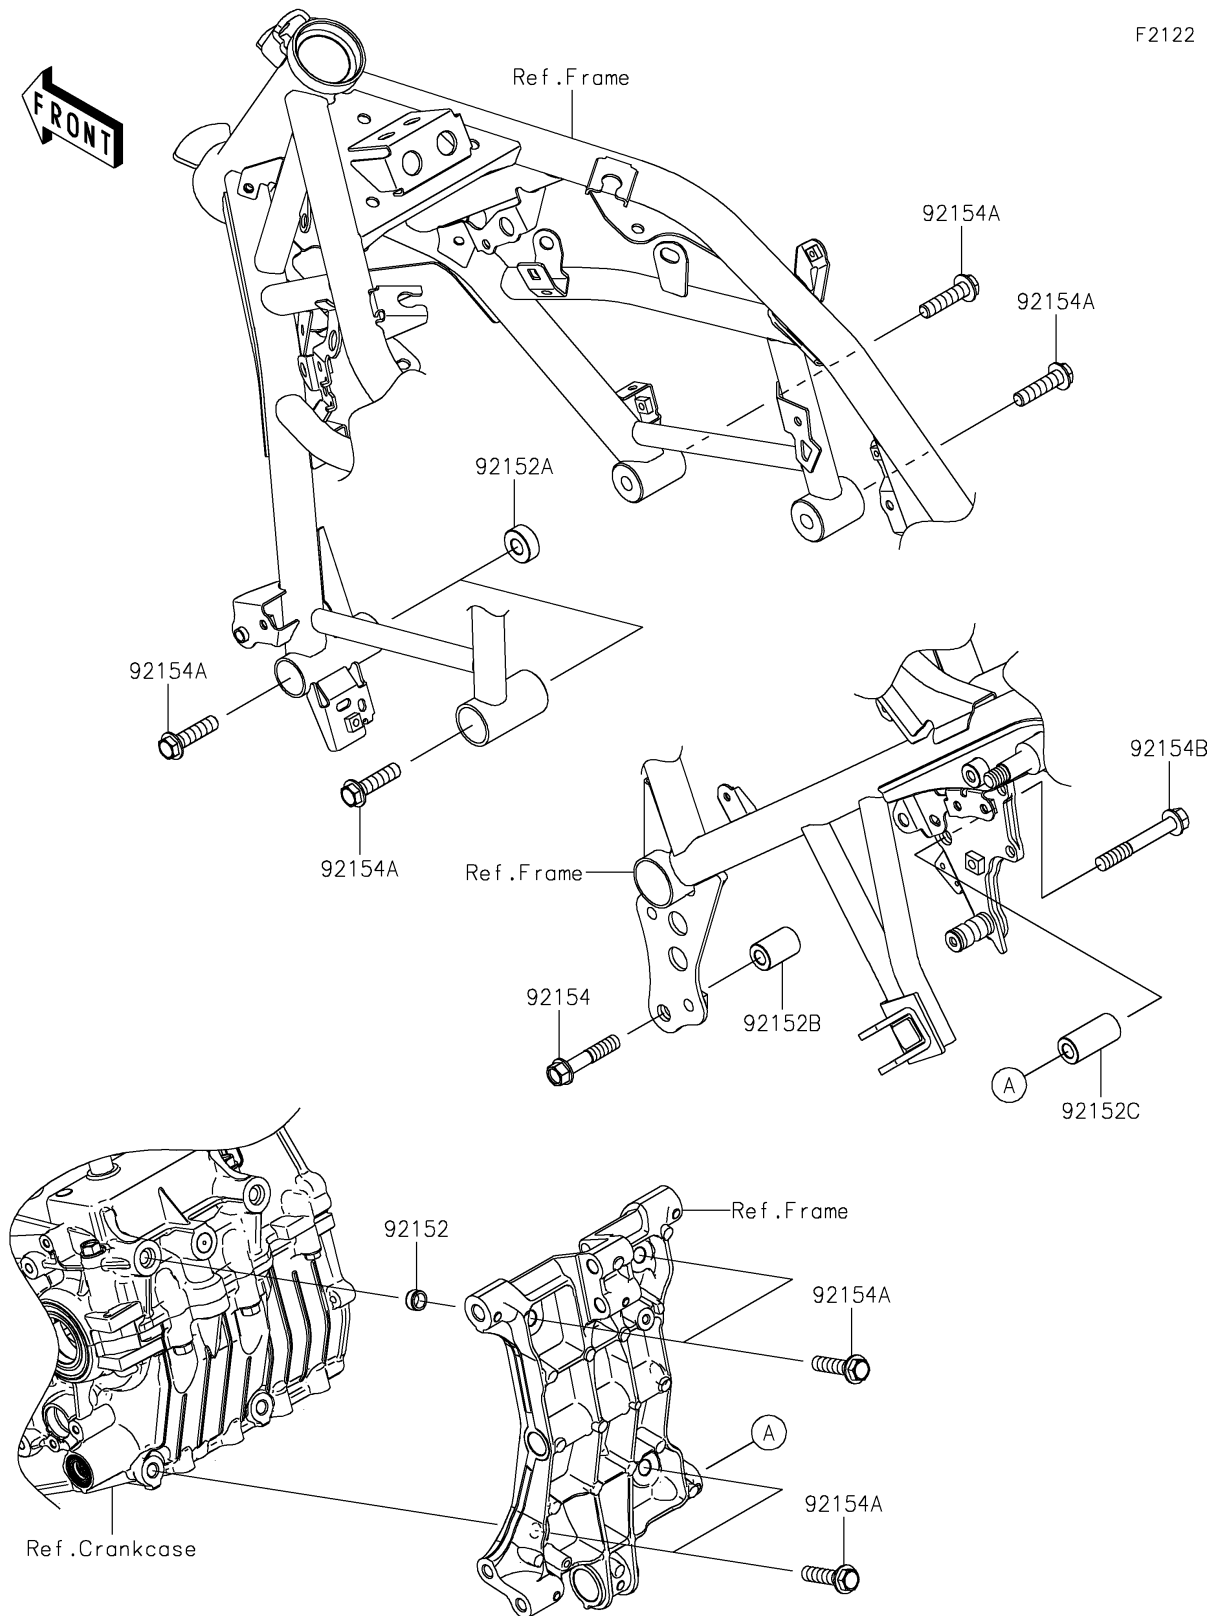

2026 ELIMINATOR® ABS

PARTS DIAGRAM

Engine Mount

F2122

2026 ELIMINATOR® ABS

PARTS LIST

Engine Mount

ITEM NAME

PART NUMBER

QUANTITY
