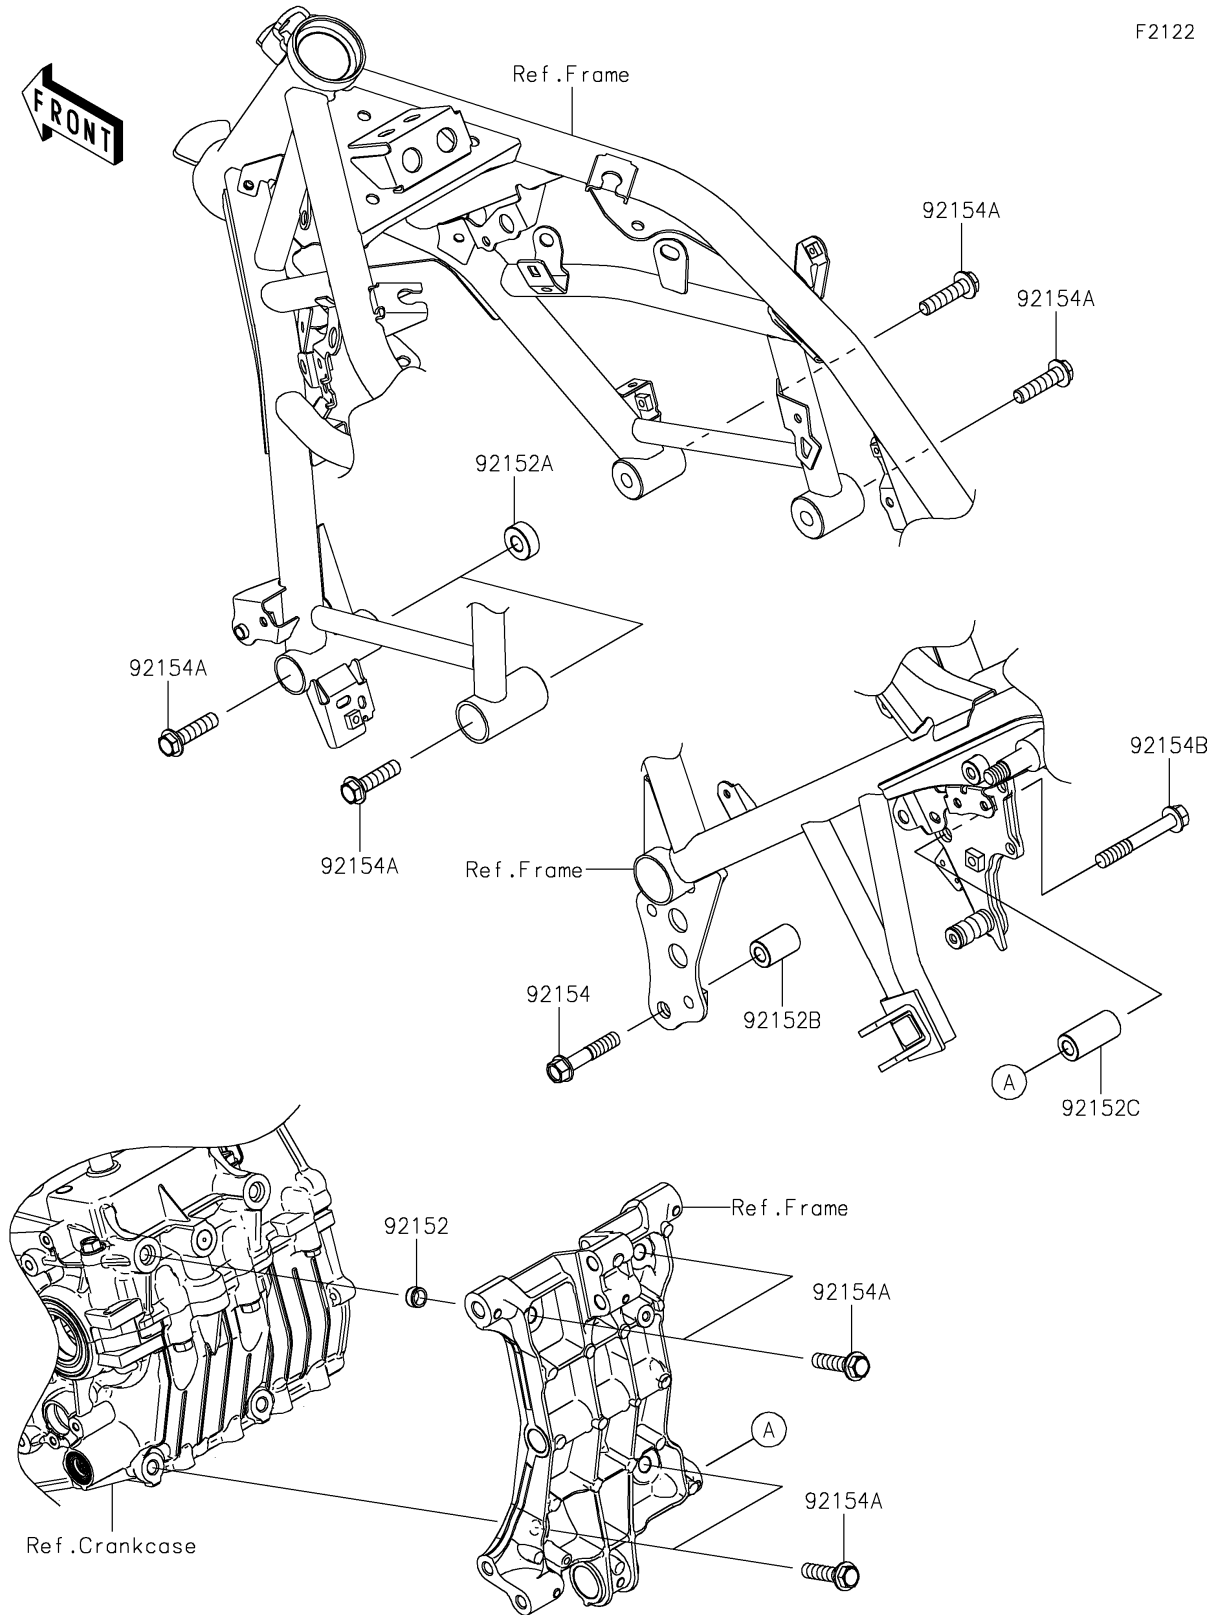

2024 ELIMINATOR® ABS

PARTS DIAGRAM

Engine Mount

2024 ELIMINATOR® ABS

PARTS LIST

Engine Mount

ITEM NAME

PART NUMBER

QUANTITY
