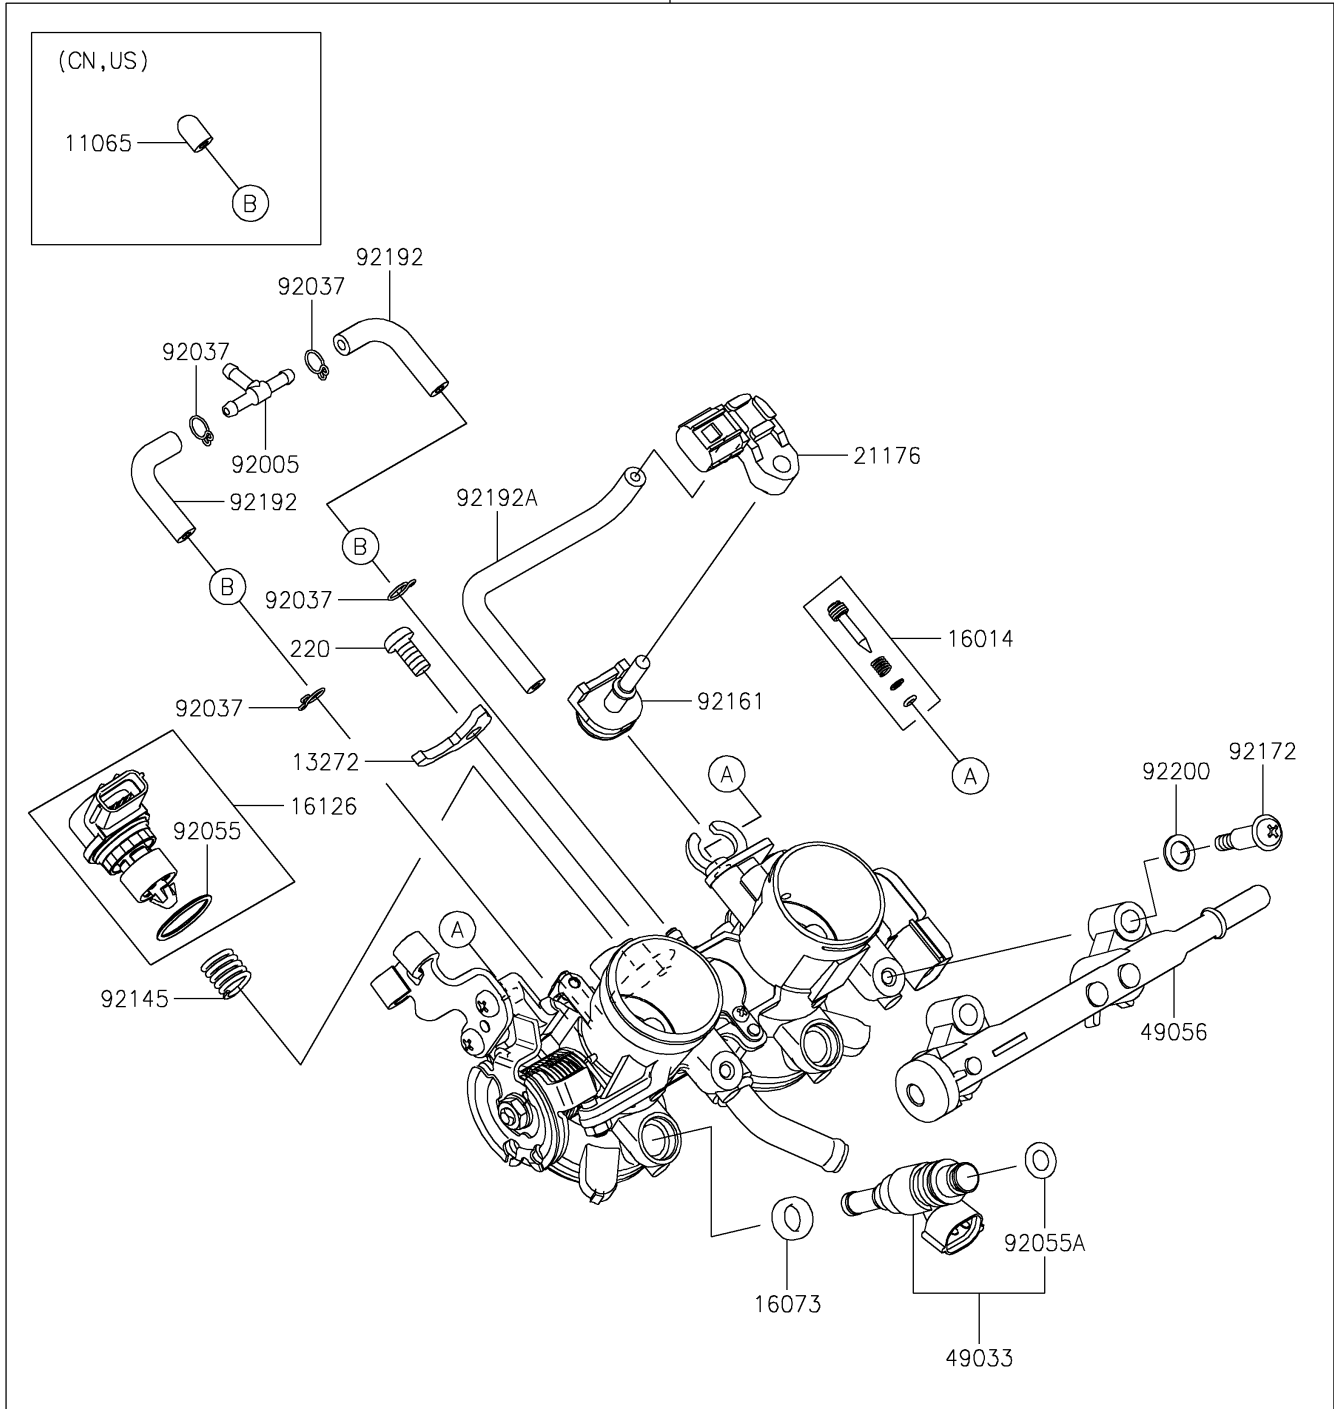

2024 ELIMINATOR® ABS

PARTS DIAGRAM

Throttle

E1510

16163/A

2024 ELIMINATOR® ABS

PARTS LIST

Throttle

ITEM NAME

PART NUMBER

QUANTITY
