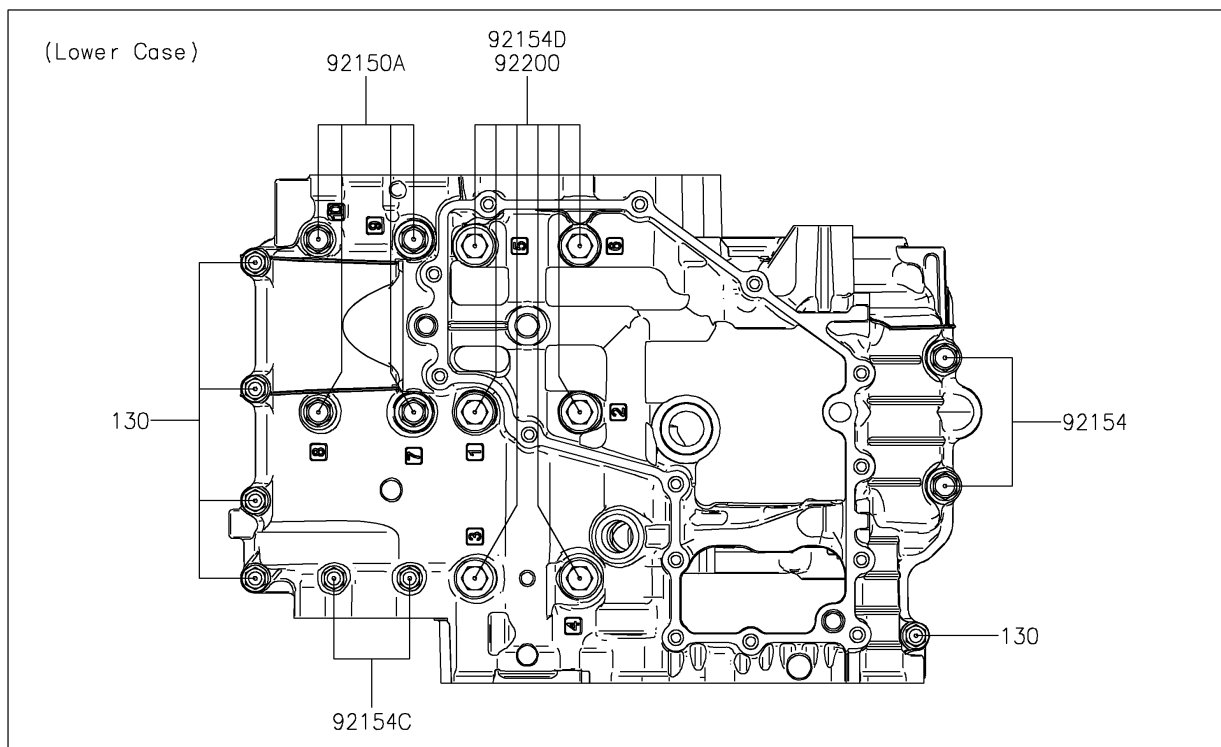

2026 ELIMINATOR[®] ABS

PARTS DIAGRAM

Crankcase Bolt Pattern

E1412

2026 ELIMINATOR[®] ABS

PARTS LIST

Crankcase Bolt Pattern

ITEM NAME

PART NUMBER

QUANTITY
