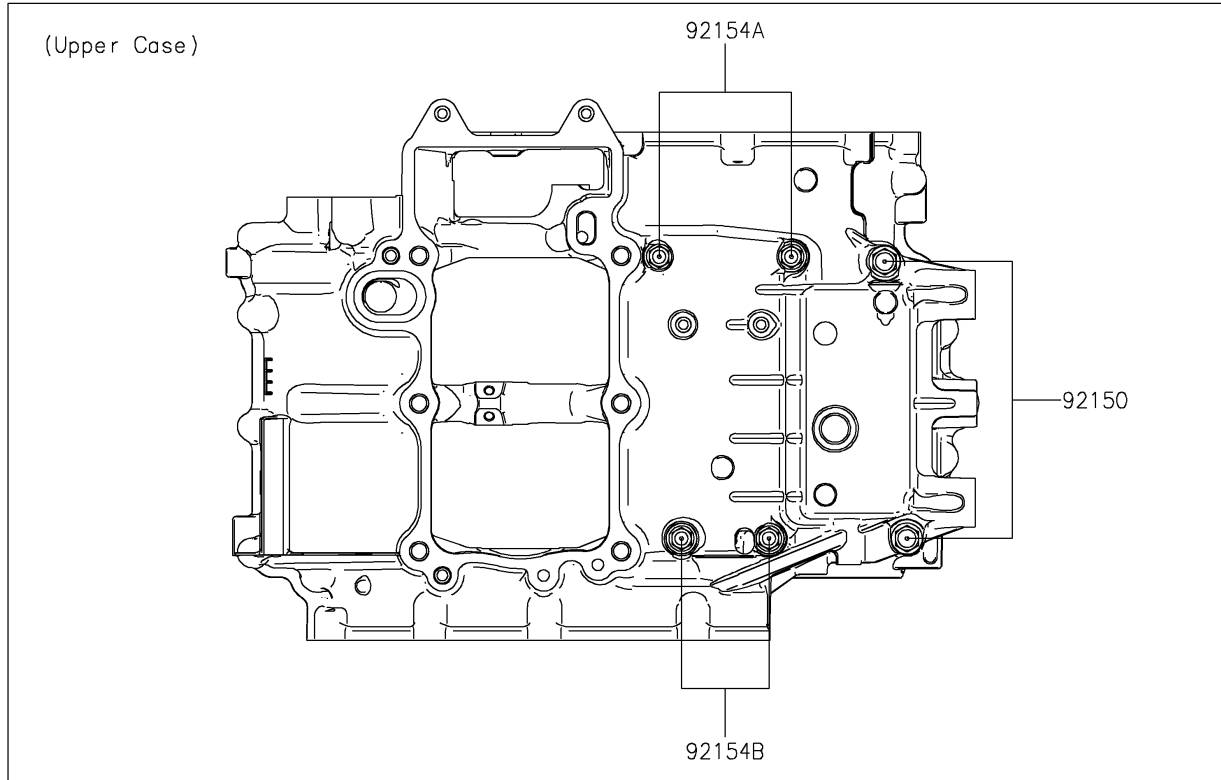

2026 ELIMINATOR[®] ABS

PARTS DIAGRAM

Crankcase Bolt Pattern

E1412

2026 ELIMINATOR[®] ABS

PARTS LIST

Crankcase Bolt Pattern

ITEM NAME

PART NUMBER

QUANTITY
