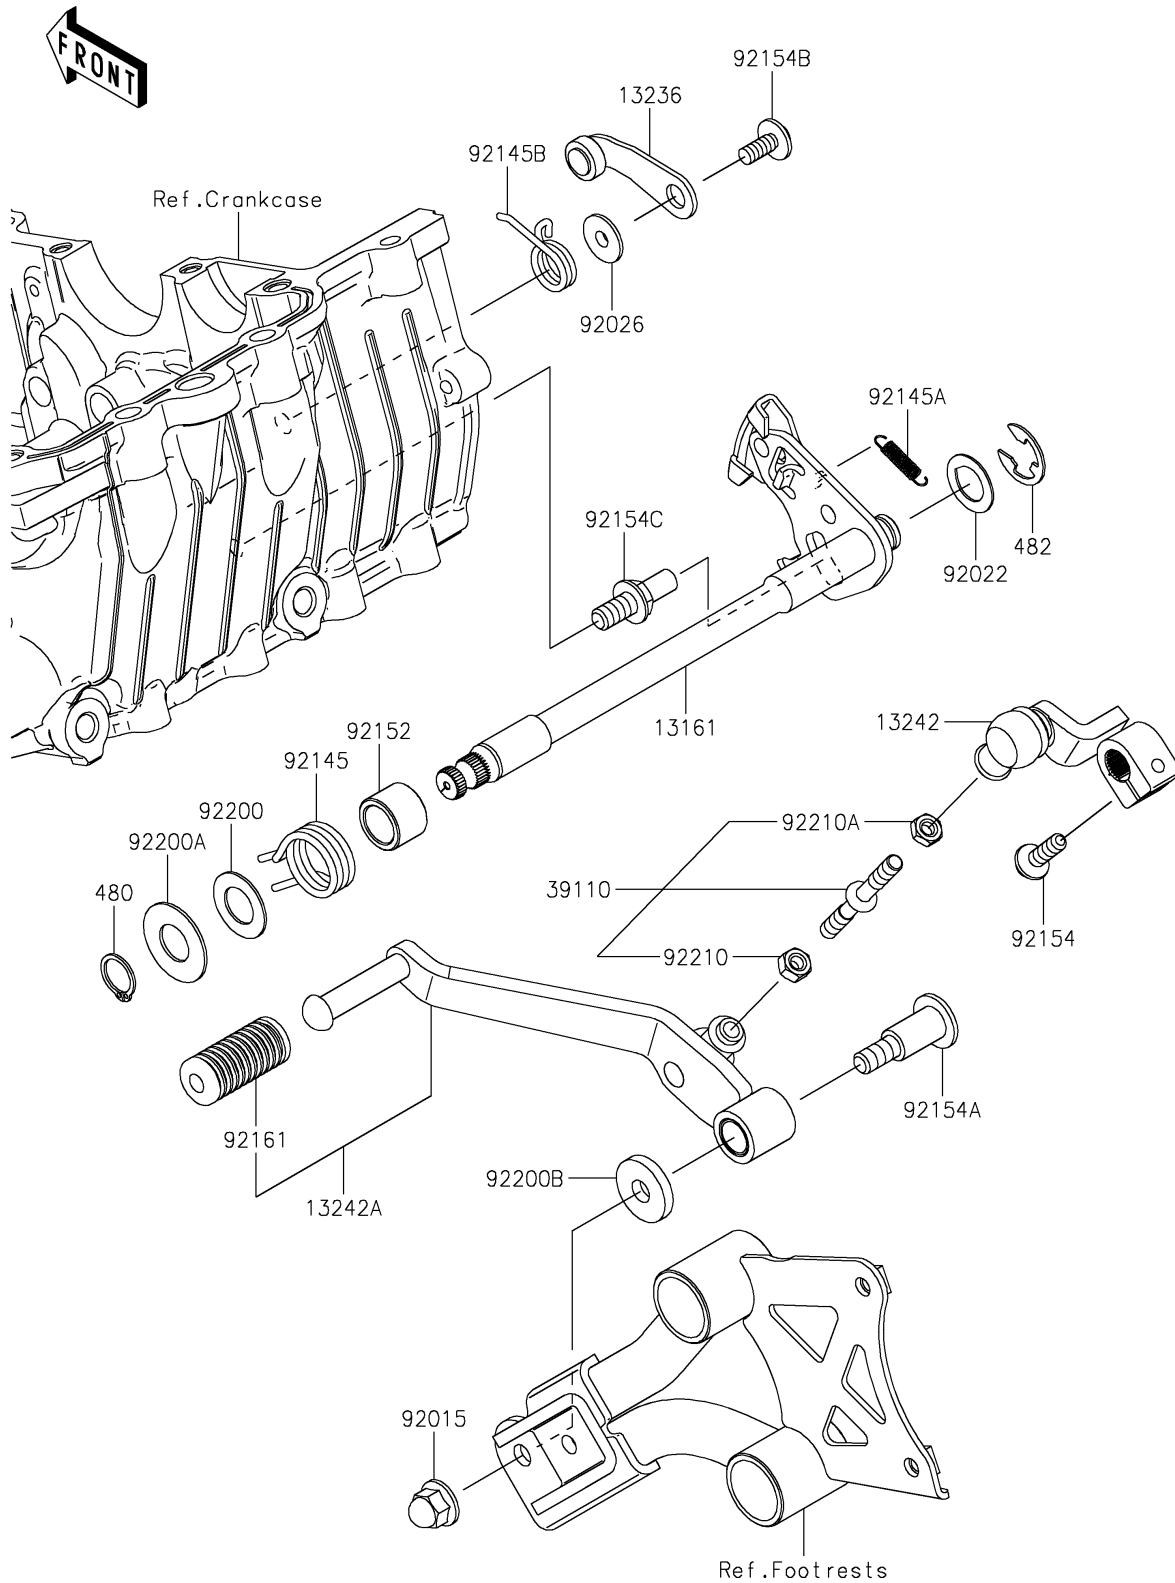

2025 Eliminator ABS

PARTS DIAGRAM

Gear Change Mechanism

E1370

2025 Eliminator ABS

PARTS LIST

Gear Change Mechanism

ITEM NAME	PART NUMBER	QUANTITY
-----------	-------------	----------
