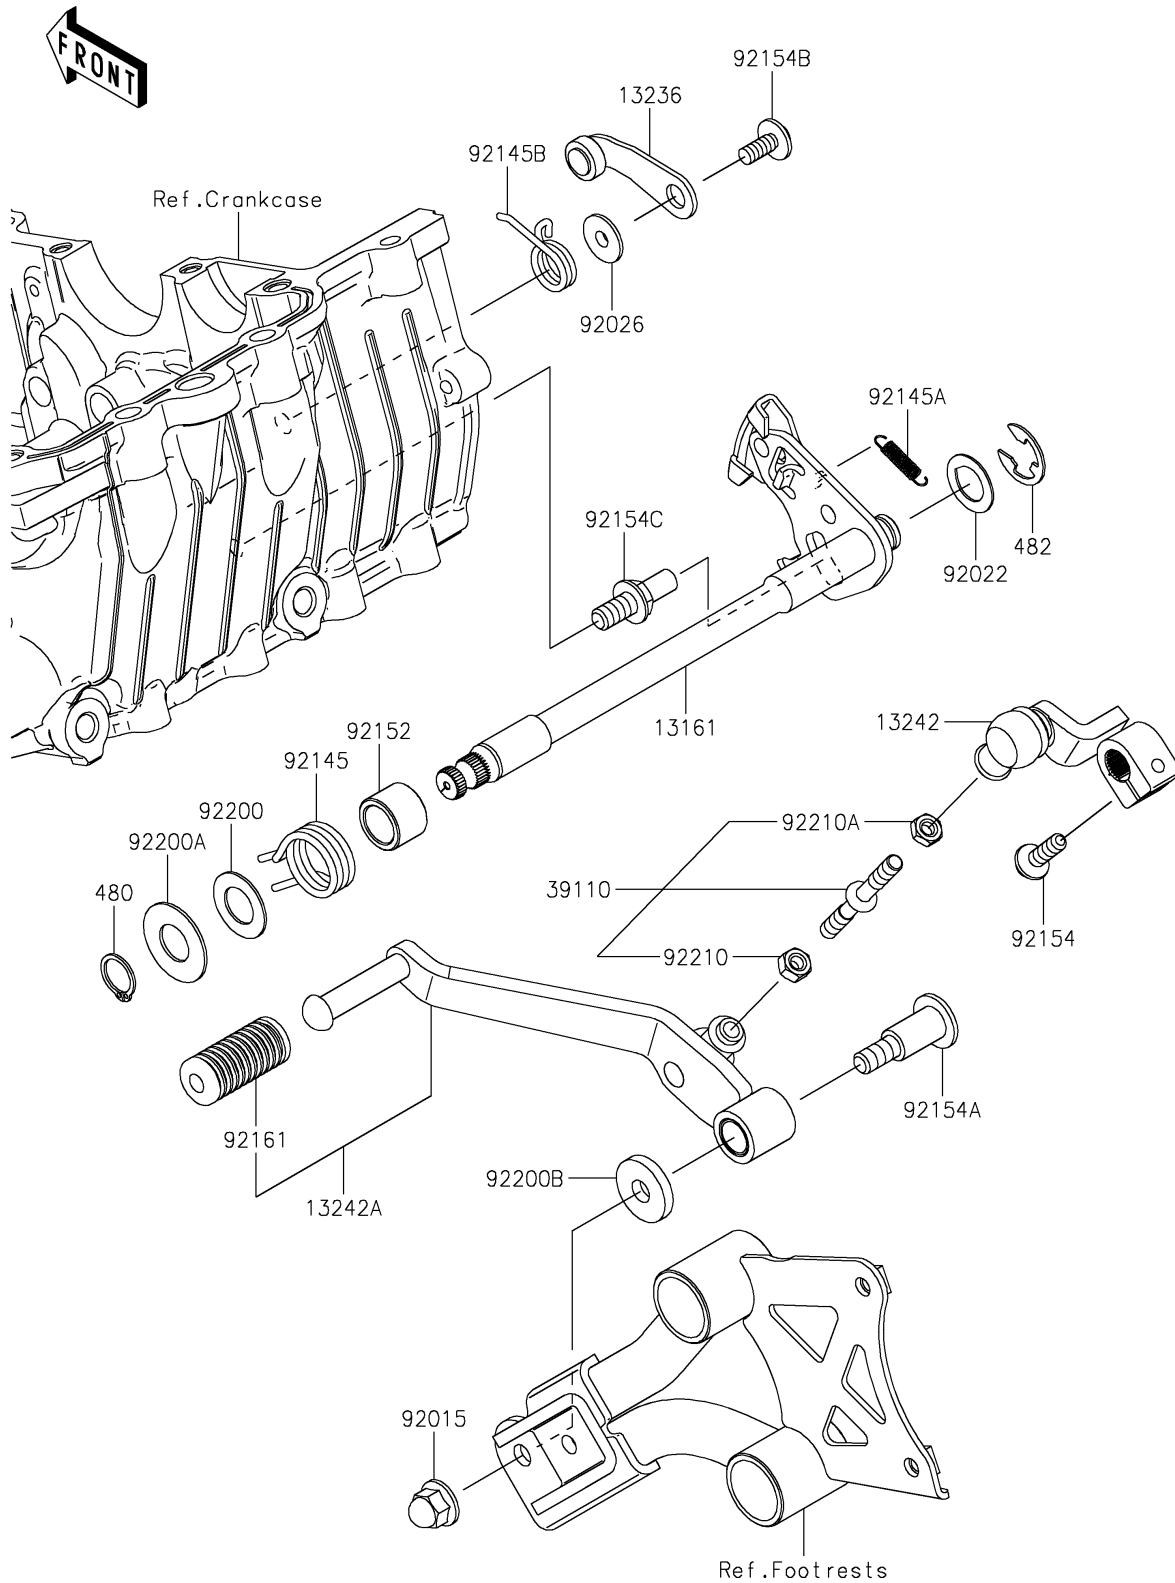

2026 ELIMINATOR® ABS

PARTS DIAGRAM

Gear Change Mechanism

E1370

2026 ELIMINATOR[®] ABS

PARTS LIST

Gear Change Mechanism

ITEM NAME

PART NUMBER

QUANTITY
