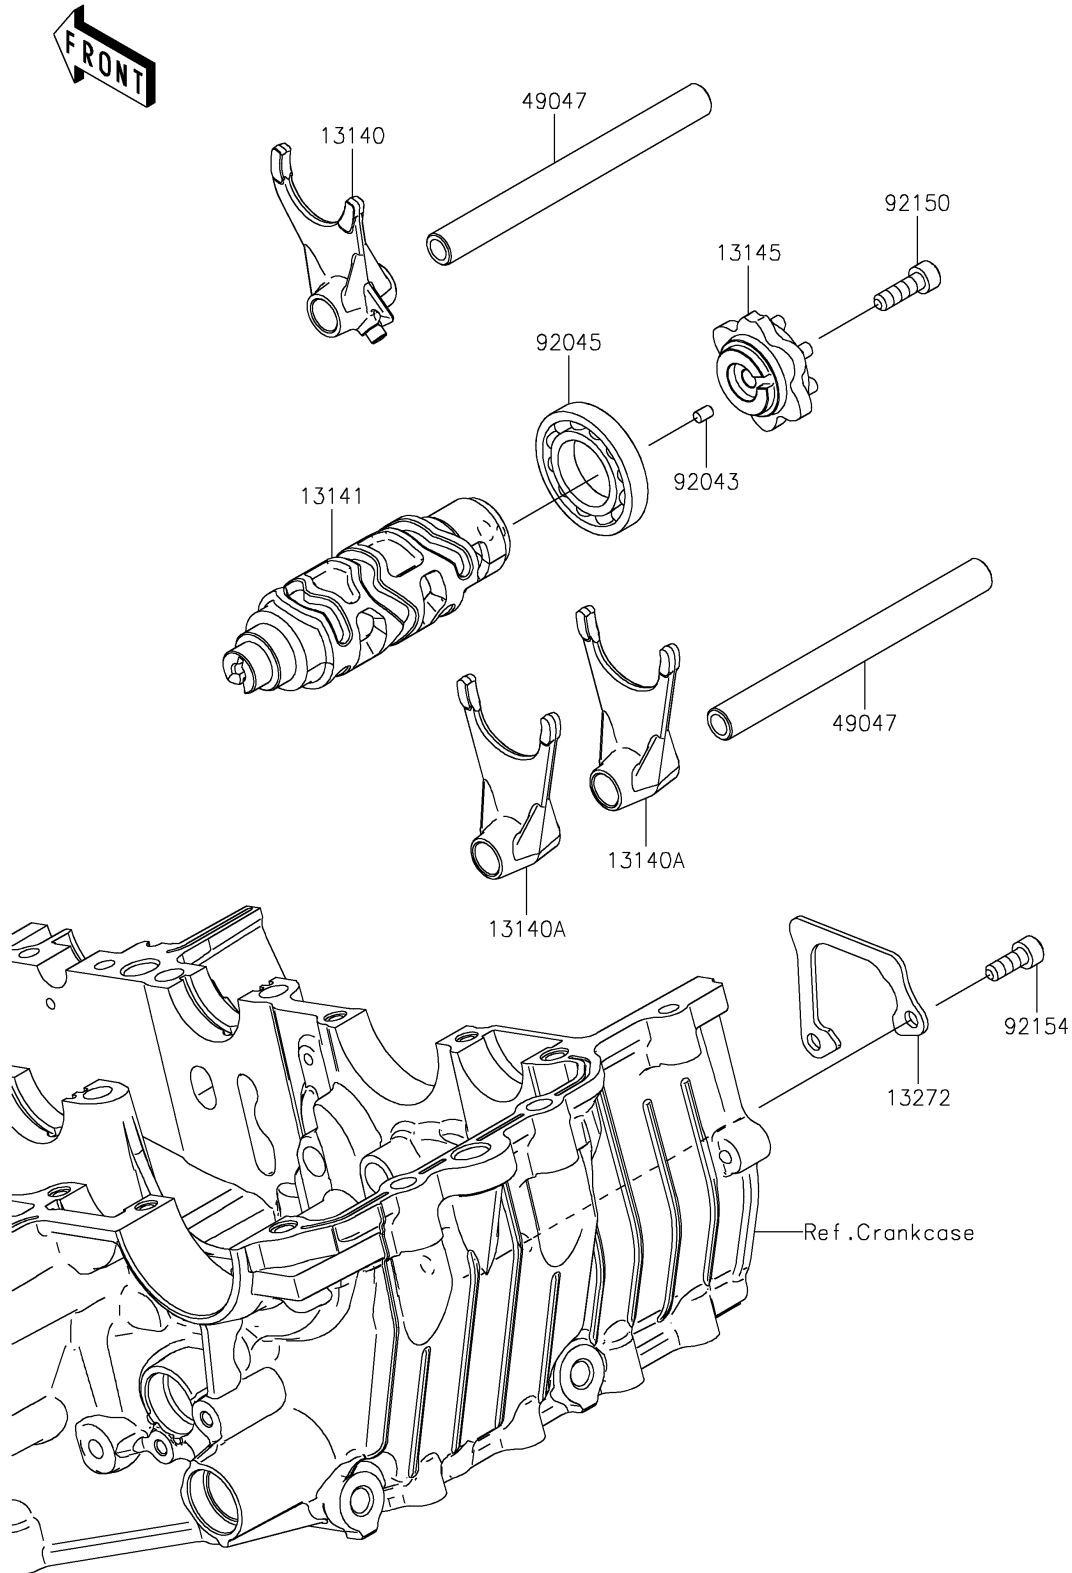

# 2025 Eliminator ABS

## PARTS DIAGRAM

## PARTS LIST

Gear Change Drum/Shift Fork(s)

**ITEM NAME**

**PART NUMBER**

**QUANTITY**

---