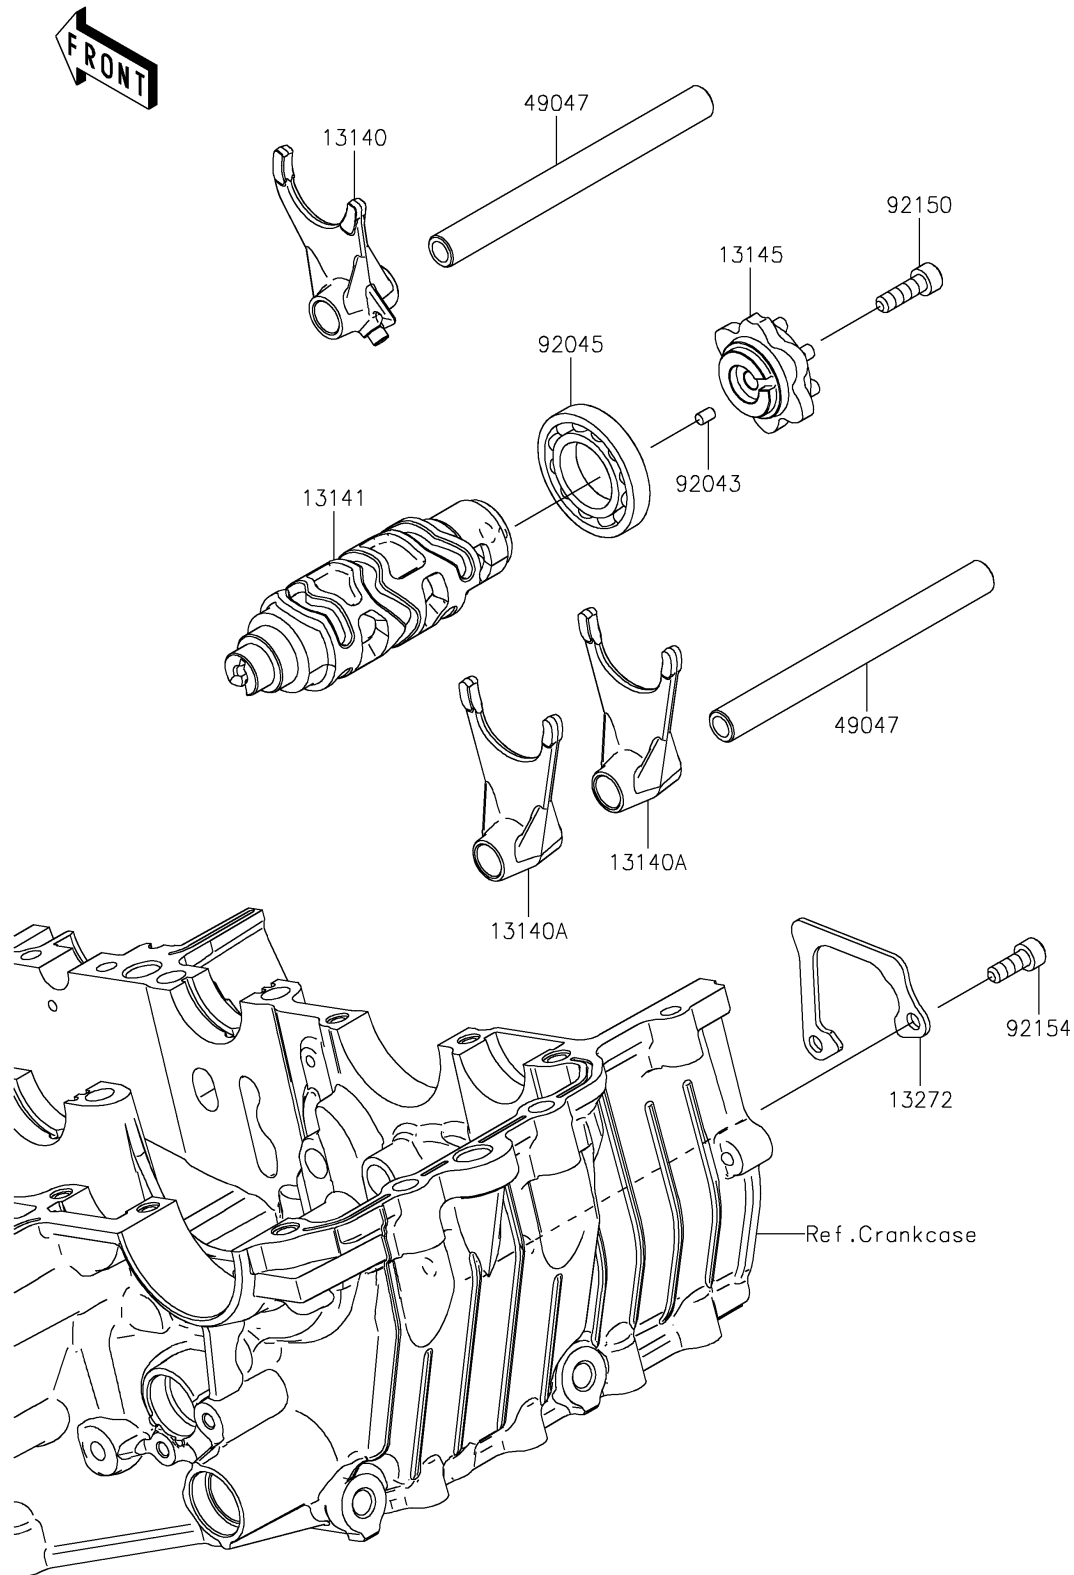

2024 ELIMINATOR® ABS

PARTS DIAGRAM

Gear Change Drum/Shift Fork(s)

E1362

2024 ELIMINATOR® ABS

PARTS LIST

Gear Change Drum/Shift Fork(s)

ITEM NAME

PART NUMBER

QUANTITY
