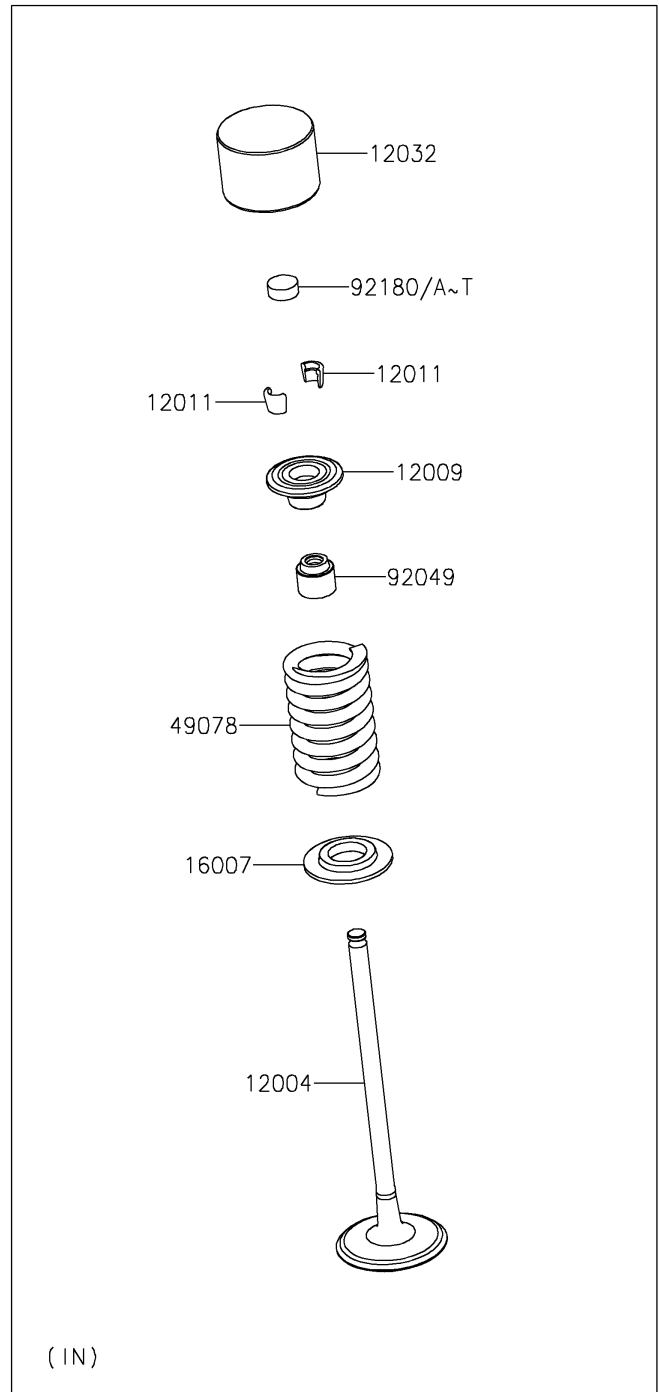

2025 Eliminator ABS

PARTS DIAGRAM

Valve(s)

E1210

2025 Eliminator ABS

PARTS LIST

Valve(s)

ITEM NAME

PART NUMBER

QUANTITY
