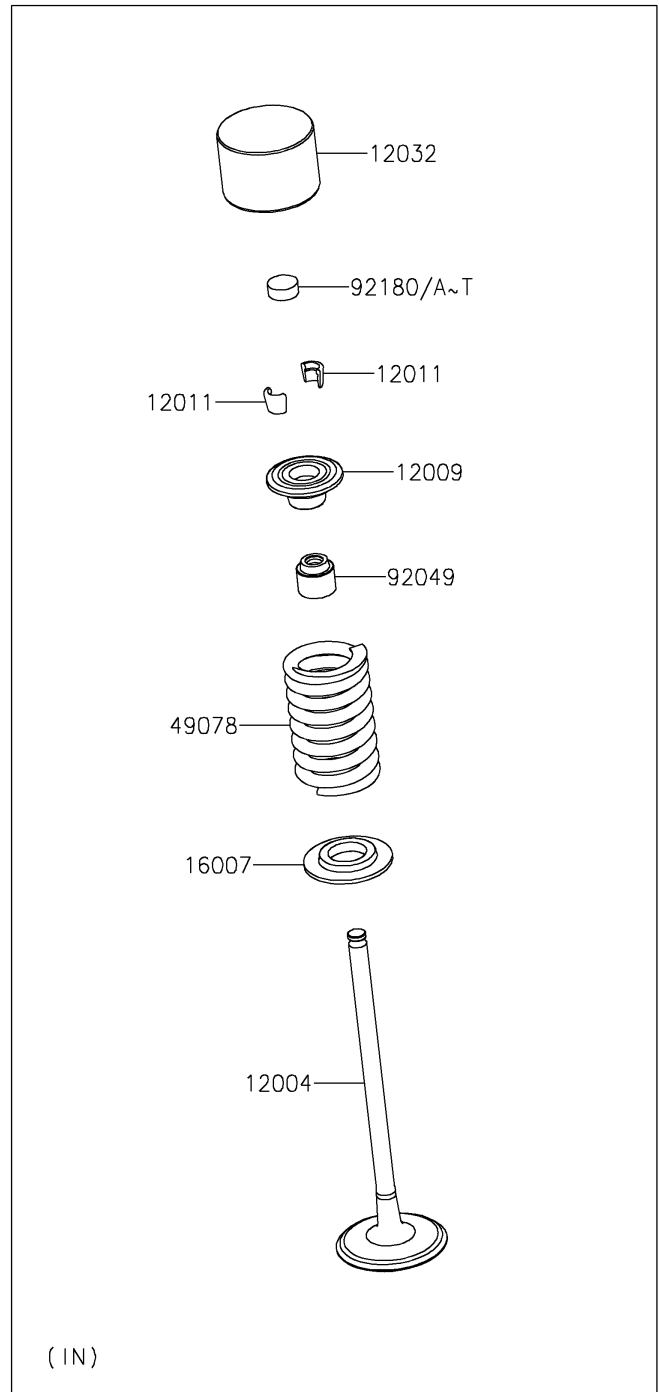

2024 Eliminator[®]

PARTS DIAGRAM

Valve(s)

E1210

2024 Eliminator[®]

PARTS LIST

Valve(s)

ITEM NAME

PART NUMBER

QUANTITY
