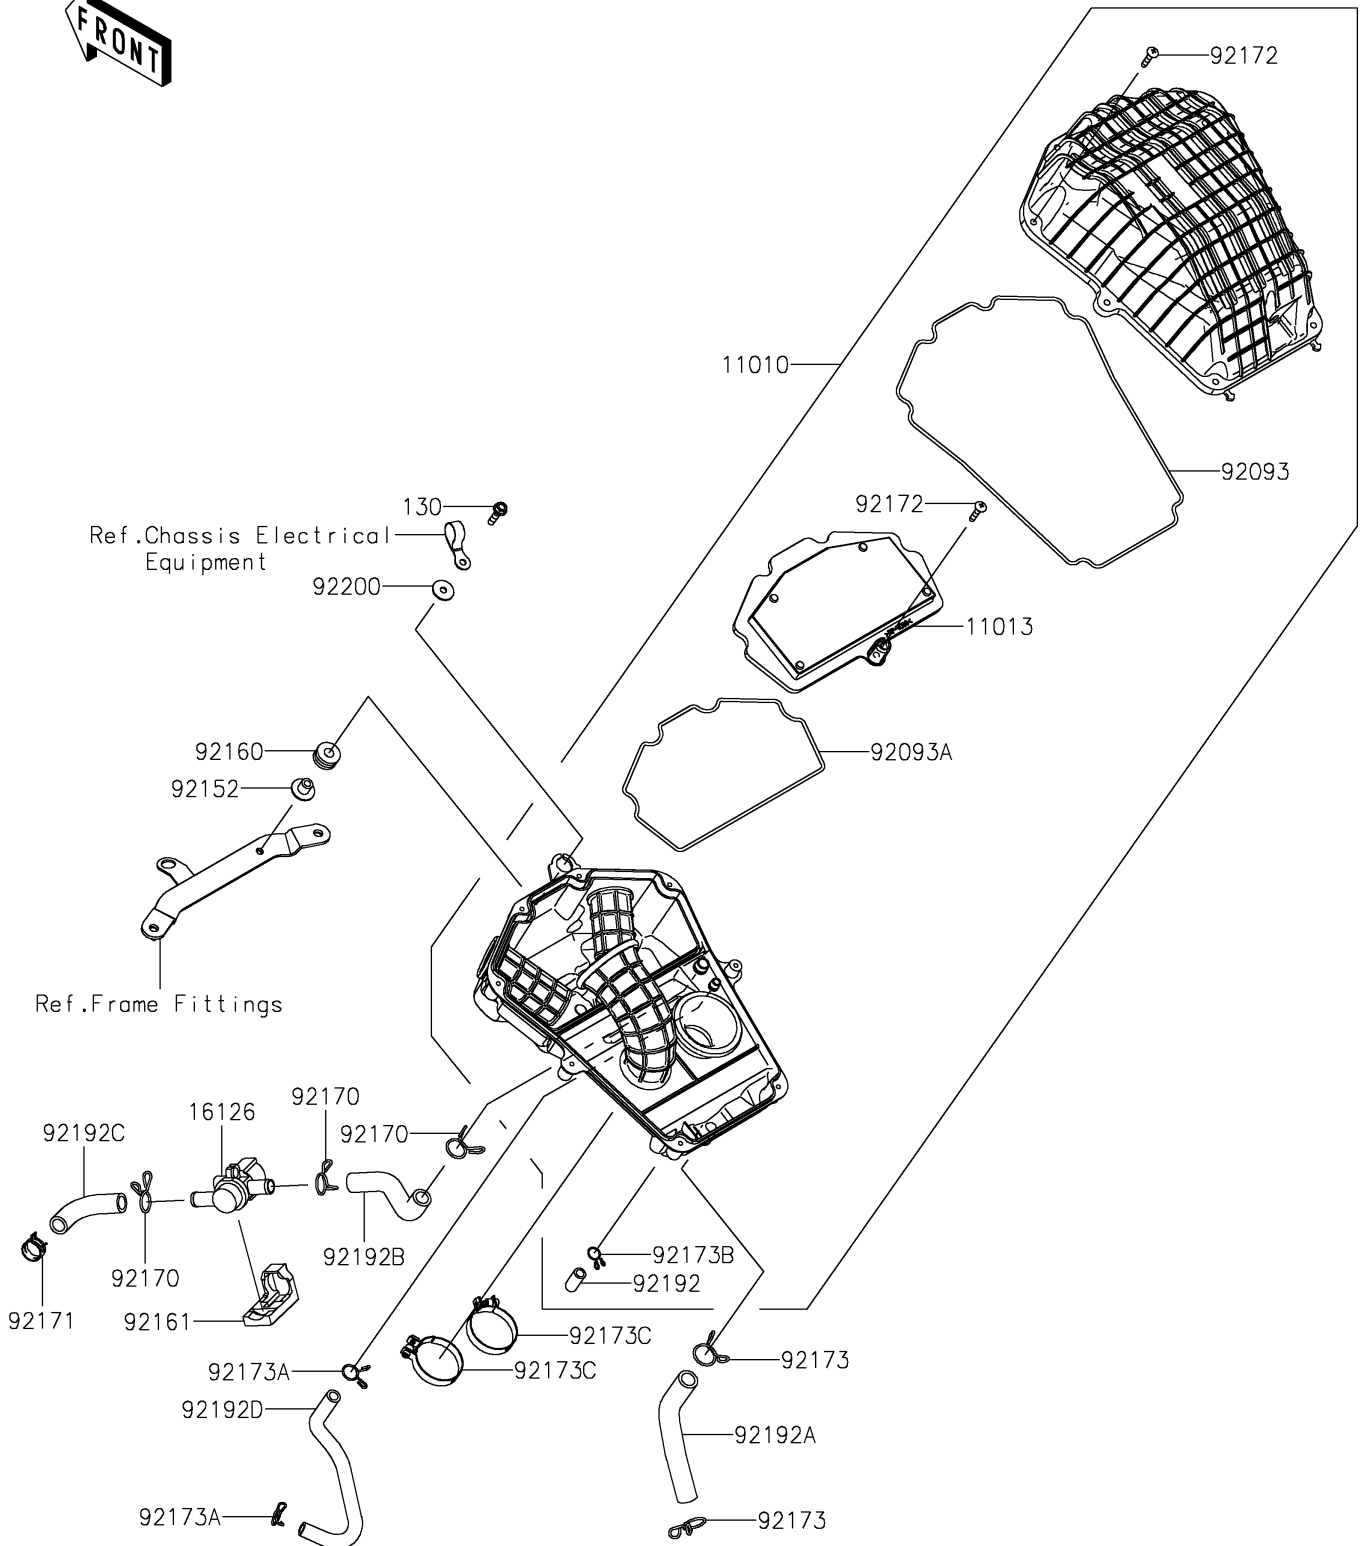

2024 ELIMINATOR® ABS

PARTS DIAGRAM

Air Cleaner

E1130

2024 ELIMINATOR® ABS

PARTS LIST

Air Cleaner

ITEM NAME	PART NUMBER	QUANTITY
-----------	-------------	----------
