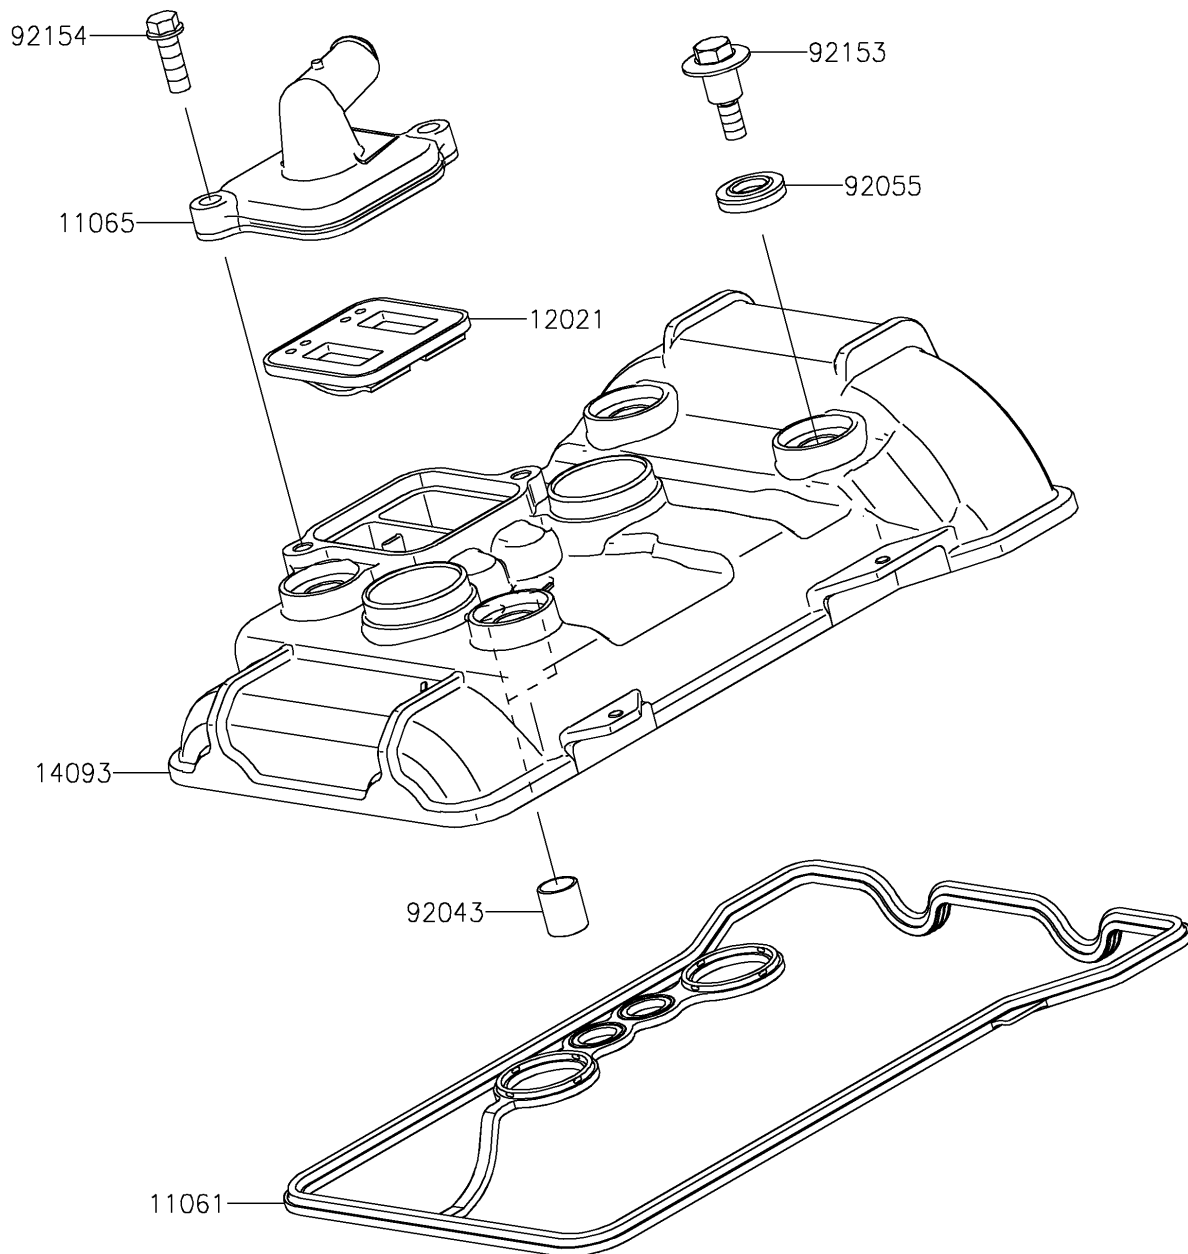

2025 Eliminator ABS

PARTS DIAGRAM

Cylinder Head Cover

E1112

2025 Eliminator ABS

PARTS LIST

Cylinder Head Cover

ITEM NAME

PART NUMBER

QUANTITY
