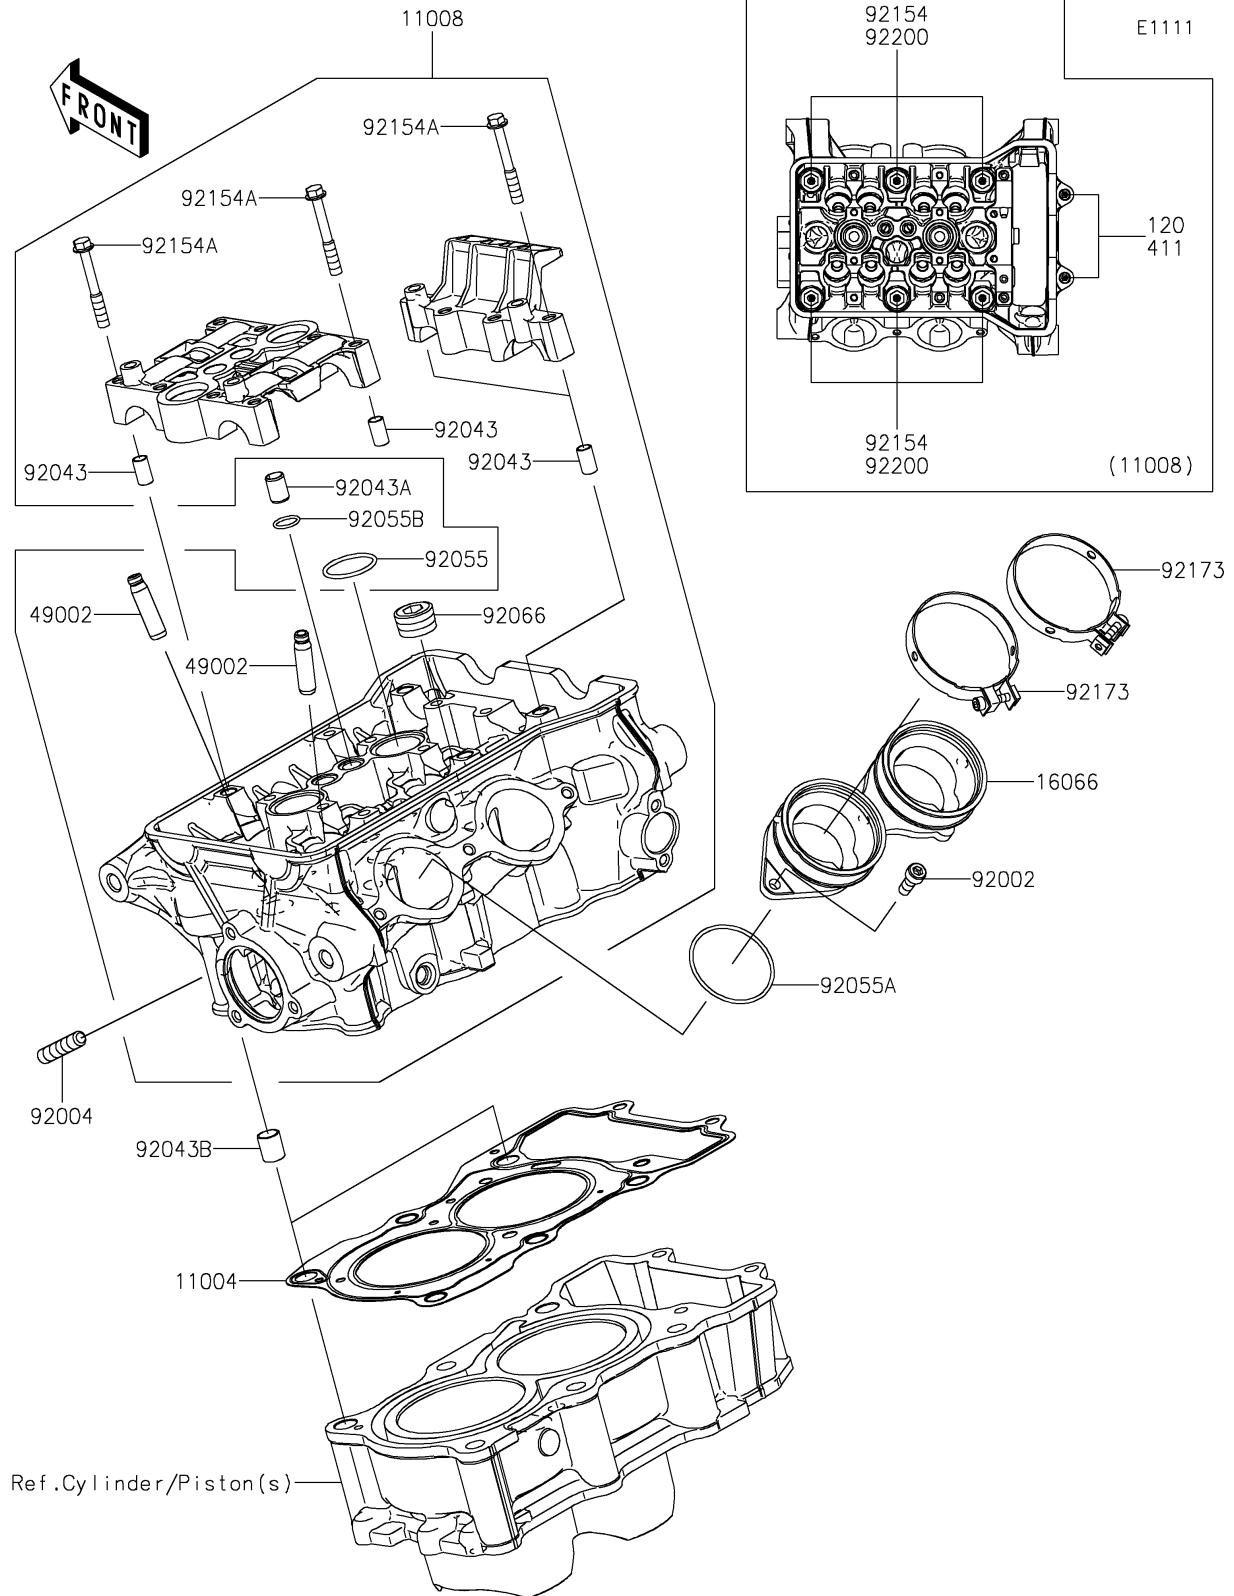

2026 ELIMINATOR® ABS

PARTS DIAGRAM

Cylinder Head

2026 ELIMINATOR® ABS

PARTS LIST

Cylinder Head

ITEM NAME

PART NUMBER

QUANTITY
