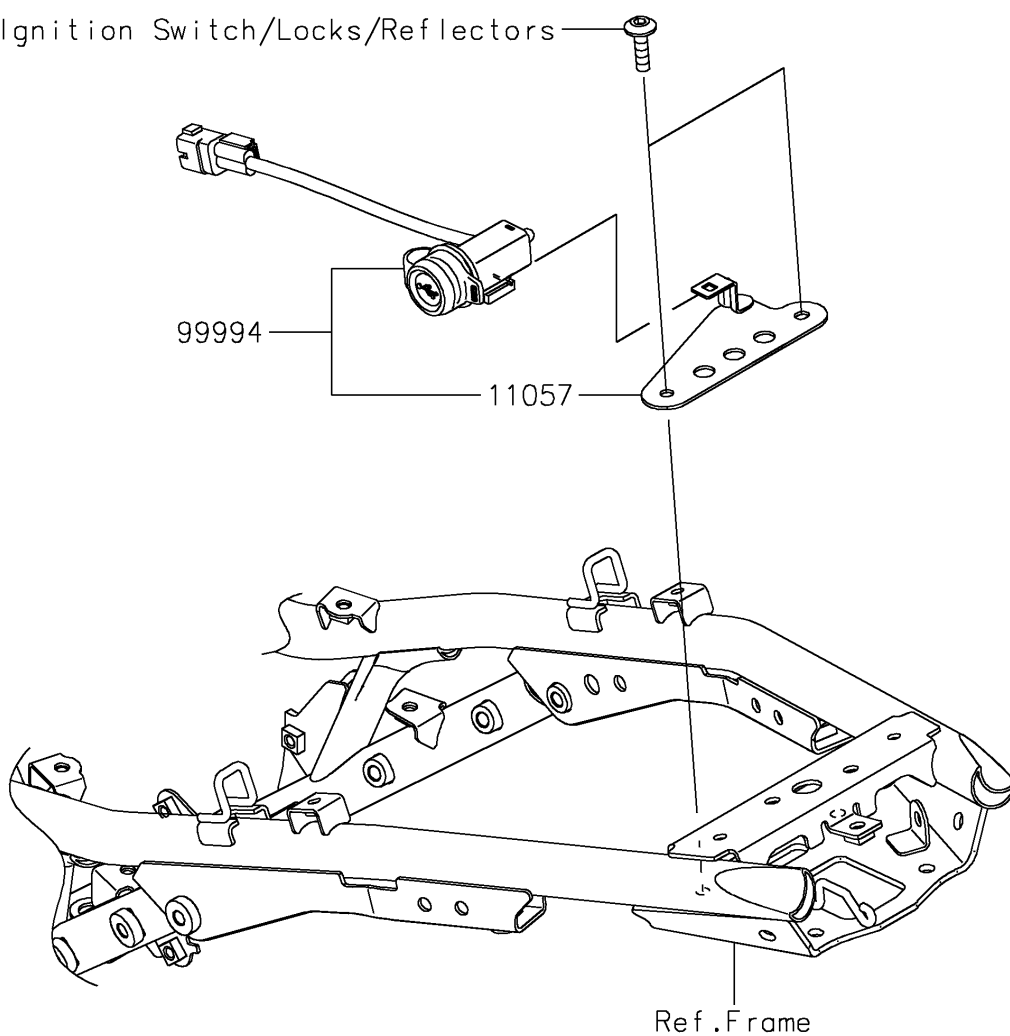

2026 Z650RS ABS

PARTS DIAGRAM

Accessory(USB)

F2910F

Ref. Ignition Switch/Locks/Reflectors

2026 Z650RS ABS

PARTS LIST

Accessory(USB)

Kawasaki

Let the Good Times Roll®

ITEM NAME

PART NUMBER

QUANTITY
