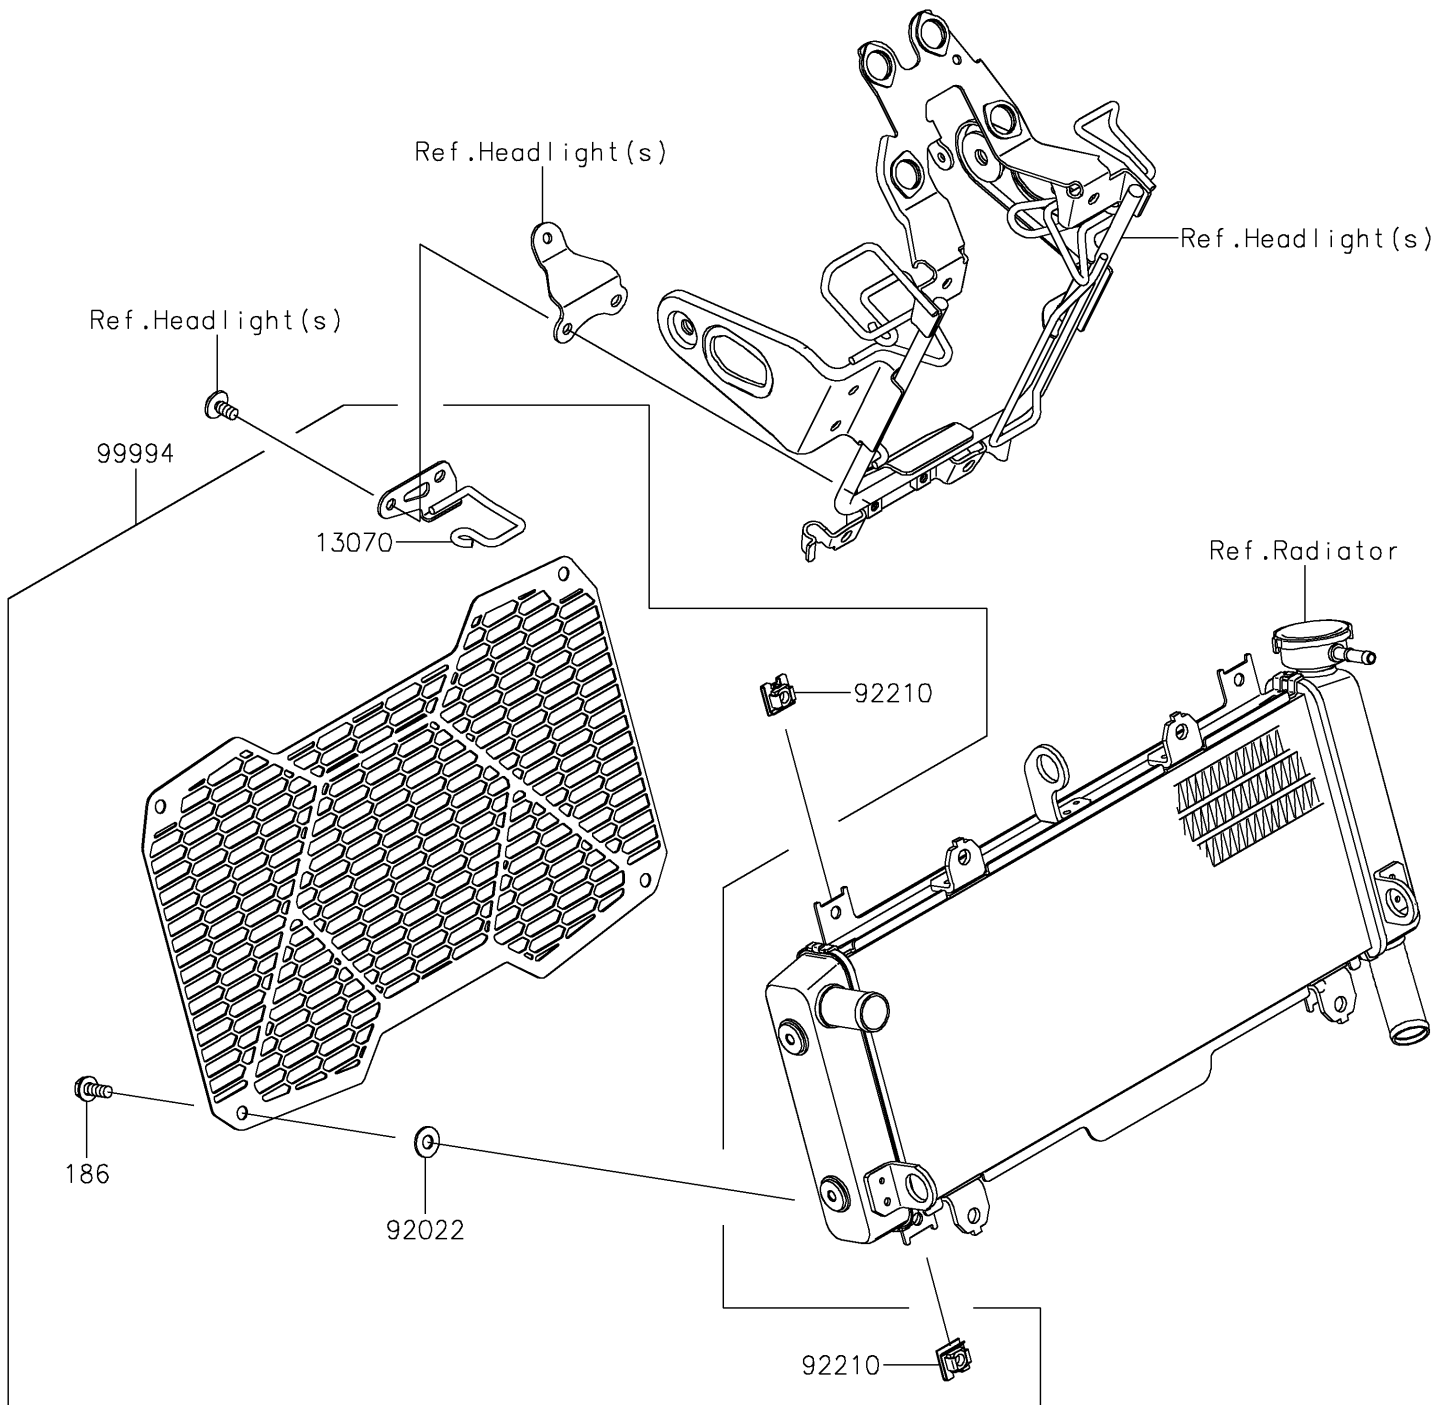

2026 Z650RS ABS

PARTS DIAGRAM

Accessory(Radiator Screen)

F2910

2026 Z650RS ABS

PARTS LIST

Accessory(Radiator Screen)

ITEM NAME

PART NUMBER

QUANTITY
