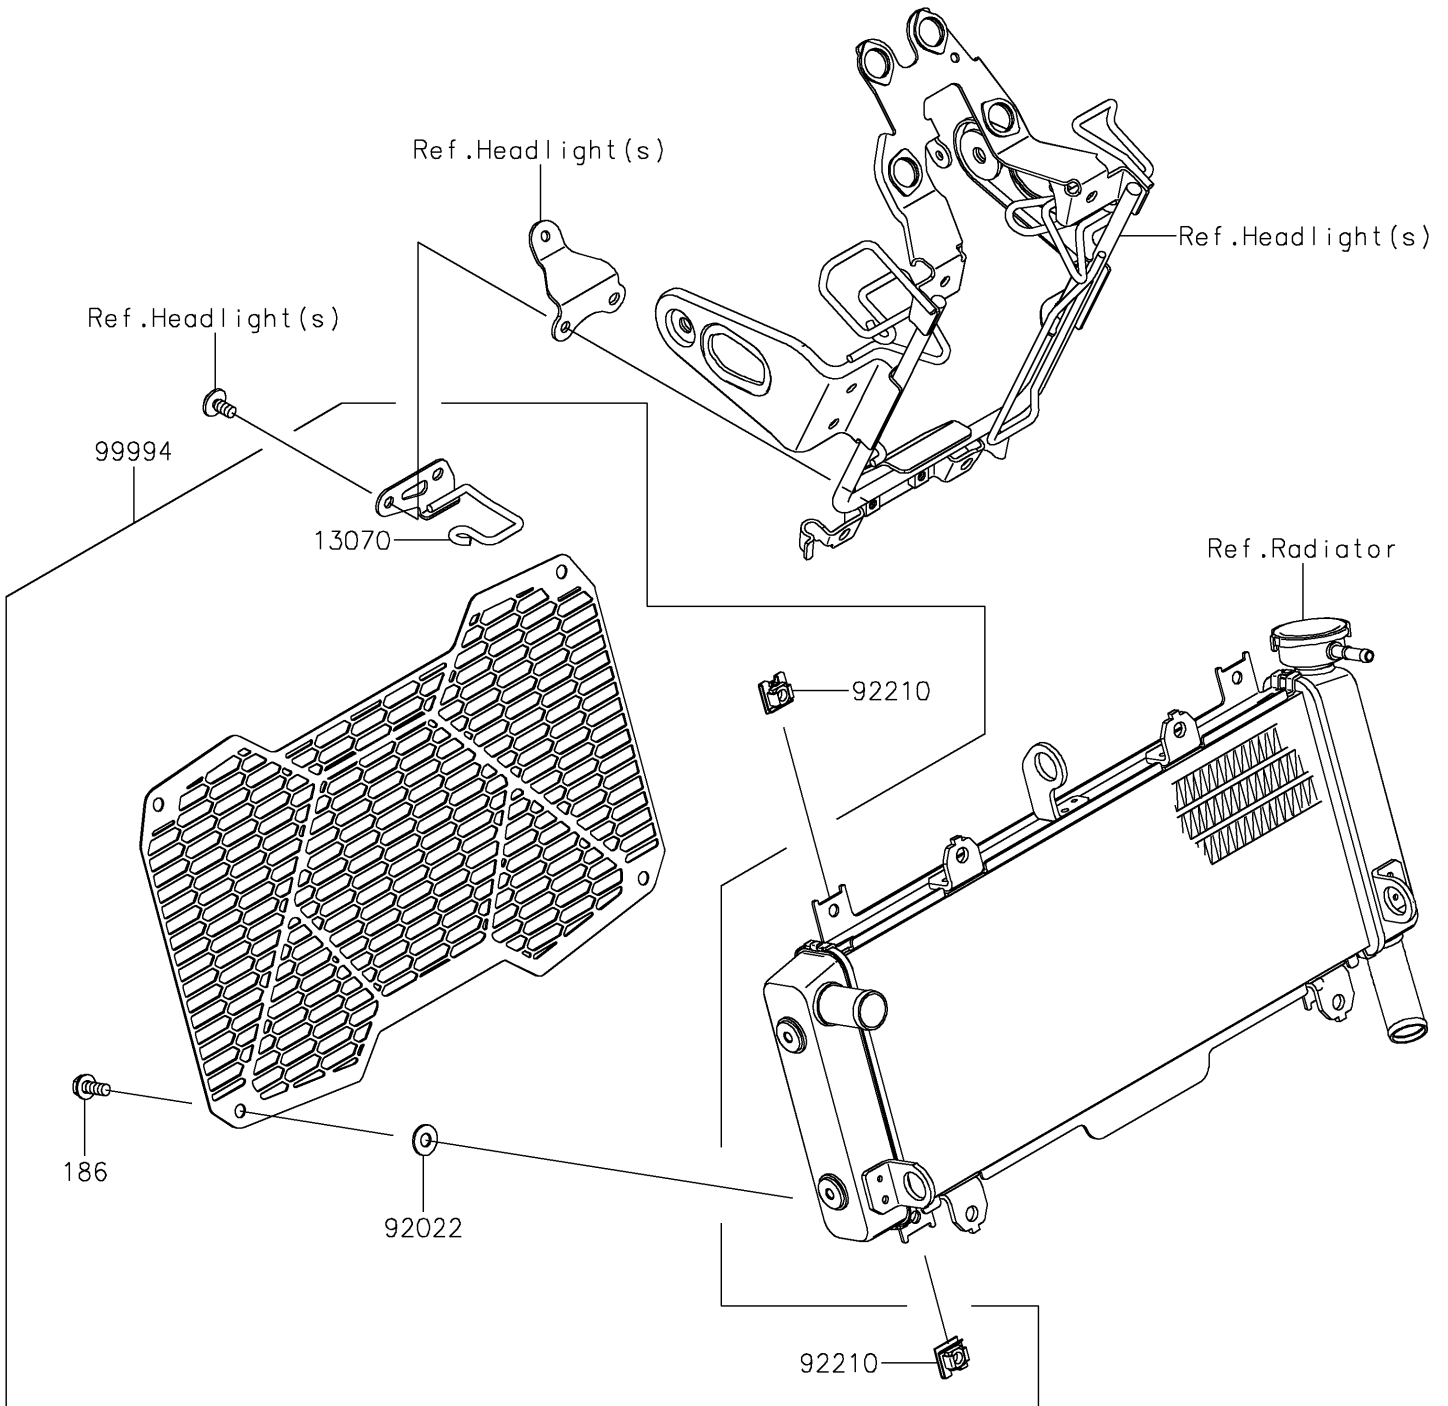

2025 Z650RS

PARTS DIAGRAM

Accessory(Radiator Screen)

F2910

2025 Z650RS

PARTS LIST

Accessory(Radiator Screen)

ITEM NAME

PART NUMBER

QUANTITY
