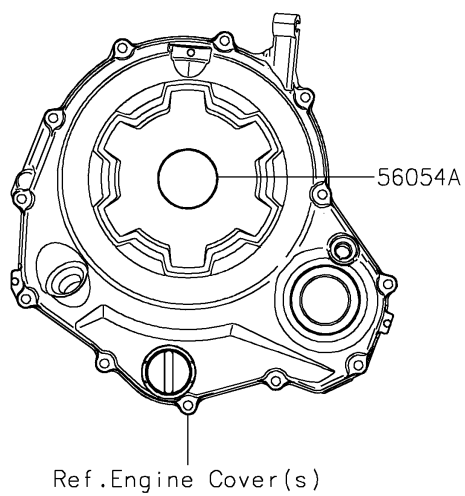

2026 Z650RS ABS

PARTS DIAGRAM

Decals(Ebony)(RTFBL)

Kawasaki

Let the Good Times Roll®

F2861C

2026 Z650RS ABS

PARTS LIST

Decals(Ebony)(RTFBL)

ITEM NAME

PART NUMBER

QUANTITY
