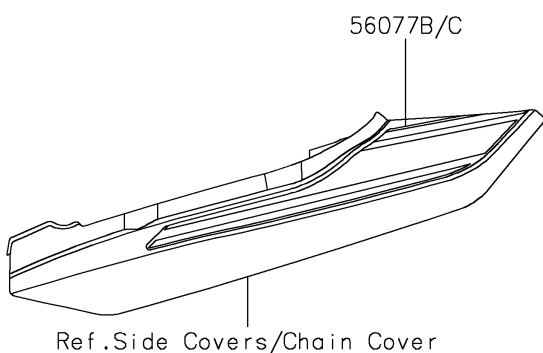

2026 Z650RS ABS

PARTS DIAGRAM

Decals(Ebony)(RTFBL)

Kawasaki

Let the Good Times Roll®

F2861C

2026 Z650RS ABS

PARTS LIST

Decals(Ebony)(RTFBL)

ITEM NAME

PART NUMBER

QUANTITY
