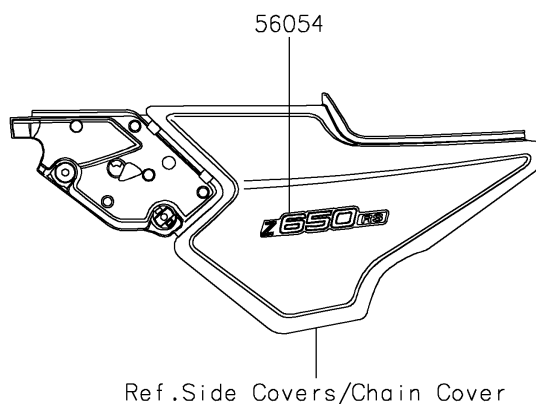

2026 Z650RS ABS

PARTS DIAGRAM

Decals(Ebony)(RTFBL)

Kawasaki

Let the Good Times Roll®

F2861C

2026 Z650RS ABS

PARTS LIST

Decals(Ebony)(RTFBL)

ITEM NAME

PART NUMBER

QUANTITY
