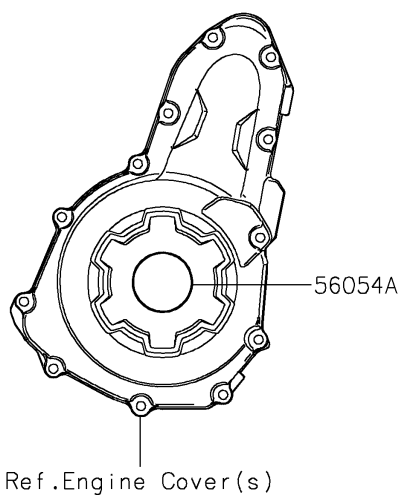

2026 Z650RS ABS

PARTS DIAGRAM

Decals(Ebony)(RTFBL)

Kawasaki

Let the Good Times Roll®

F2861C

2026 Z650RS ABS

PARTS LIST

Decals(Ebony)(RTFBL)

ITEM NAME

PART NUMBER

QUANTITY
