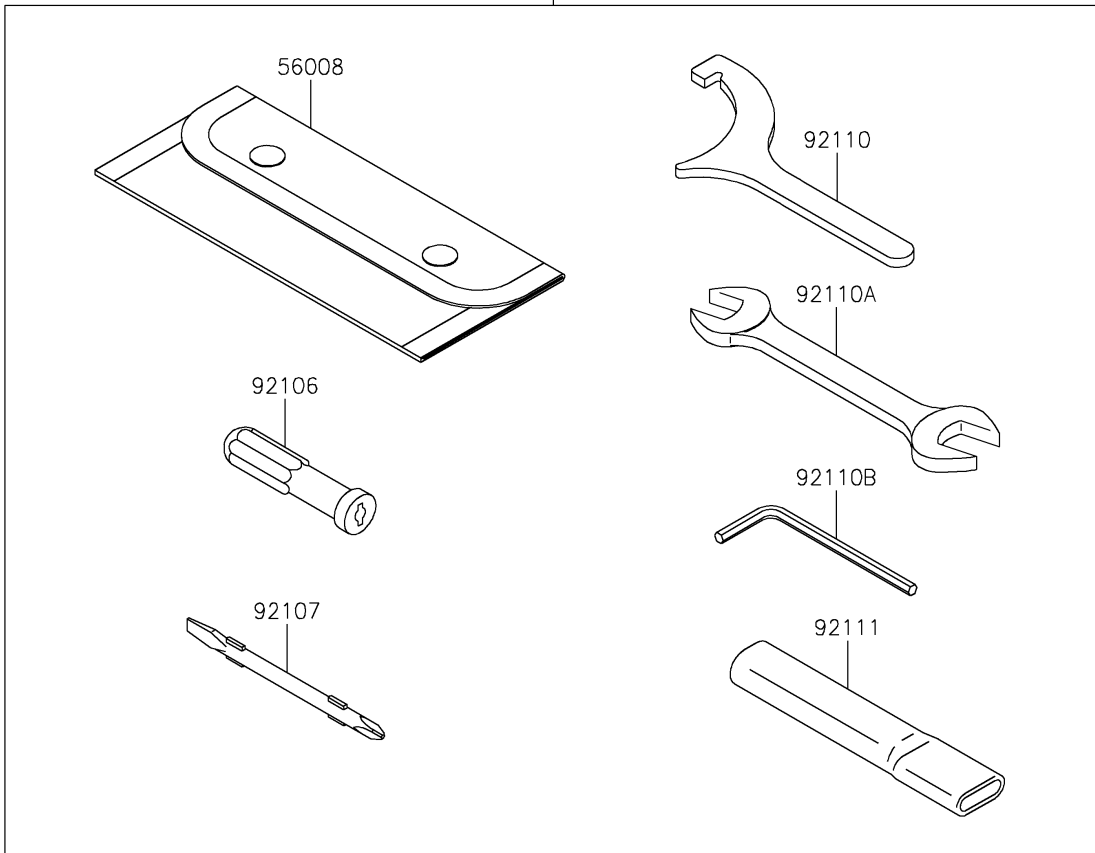

2026 Z650RS ABS

PARTS DIAGRAM

Owner's Tools

F2810

56007

2026 Z650RS ABS

PARTS LIST

Owner's Tools

Kawasaki

Let the Good Times Roll®

ITEM NAME

PART NUMBER

QUANTITY
