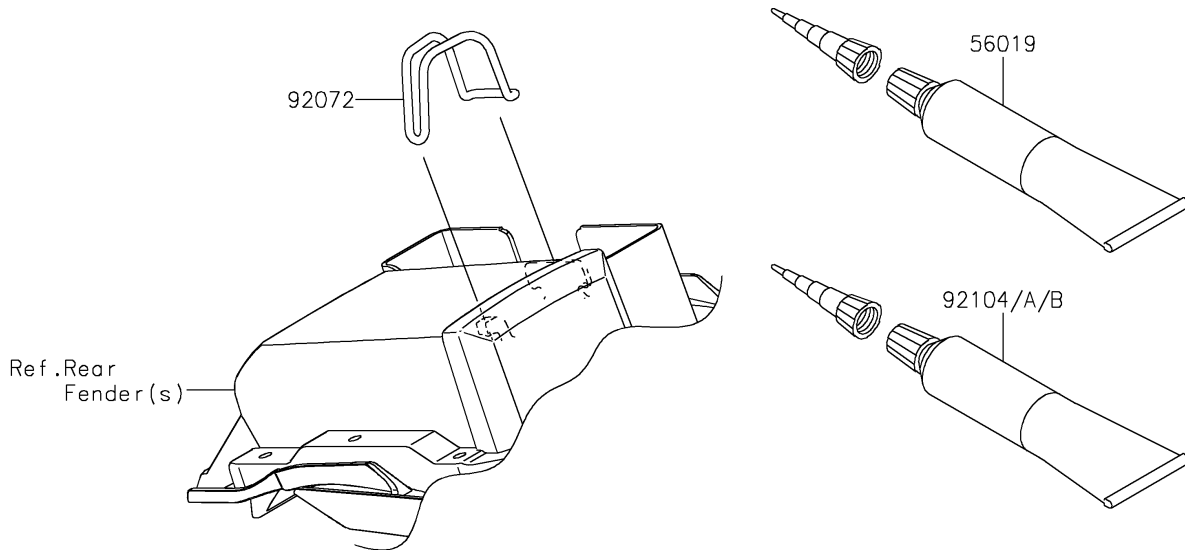

2026 Z650RS ABS

PARTS DIAGRAM

Owner's Tools

F2810

56007

2026 Z650RS ABS

PARTS LIST

Owner's Tools

Kawasaki

Let the Good Times Roll®

ITEM NAME

PART NUMBER

QUANTITY
