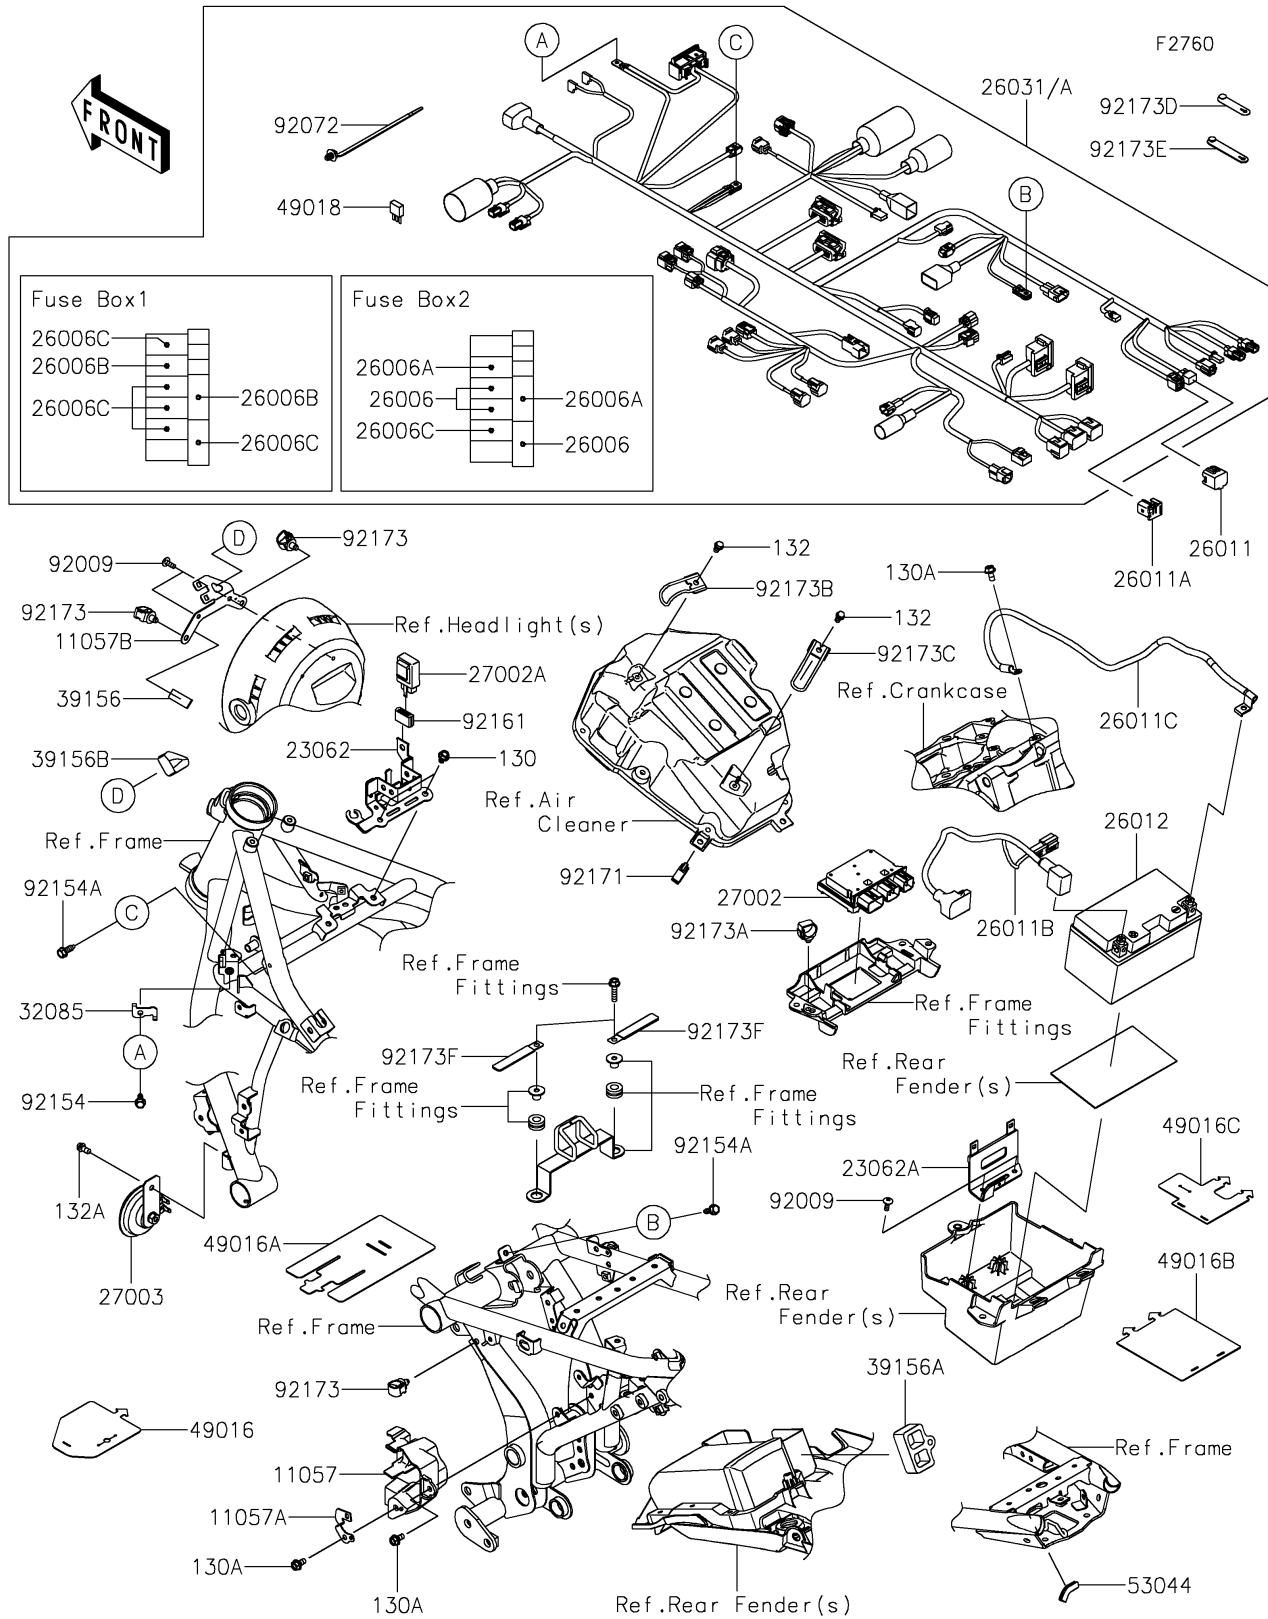

2026 Z650RS ABS

PARTS DIAGRAM

Chassis Electrical Equipment

2026 Z650RS ABS

PARTS LIST

Chassis Electrical Equipment

ITEM NAME

PART NUMBER

QUANTITY
