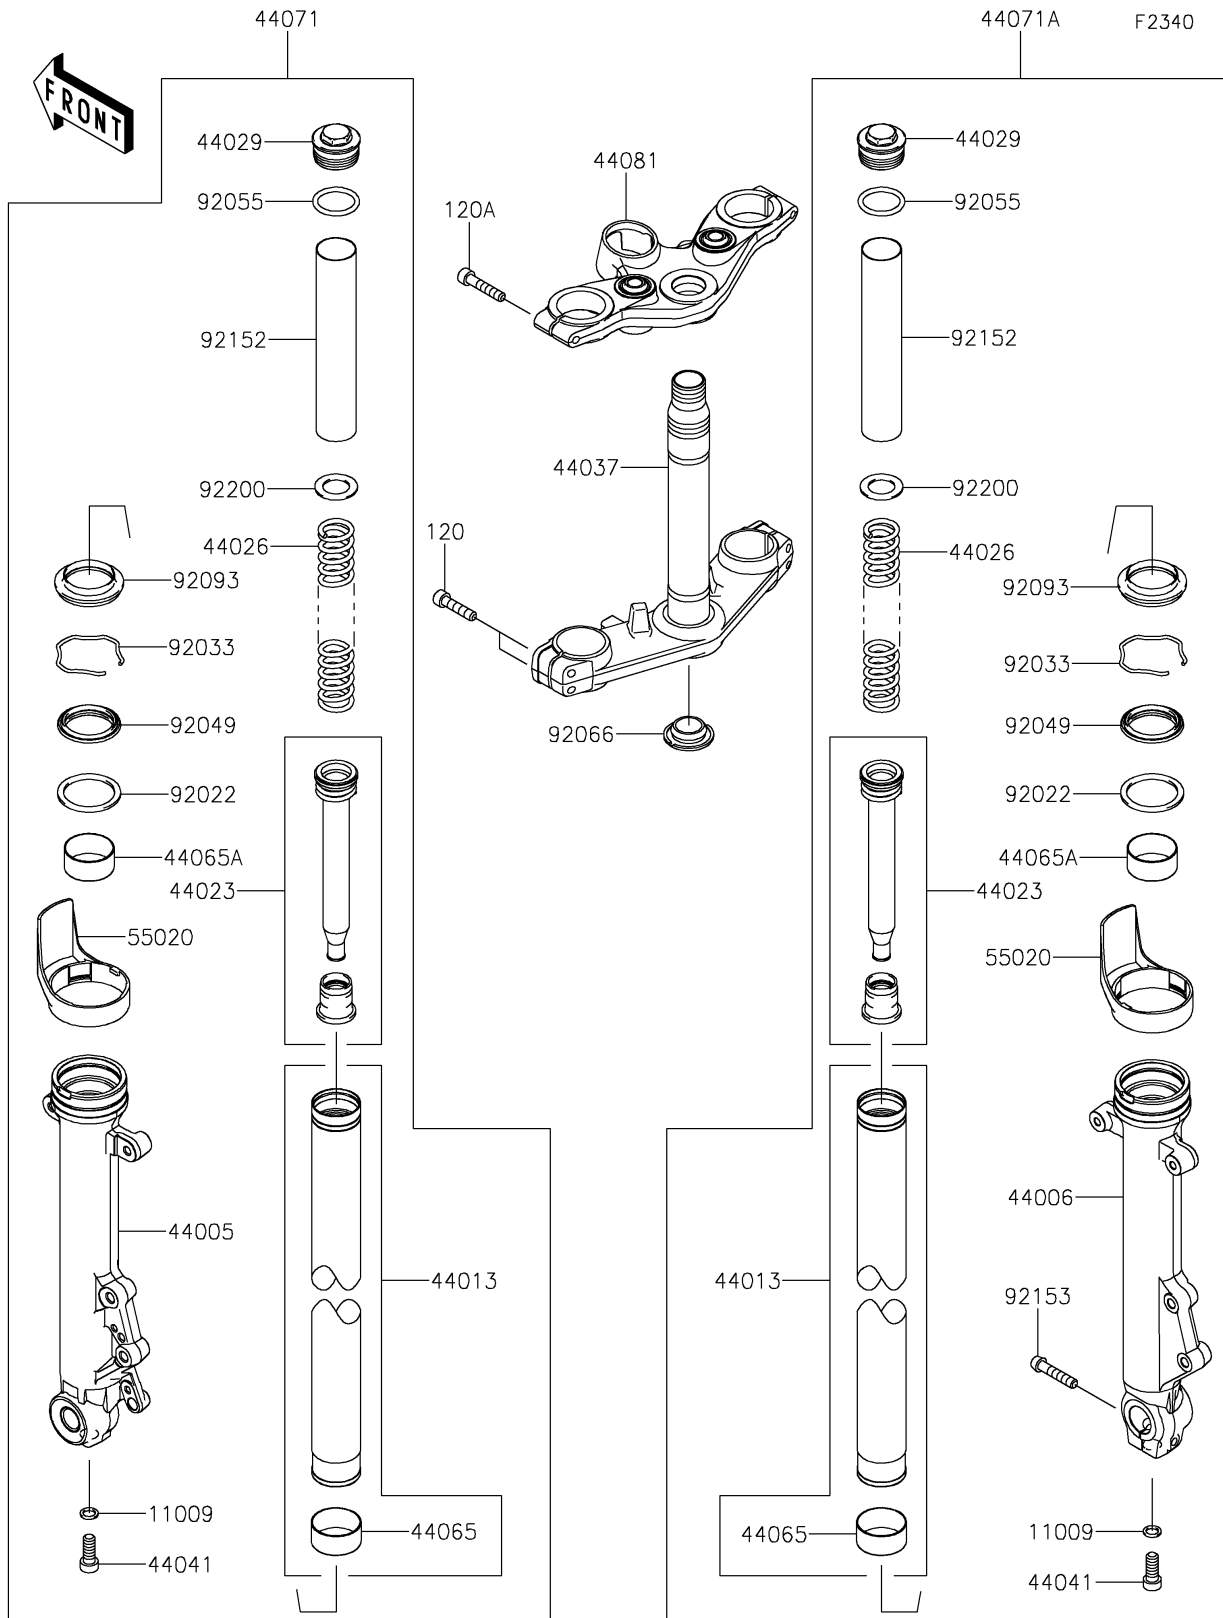

2026 Z650RS ABS

PARTS DIAGRAM

Front Fork

2026 Z650RS ABS

PARTS LIST

Front Fork

ITEM NAME

PART NUMBER

QUANTITY
