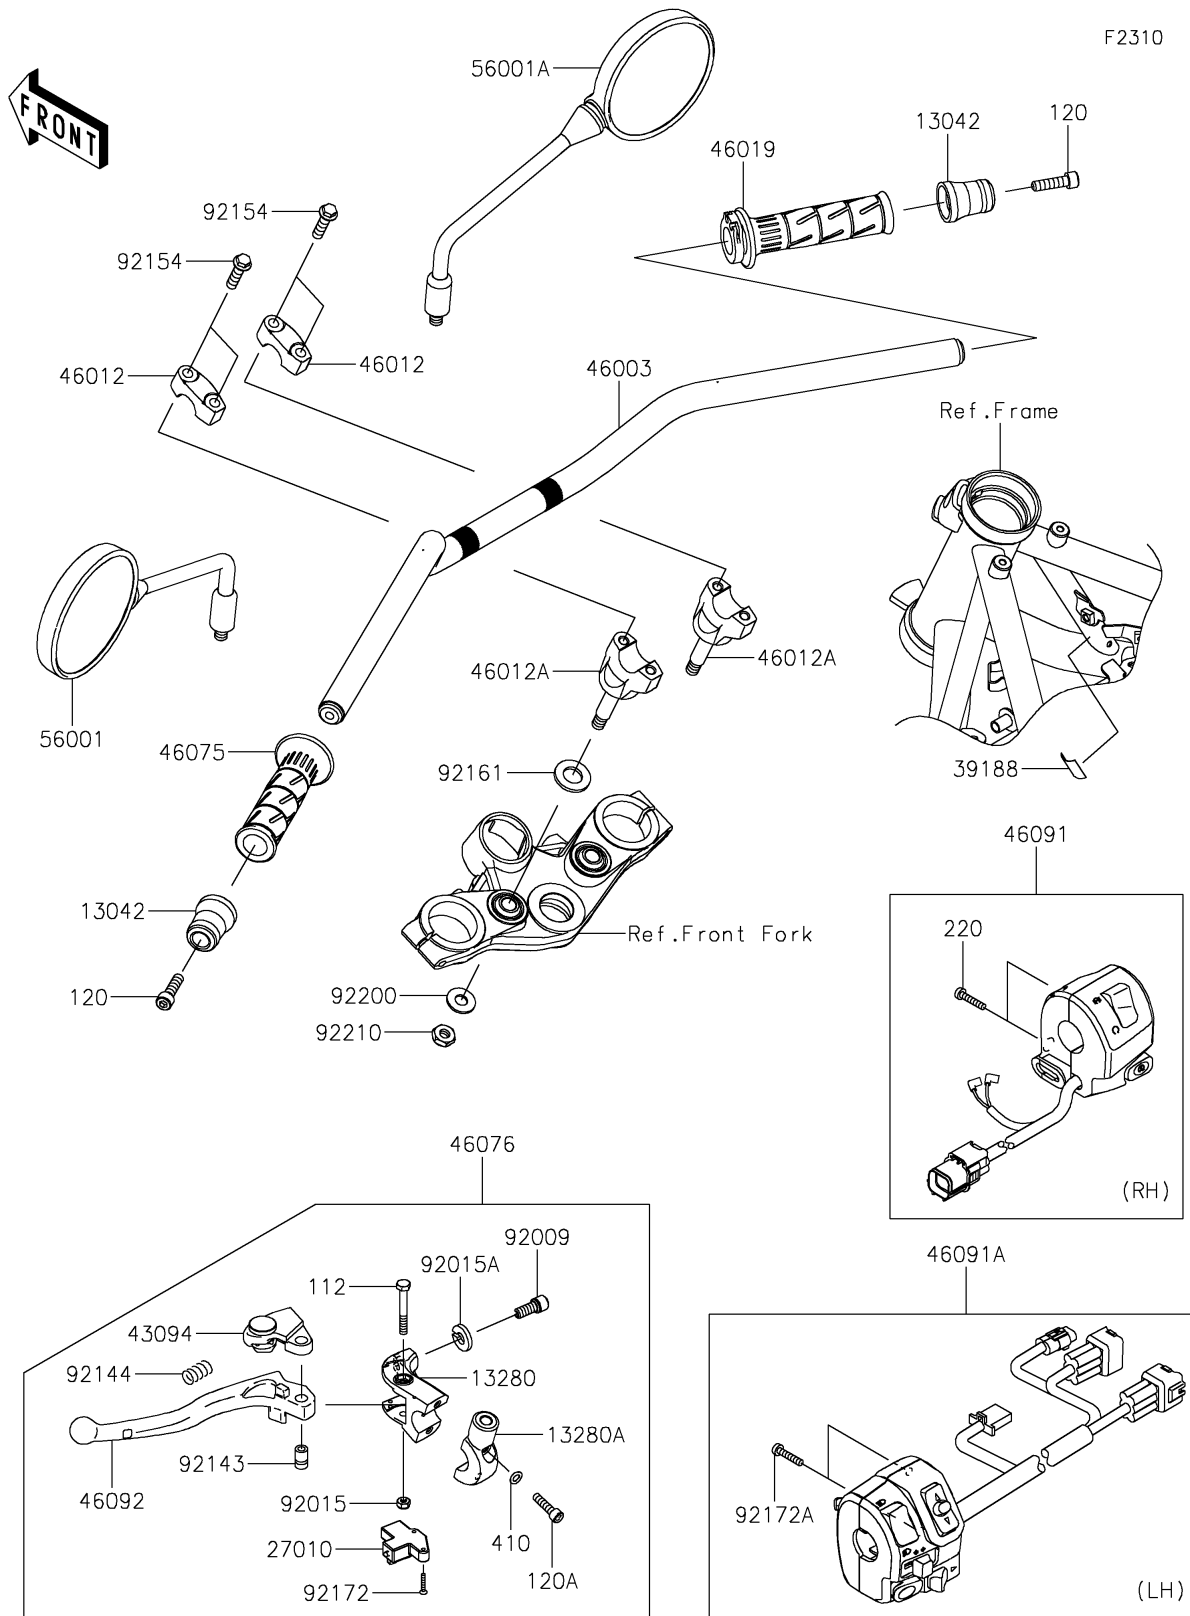

2026 Z650RS ABS

PARTS DIAGRAM

Handlebar

2026 Z650RS ABS

PARTS LIST

Handlebar

ITEM NAME

PART NUMBER

QUANTITY
