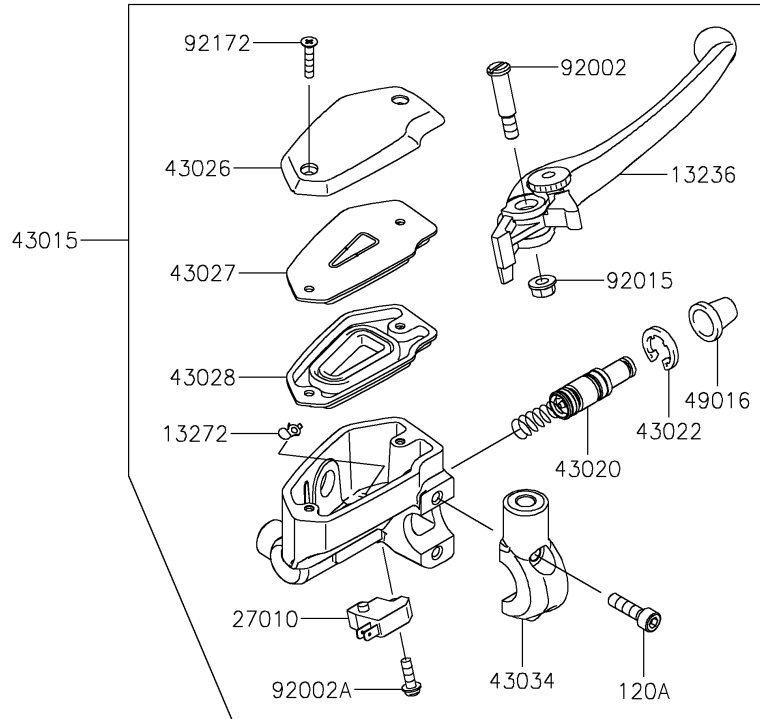

2025 Z650RS

PARTS DIAGRAM

Front Master Cylinder

F2291

2025 Z650RS

PARTS LIST

Front Master Cylinder

ITEM NAME

PART NUMBER

QUANTITY
