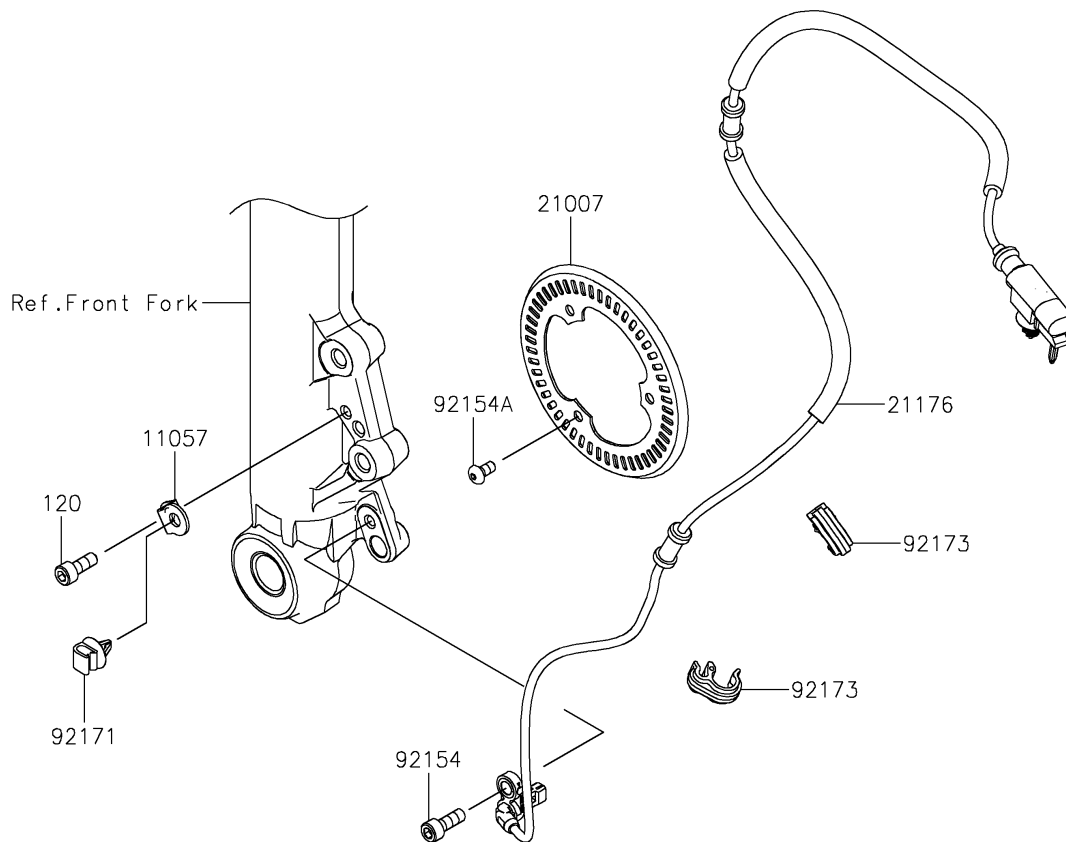

2025 Z650RS

PARTS DIAGRAM

Front Master Cylinder

F2291

2025 Z650RS

PARTS LIST

Front Master Cylinder

ITEM NAME

PART NUMBER

QUANTITY
