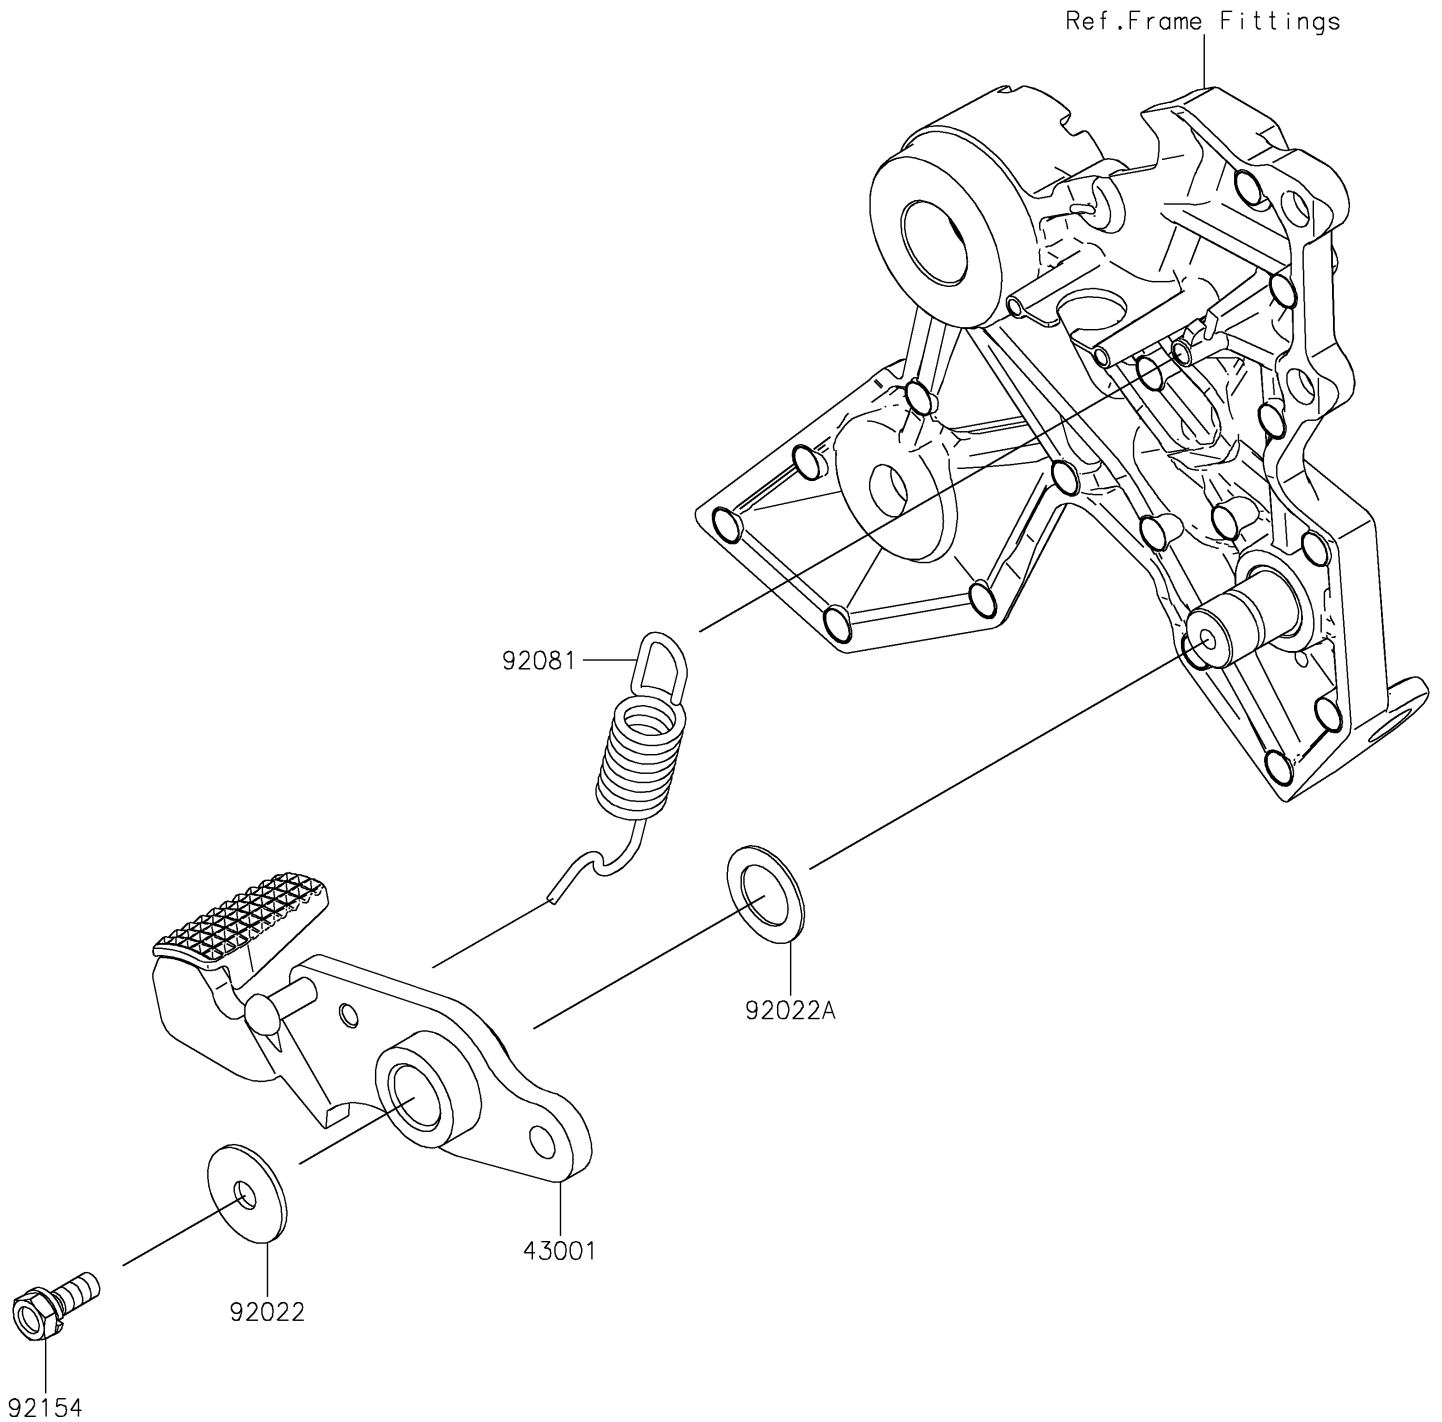

2026 Z650RS ABS

PARTS DIAGRAM

Brake Pedal/Torque Link

F2260

2026 Z650RS ABS

PARTS LIST

Brake Pedal/Torque Link

ITEM NAME

PART NUMBER

QUANTITY
