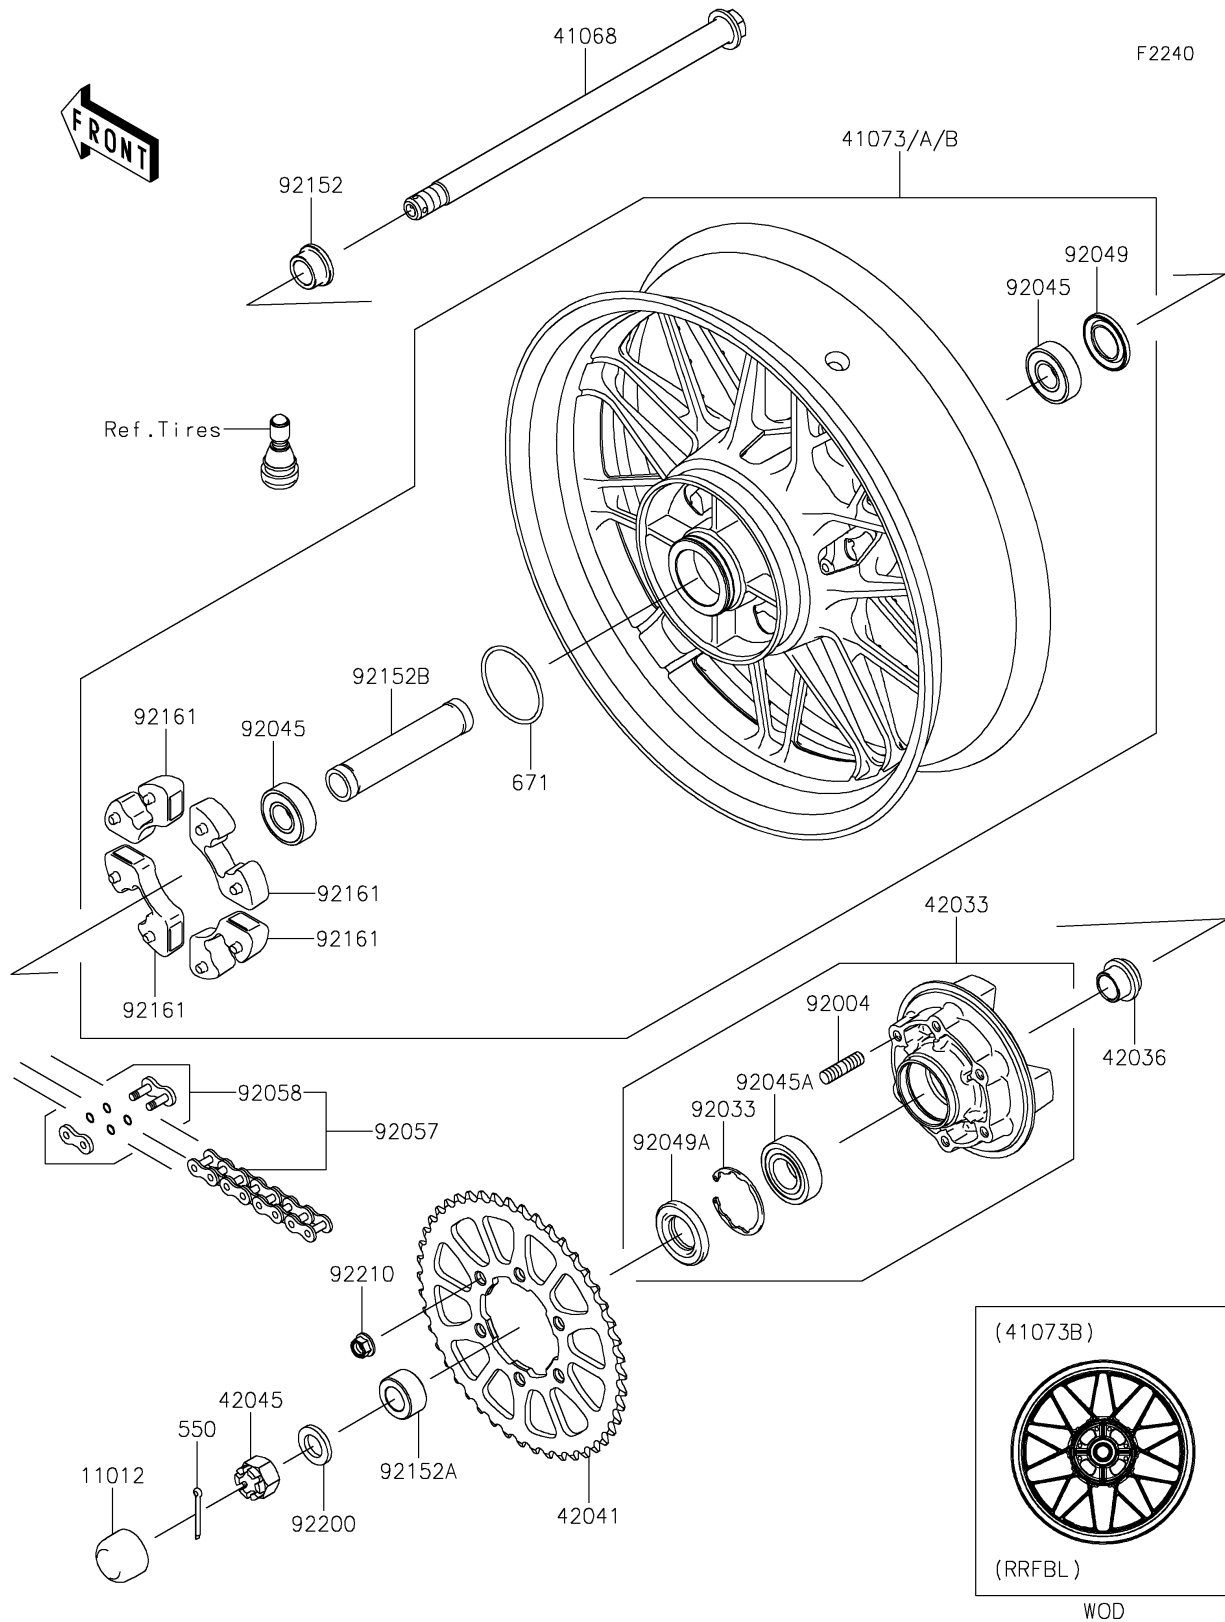

2026 Z650RS ABS

PARTS DIAGRAM

Rear Wheel/Chain

2026 Z650RS ABS

PARTS LIST

Rear Wheel/Chain

ITEM NAME

PART NUMBER

QUANTITY
