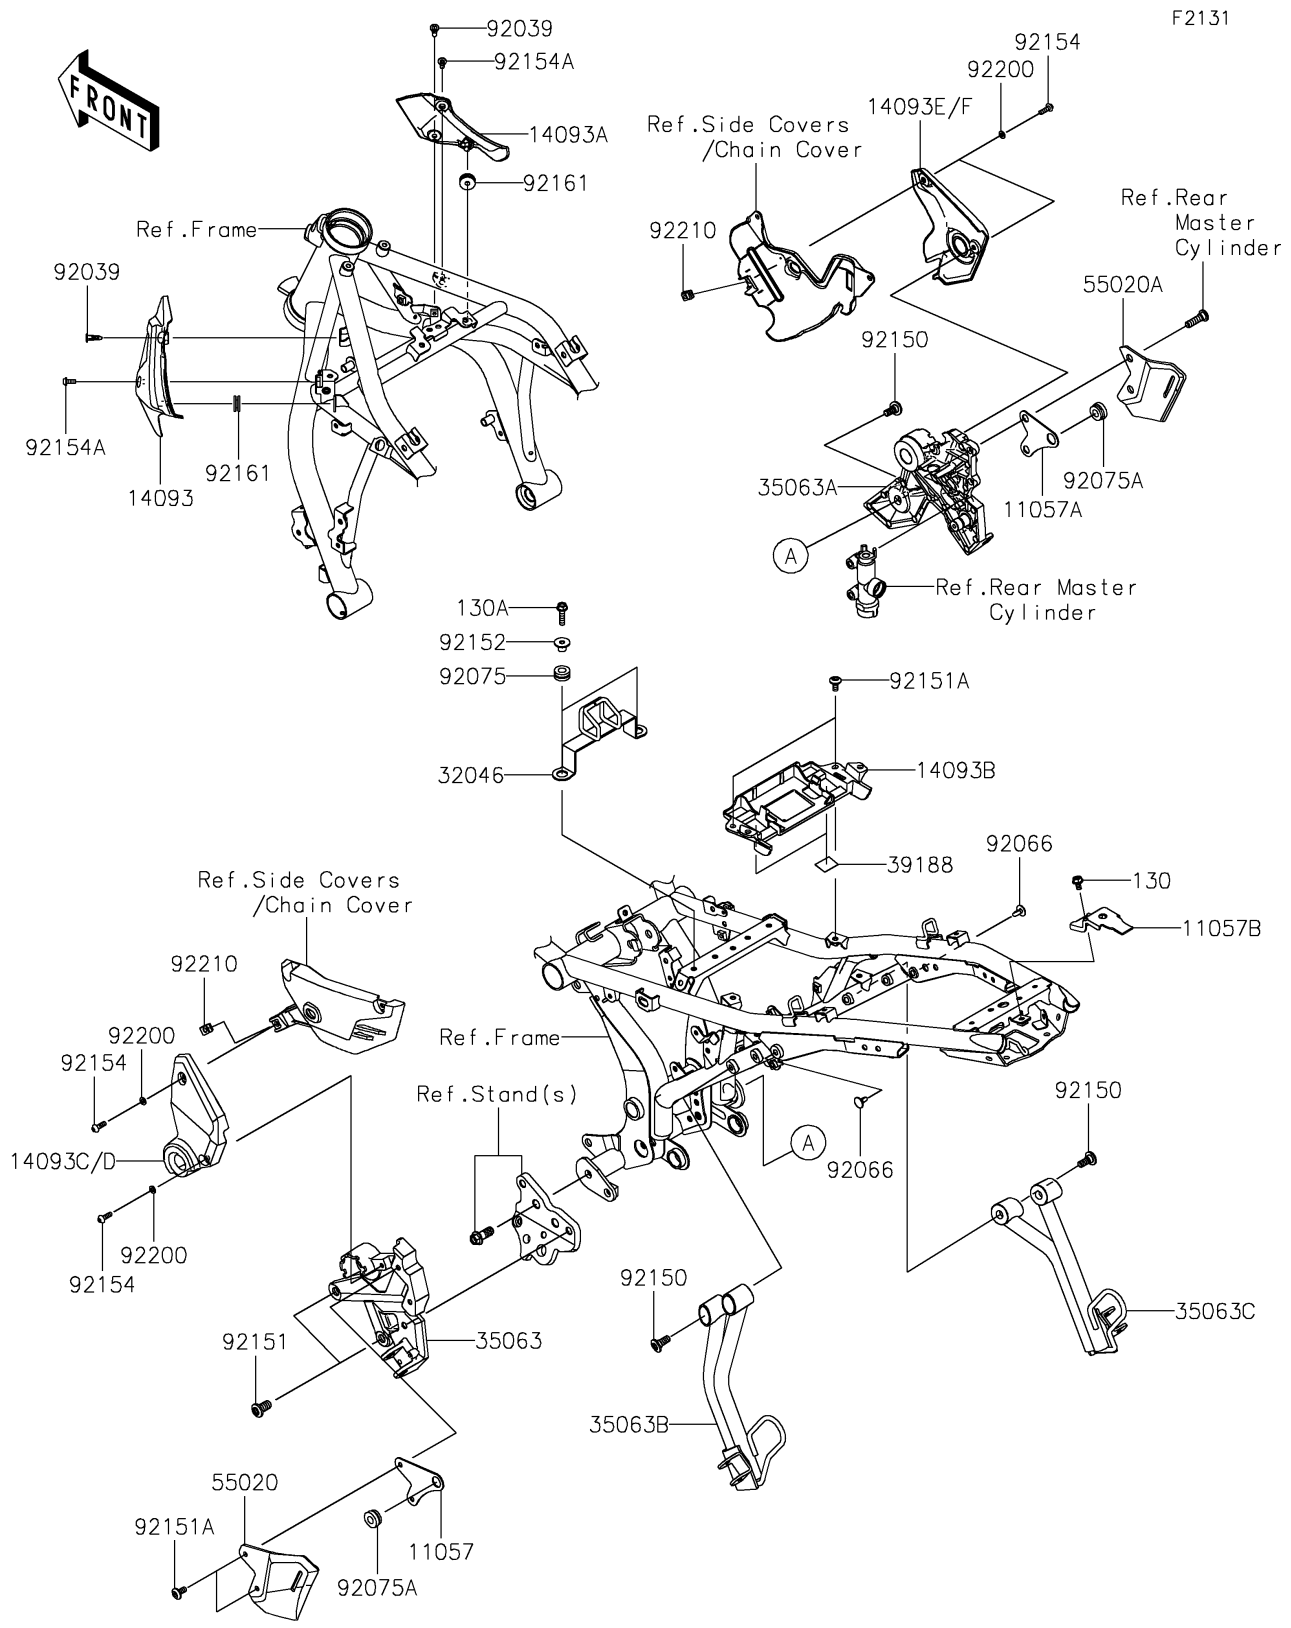

2026 Z650RS ABS

PARTS DIAGRAM

Frame Fittings

2026 Z650RS ABS

PARTS LIST

Frame Fittings

ITEM NAME

PART NUMBER

QUANTITY
