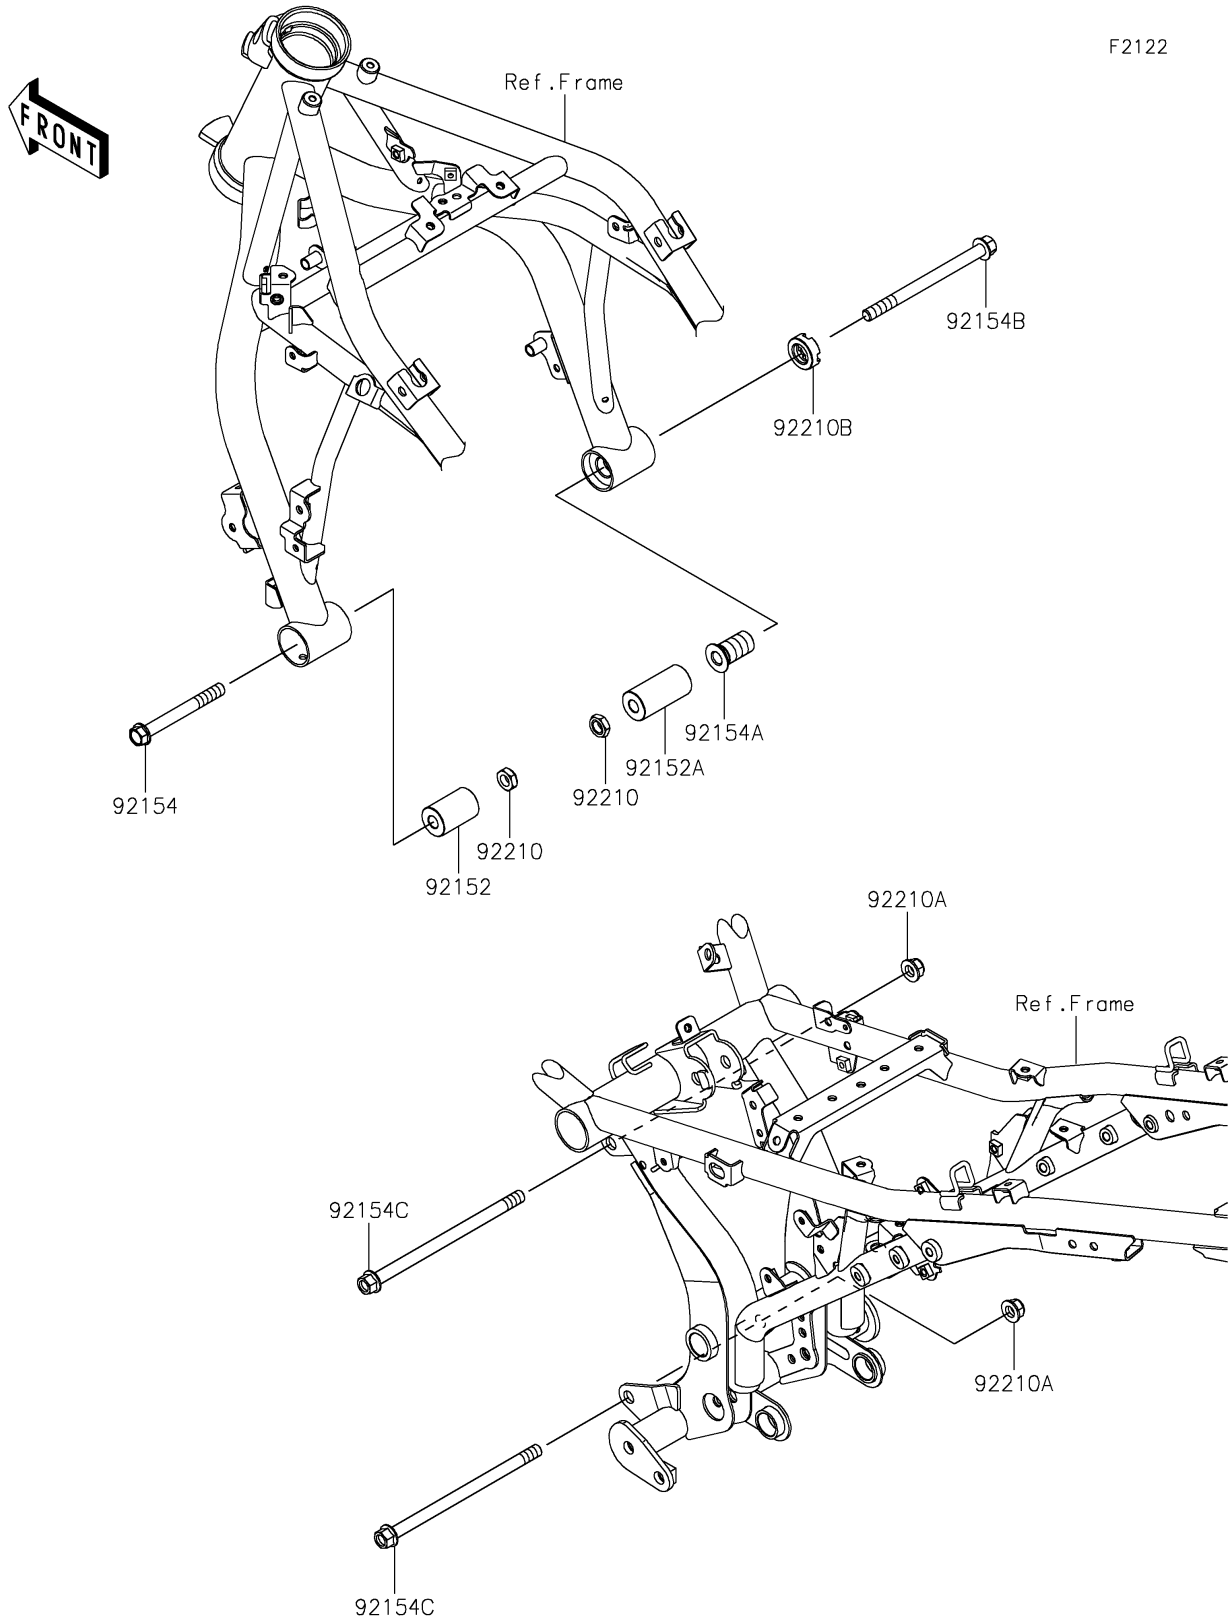

2026 Z650RS ABS

PARTS DIAGRAM

Engine Mount

2026 Z650RS ABS

PARTS LIST

Engine Mount

| ITEM NAME | PART NUMBER | QUANTITY |
|-----------|-------------|----------|
|-----------|-------------|----------|
