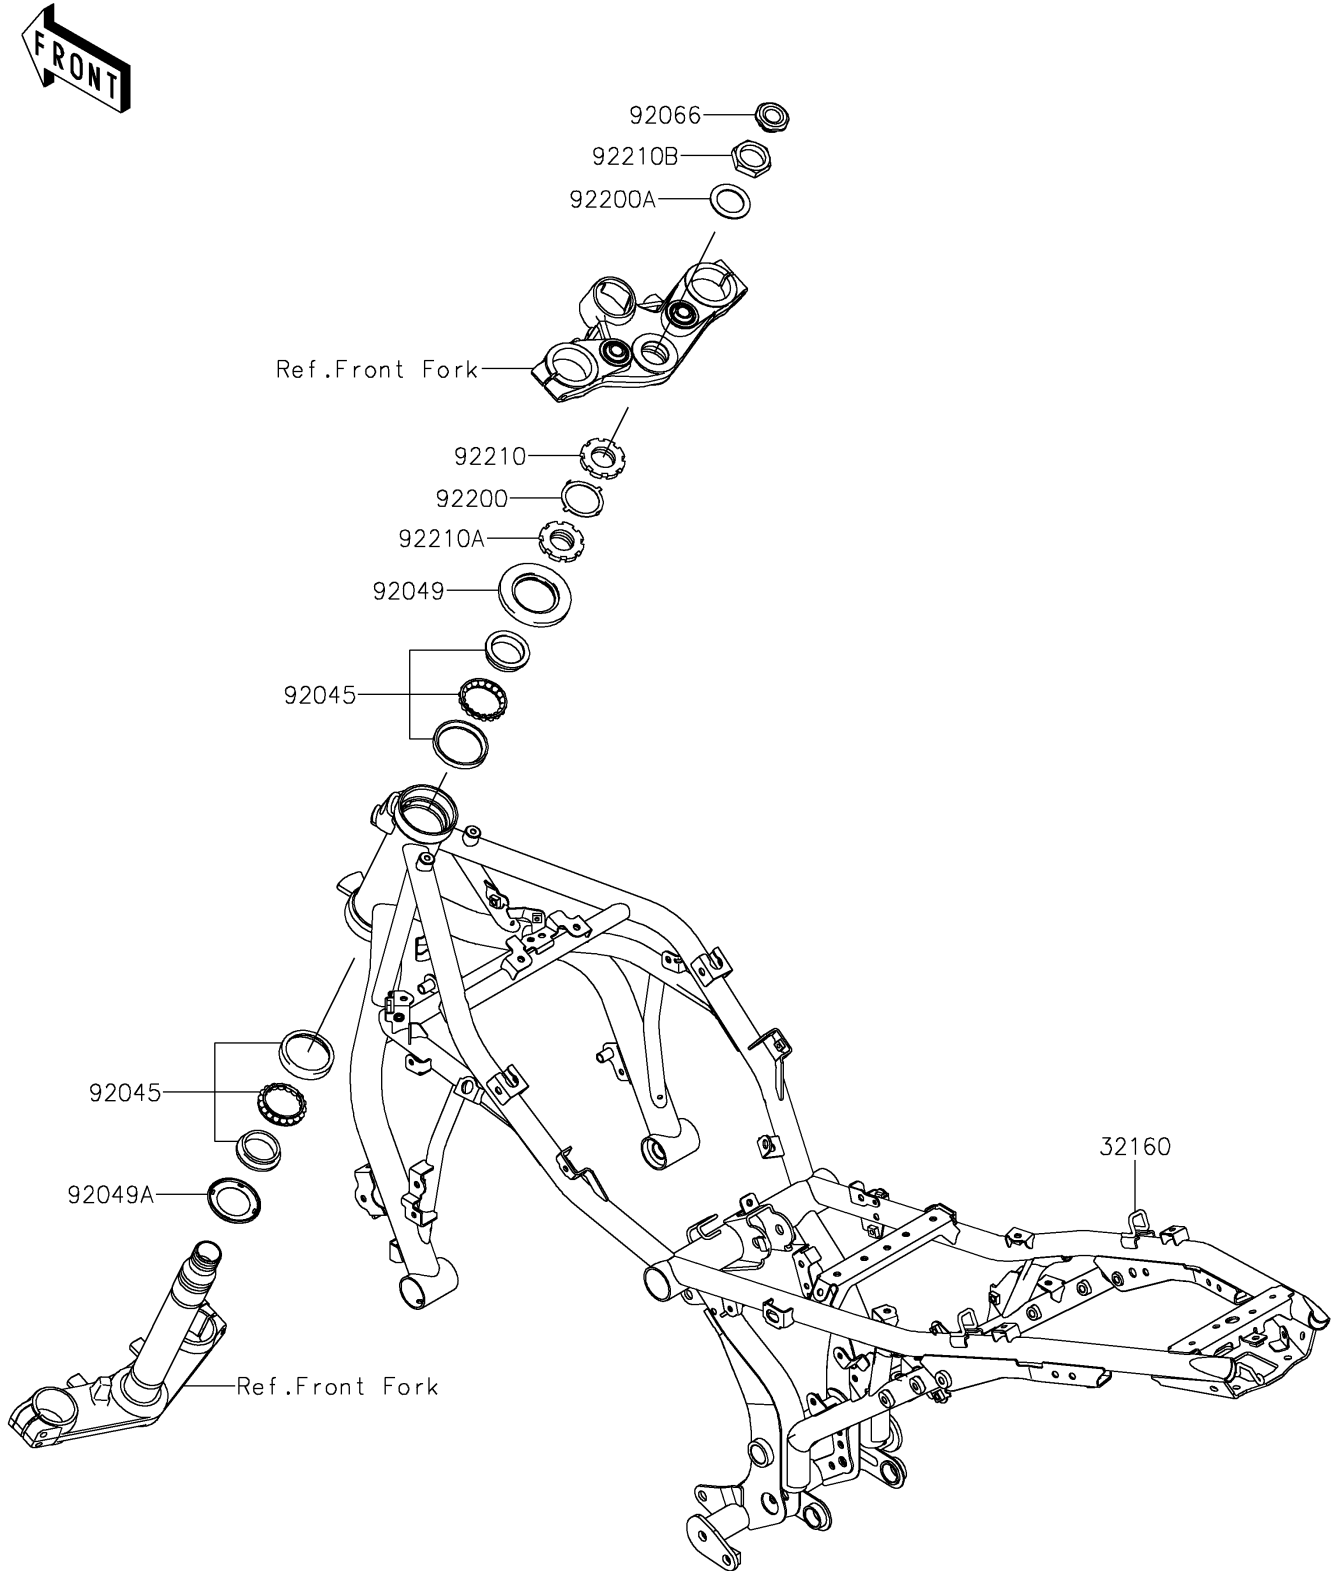

2026 Z650RS ABS

PARTS DIAGRAM

Frame

F2120

2026 Z650RS ABS

PARTS LIST

Frame

ITEM NAME

PART NUMBER

QUANTITY
