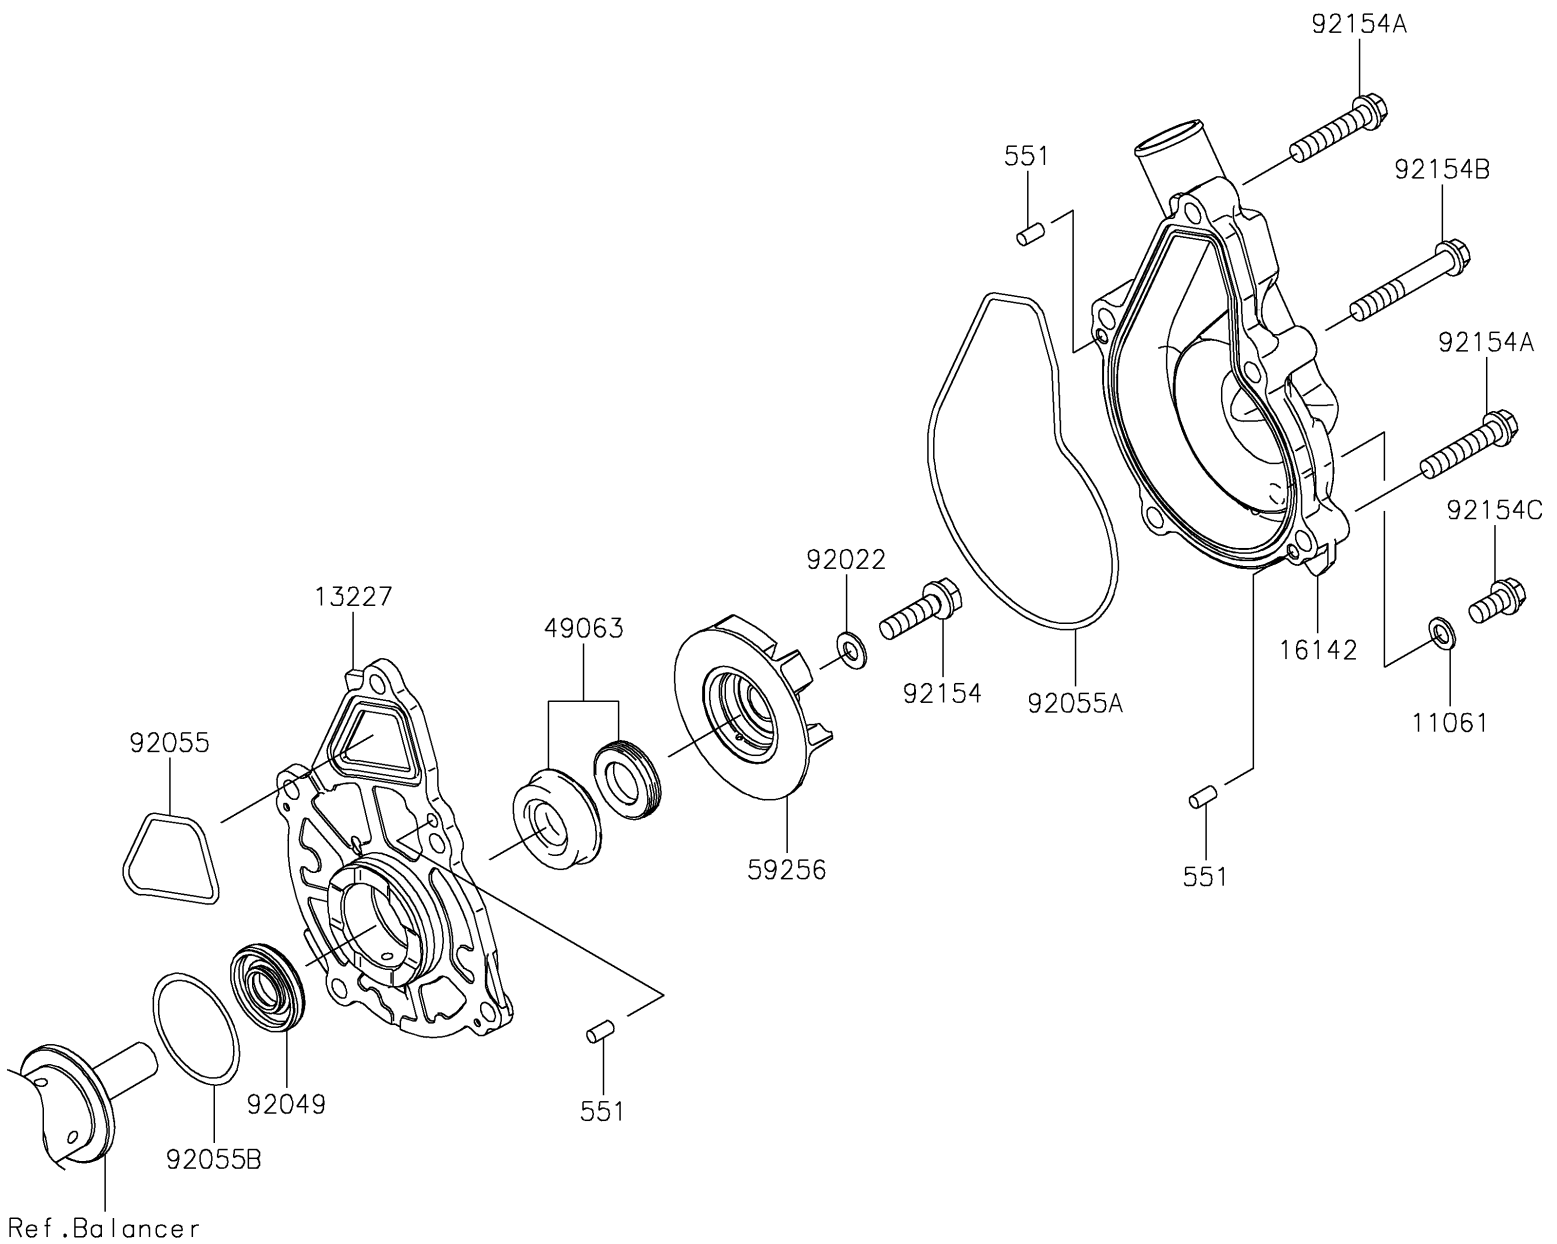

2026 Z650RS ABS

PARTS DIAGRAM

Water Pump

E3031

2026 Z650RS ABS

PARTS LIST

Water Pump

ITEM NAME

PART NUMBER

QUANTITY
