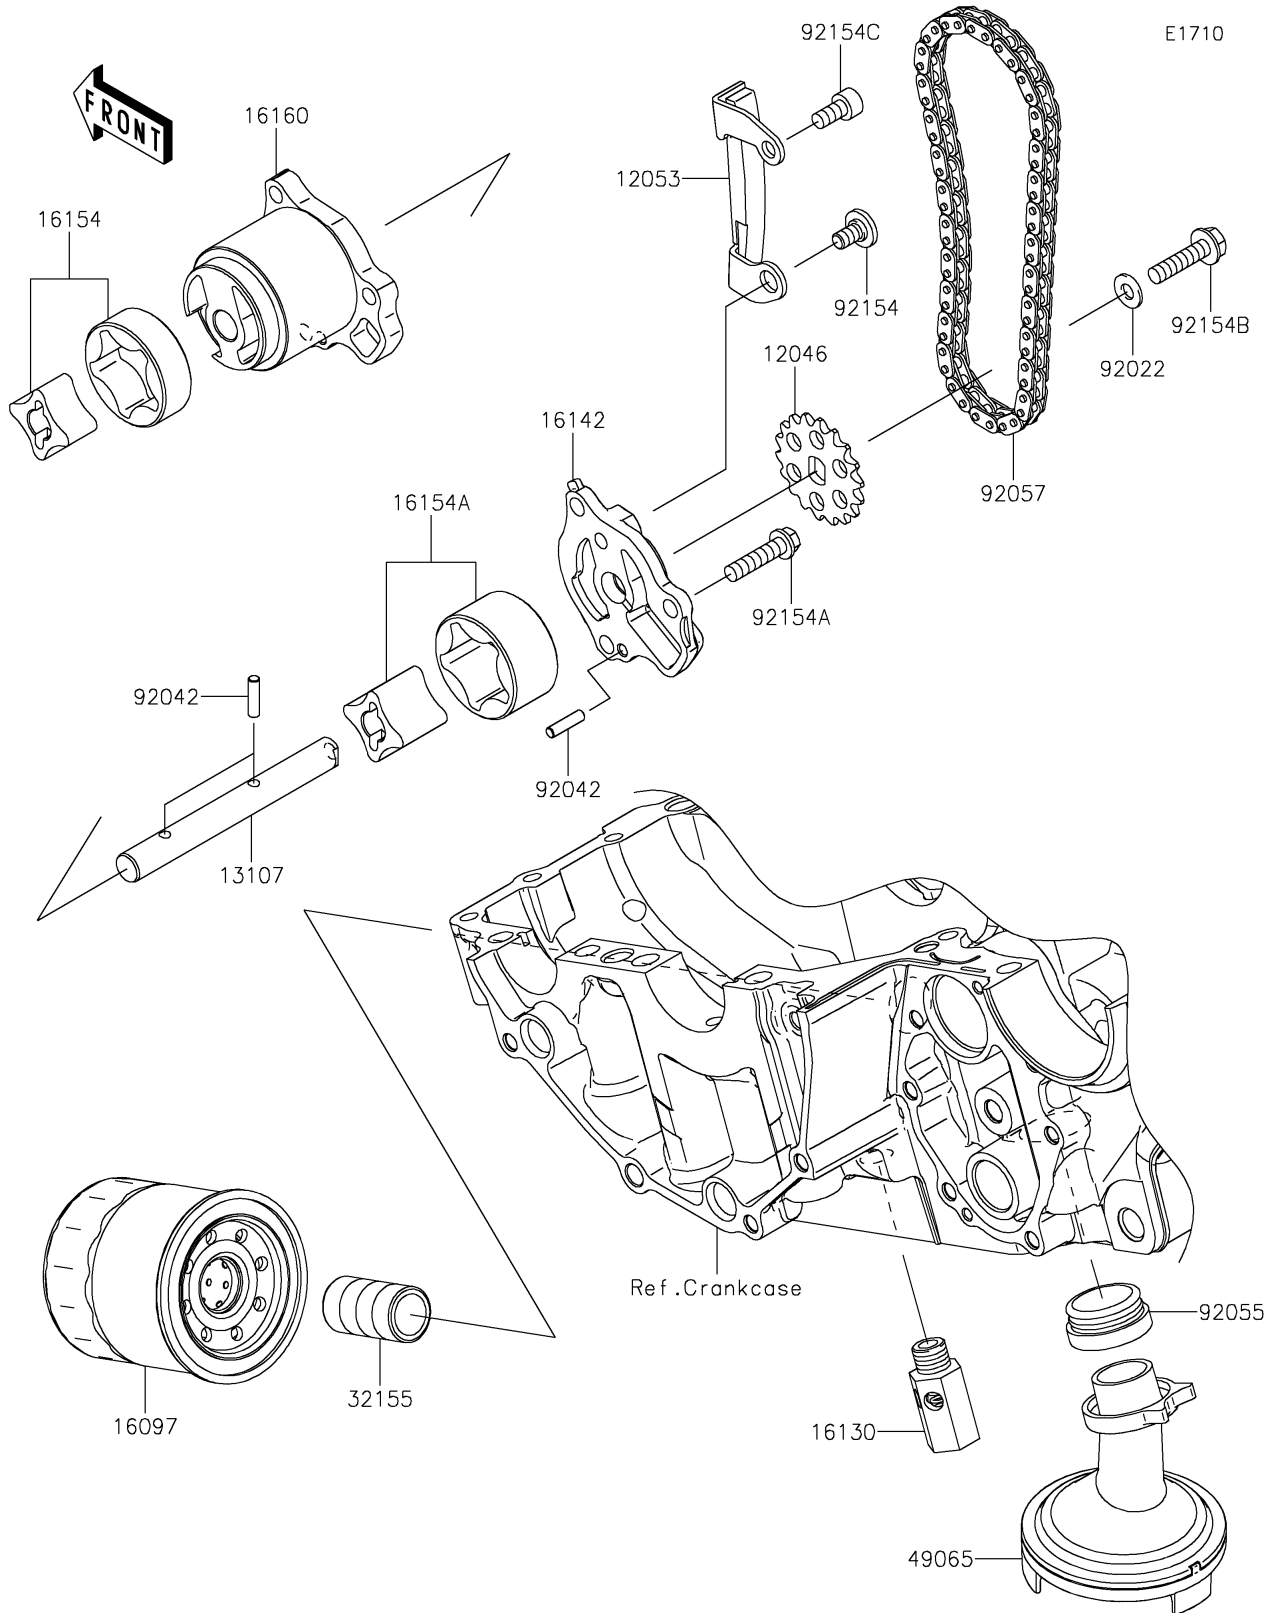

2026 Z650RS ABS

PARTS DIAGRAM

Oil Pump/Oil Filter

2026 Z650RS ABS

PARTS LIST

Oil Pump/Oil Filter

ITEM NAME

PART NUMBER

QUANTITY
