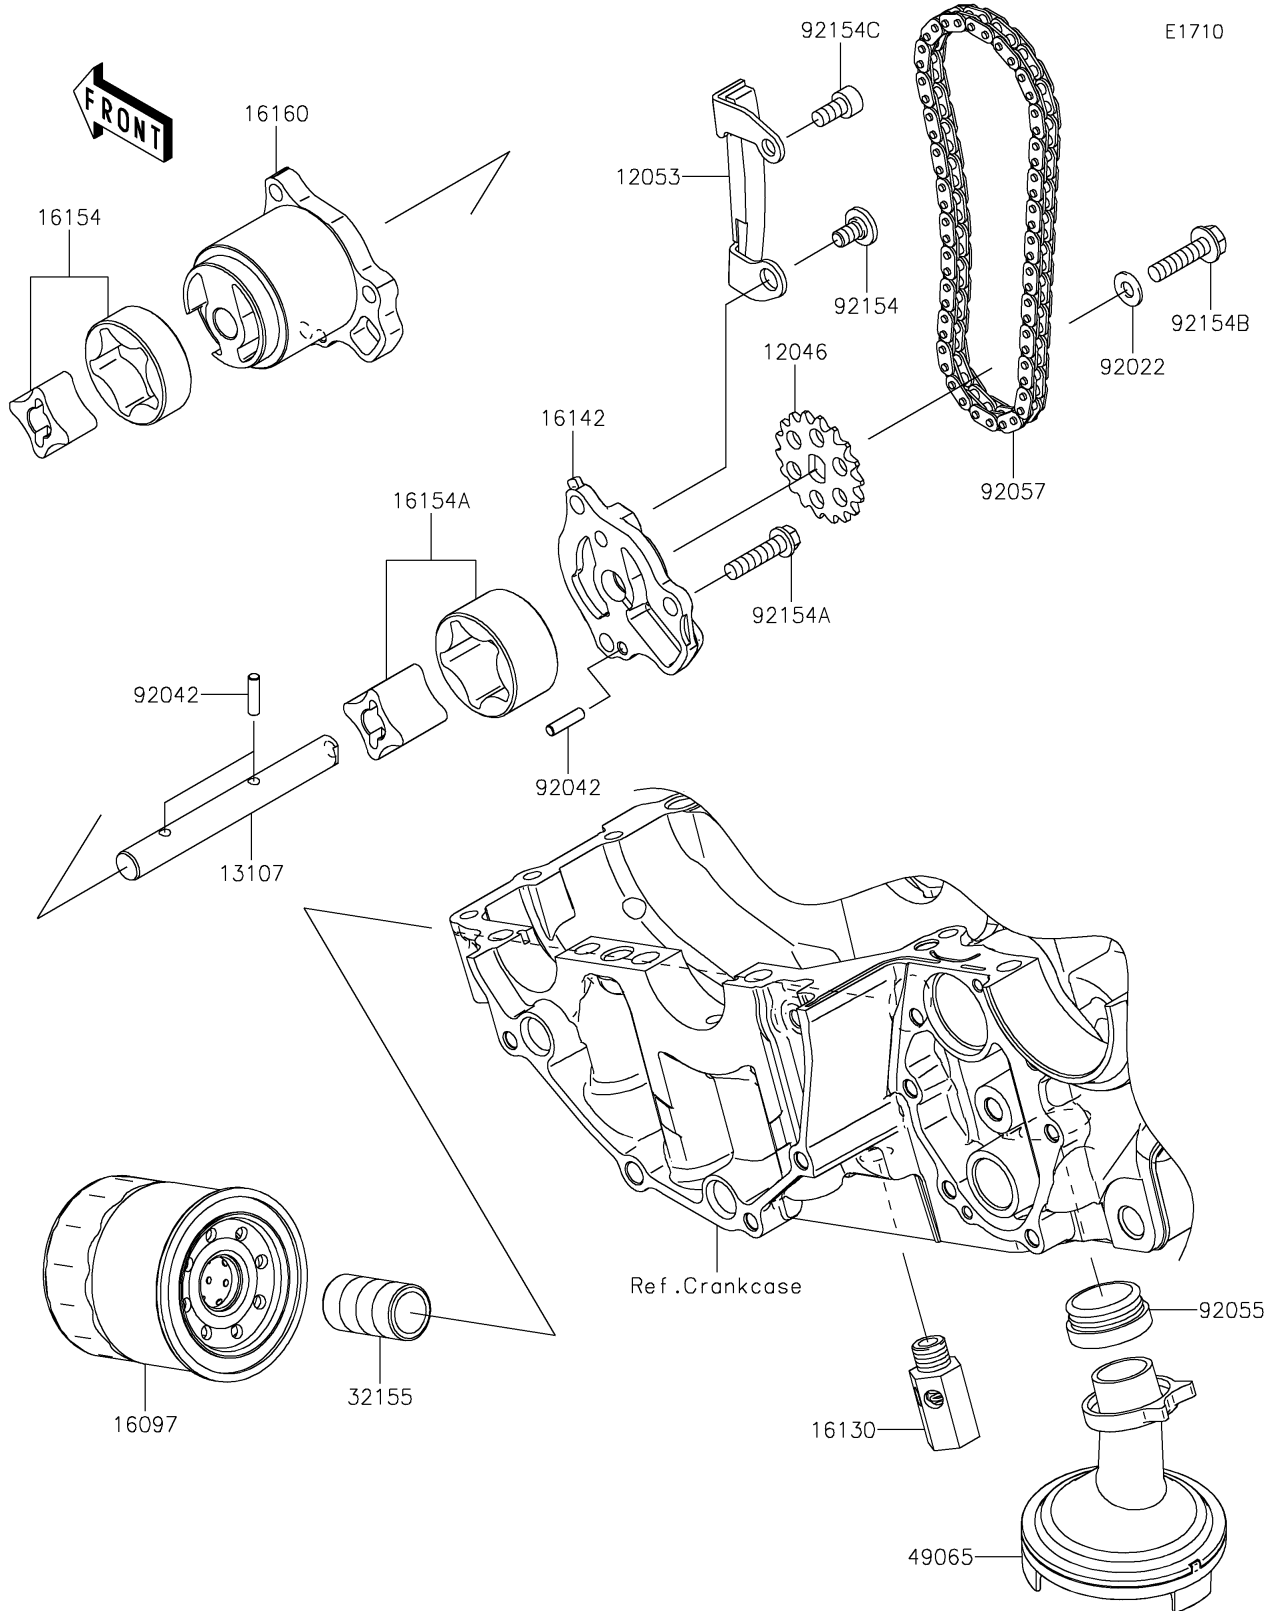

2024 Z650RS ABS

PARTS DIAGRAM

Oil Pump/Oil Filter

2024 Z650RS ABS

PARTS LIST

Oil Pump/Oil Filter

ITEM NAME	PART NUMBER	QUANTITY
SPROCKET,18T,BF04M (Ref # 12046)	12046-0040	1
GUIDE-CHAIN (Ref # 12053)	12053-0071	1
SHAFT,OIL PUMP (Ref # 13107)	13107-0772	1
FILTER-ASSY-OIL (Ref # 16097)	16097-0008	1
VALVE-ASSY-RELIEF (Ref # 16130)	16130-0552	1
COVER-PUMP (Ref # 16142)	16142-0712	1
ROTOR-PUMP,L=14 (Ref # 16154)	16154-0037	1
ROTOR-PUMP,40.56X22 (Ref # 16154A)	16154-1115	1
BODY (Ref # 16160)	16160-0110	1
PIPE,OIL FILTER (Ref # 32155)	32155-0029	1
FILTER-OIL (Ref # 49065)	49065-0708	1
WASHER,6X12.8X1.2 (Ref # 92022)	92022-1827	1
PIN,DOWEL,4X15.8 (Ref # 92042)	92042-014	3
RING-O,OIL FILTER (Ref # 92055)	92055-1354	1
CHAIN,DID 215FD-DHA,56LE (Ref # 92057)	92057-0098	1
BOLT,SOCKET,6X11 (Ref # 92154)	92154-0188	1
BOLT,FLANGED,6X25 (Ref # 92154A)	92154-0783	3
BOLT,FLANGED,6X25 (Ref # 92154B)	92154-0811	1
BOLT,SOCKET,6X12 (Ref # 92154C)	92154-0812	1