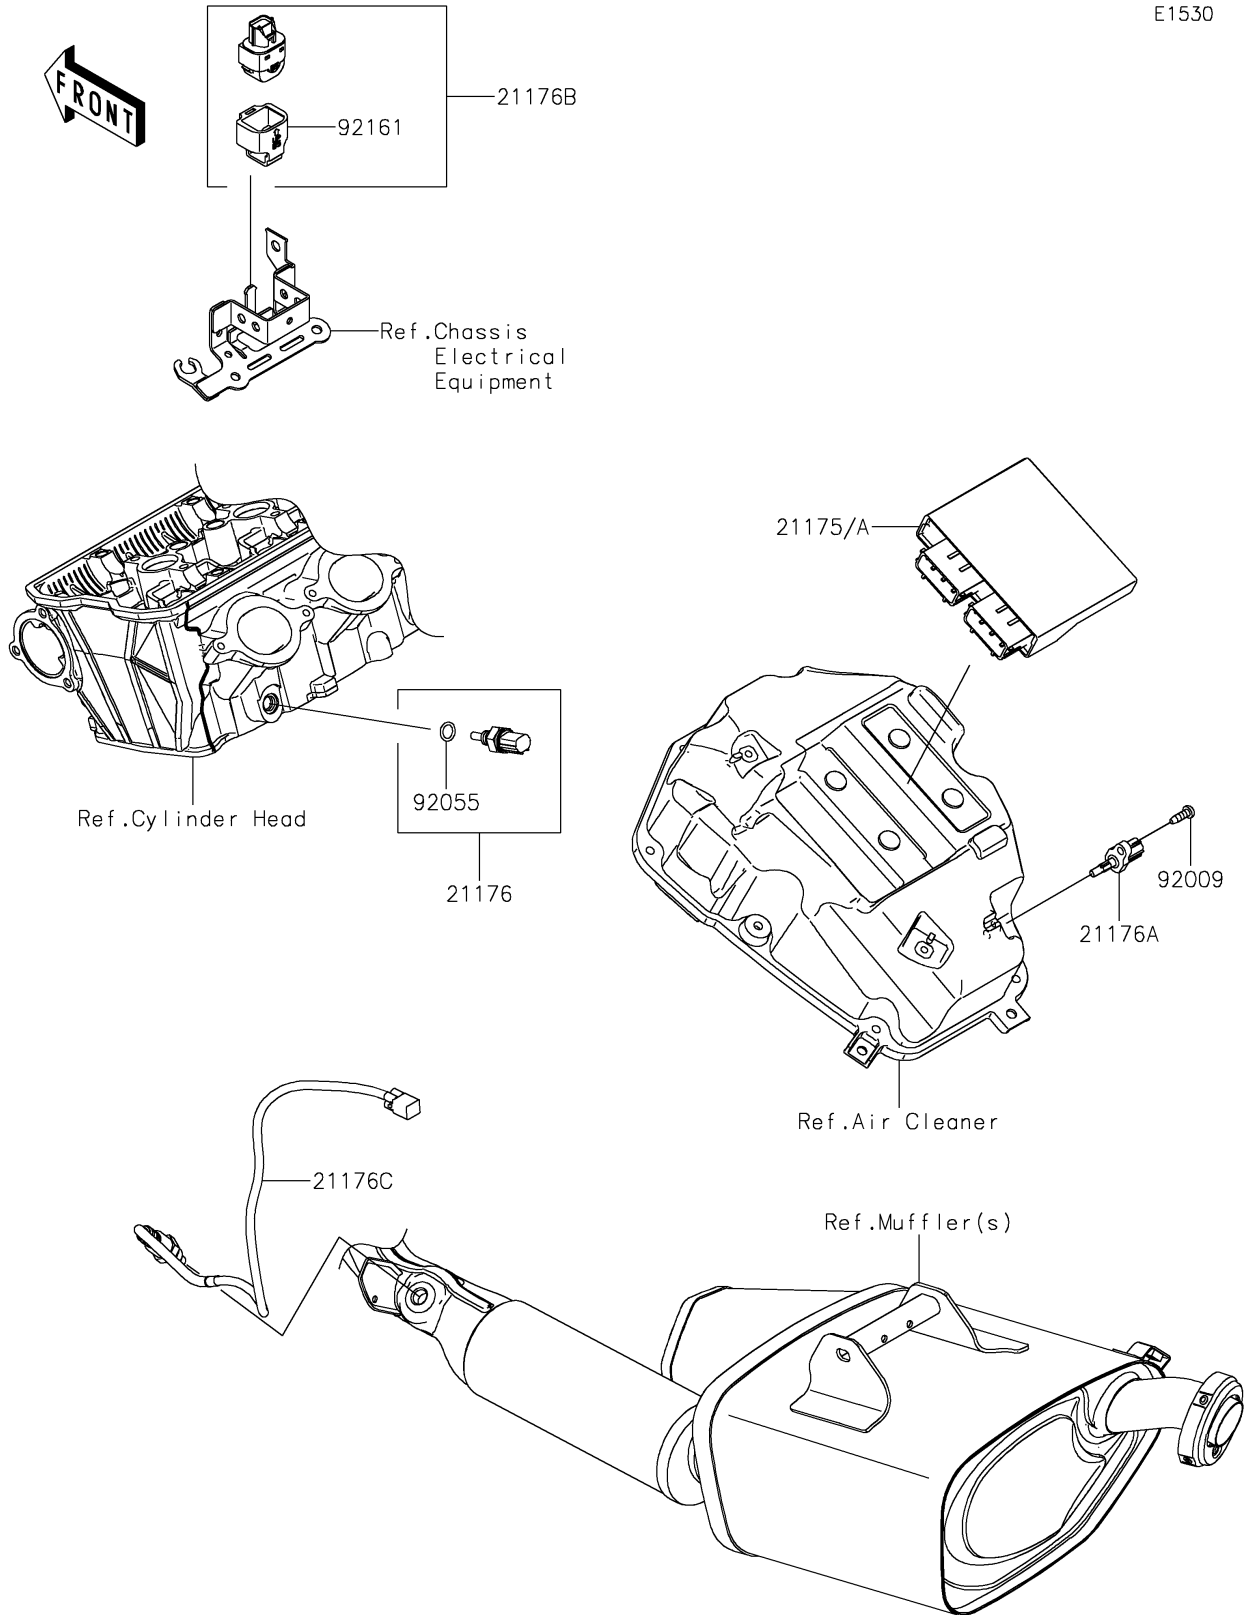

2026 Z650RS ABS

PARTS DIAGRAM

Fuel Injection

E1530

2026 Z650RS ABS

PARTS LIST

Fuel Injection

| ITEM NAME | PART NUMBER | QUANTITY |
|-----------|-------------|----------|
|-----------|-------------|----------|
