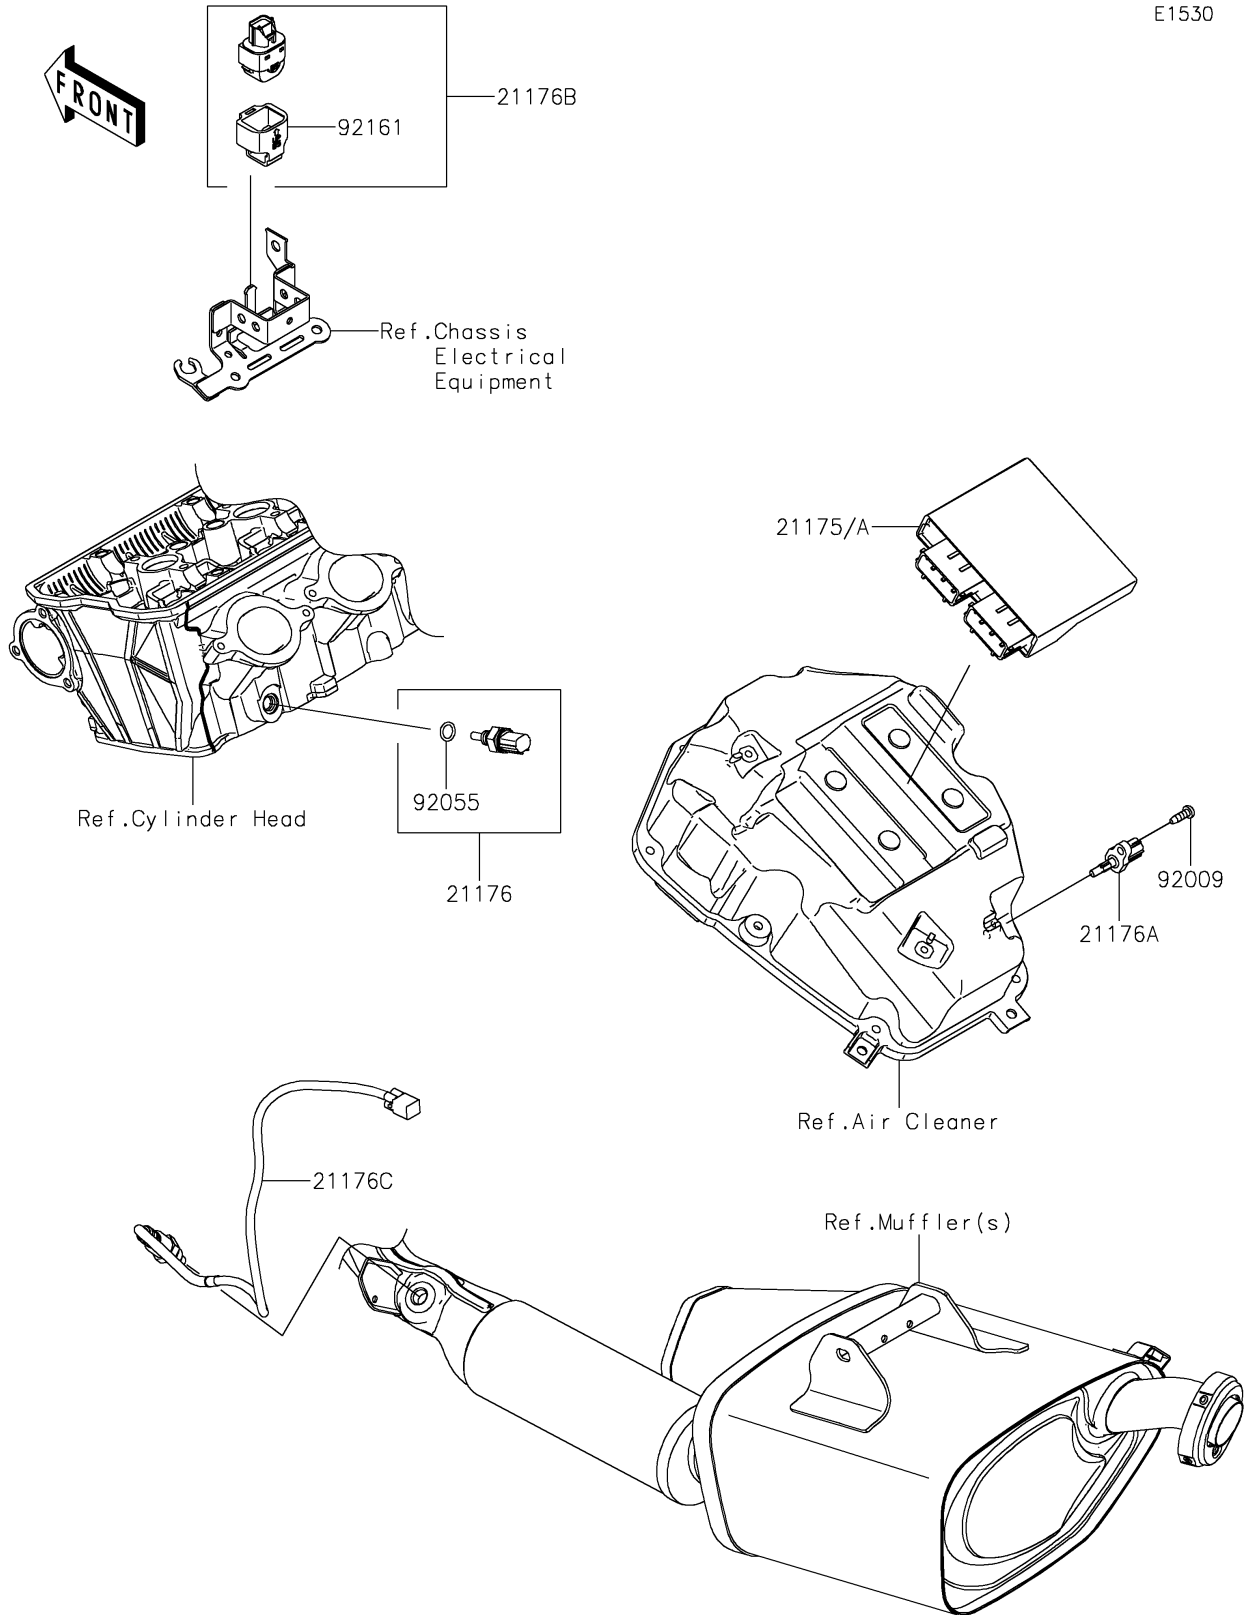

2025 Z650RS

PARTS DIAGRAM

Fuel Injection

E1530

2025 Z650RS

PARTS LIST

Fuel Injection

Kawasaki

Let the Good Times Roll®

ITEM NAME

PART NUMBER

QUANTITY
