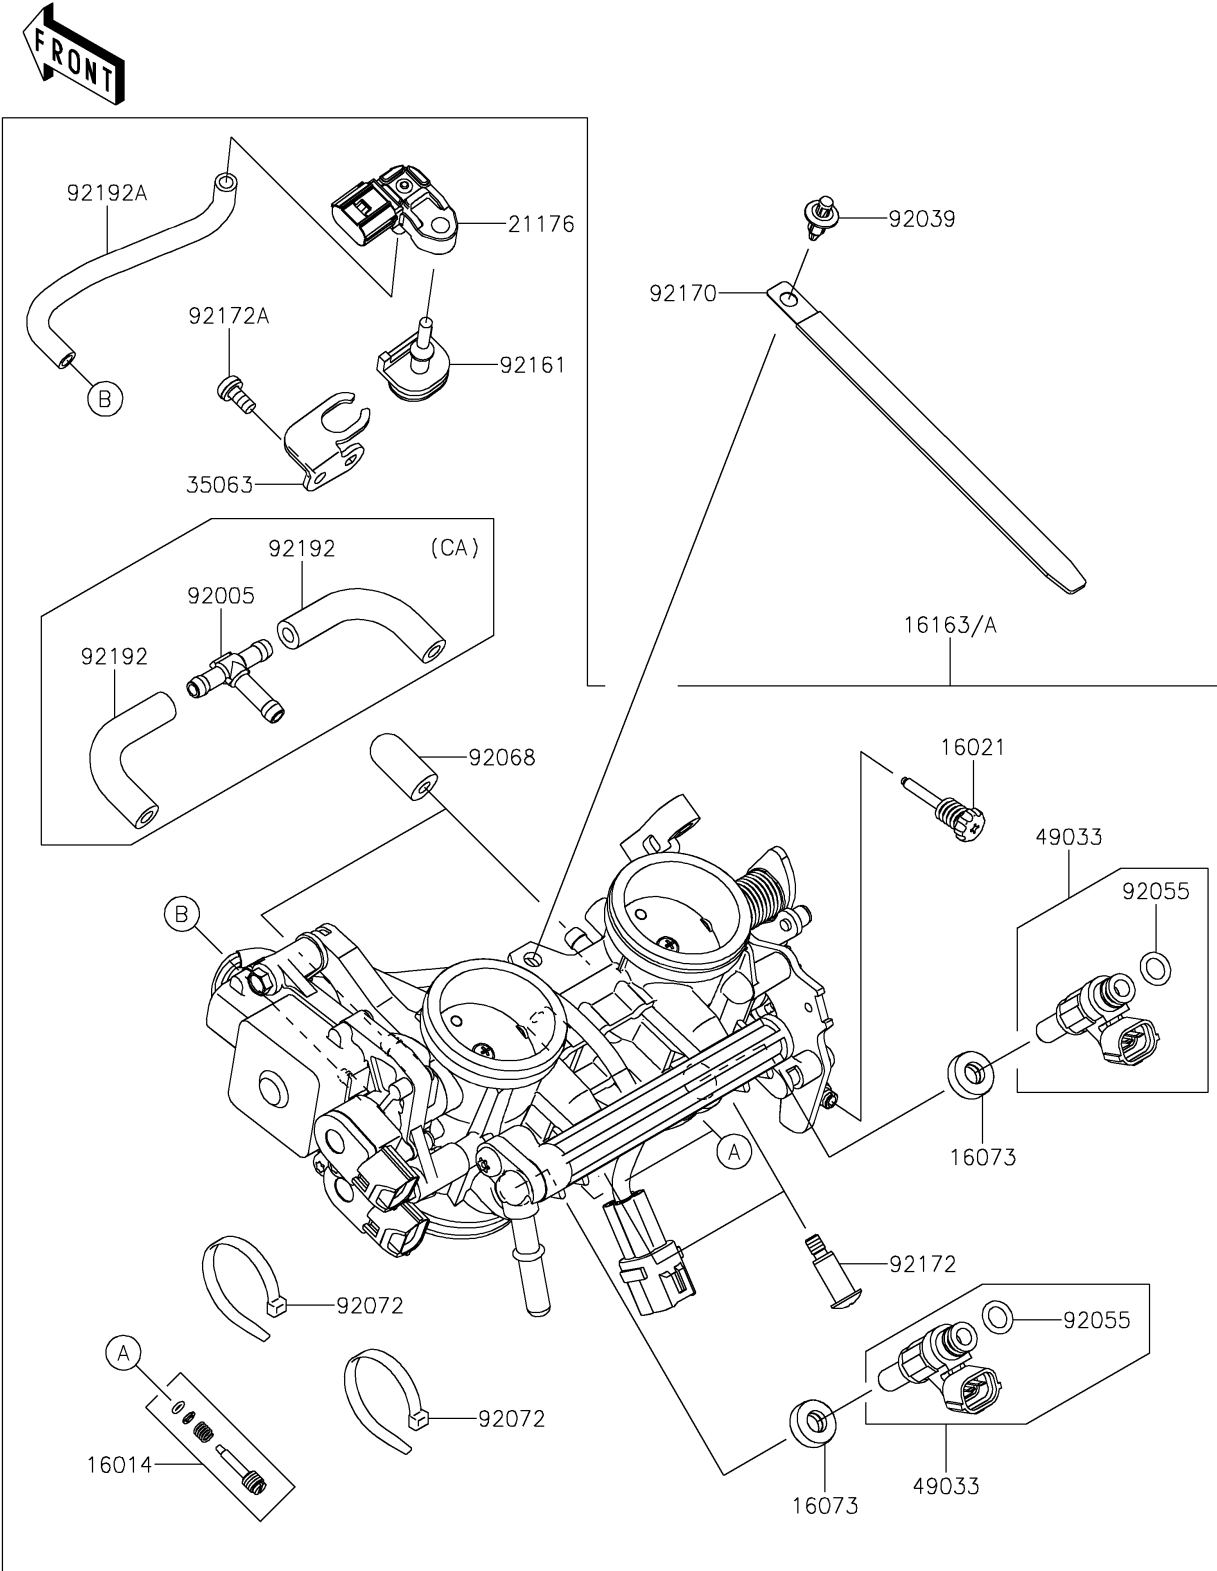

# 2026 Z650RS ABS

## PARTS DIAGRAM

### Throttle

E1510

## PARTS LIST

Throttle

**ITEM NAME**

**PART NUMBER**

**QUANTITY**

---