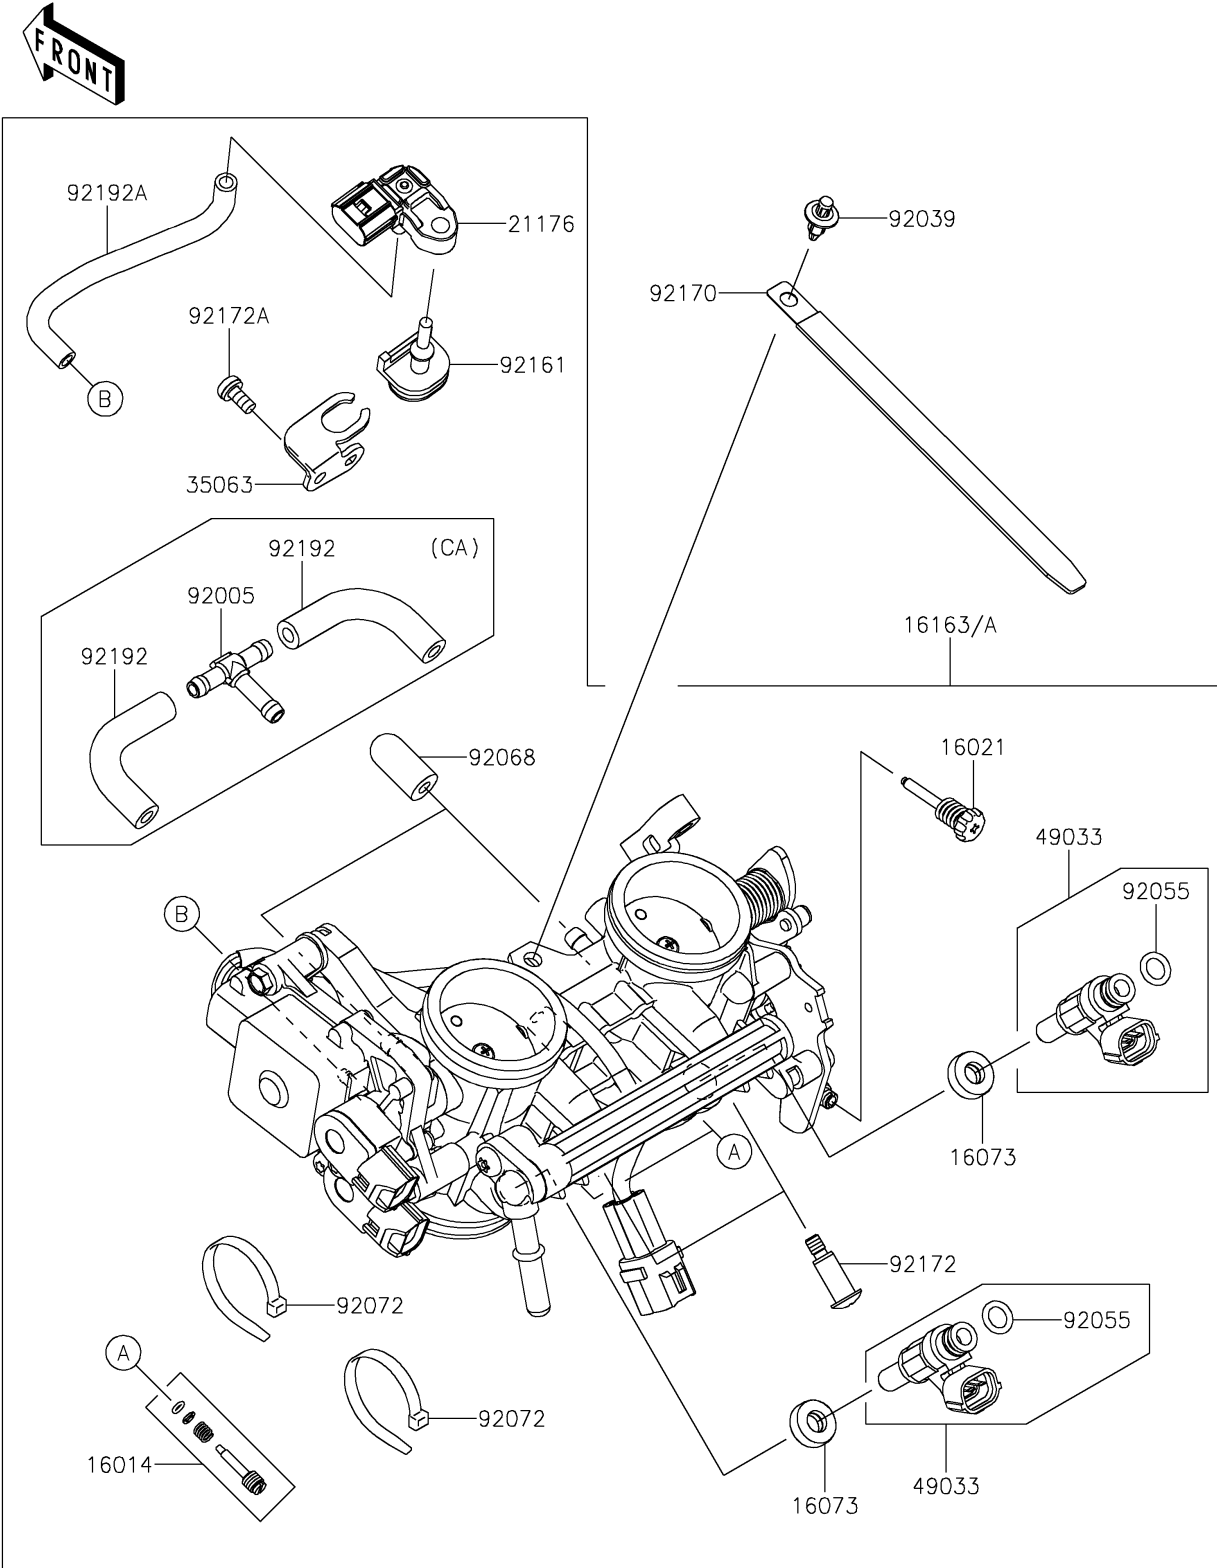

2025 Z650RS

PARTS DIAGRAM

Throttle

E1510

2025 Z650RS

PARTS LIST

Throttle

ITEM NAME

PART NUMBER

QUANTITY
